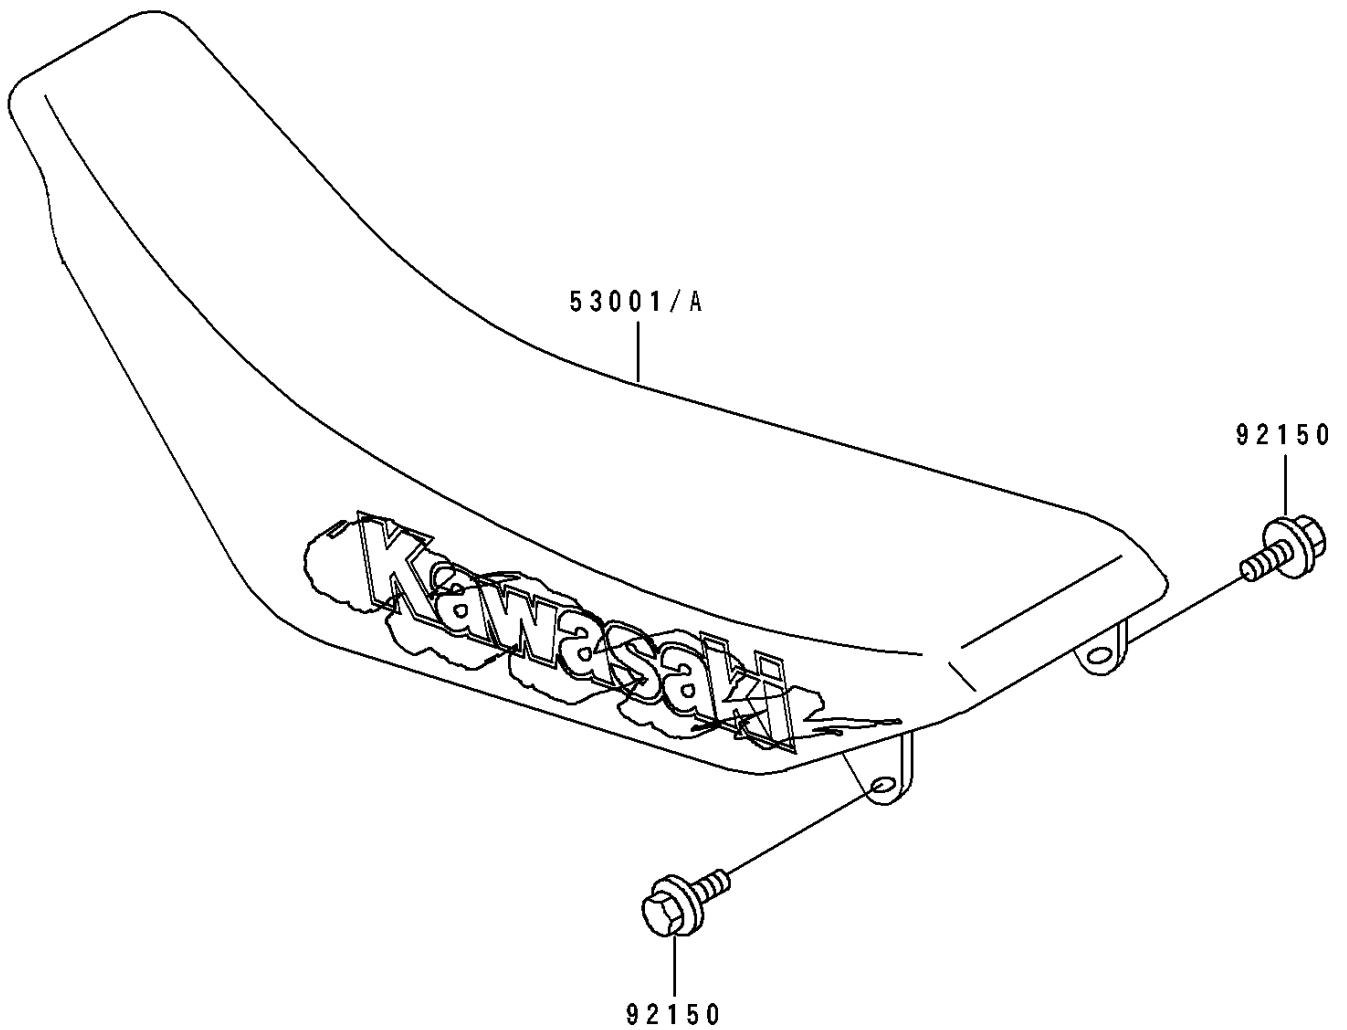

1993 KX125 PARTS DIAGRAM

Seat

F 2 5 1 0

1993 KX125 PARTS LIST

Seat

| ITEM NAME | PART NUMBER | QUANTITY |
|---------------------------------------------|---------------|----------|
| SEAT-ASSY,HIGH HEIGHT,BLUE 32 (Ref # 53001) | 53001-1697-LK | 1 |
| SEAT-ASSY,LOW HEIGHT,BLUE 32 (Ref # 53001A) | 53001-1698-LK | 1 |
| BOLT,FLANGED,6X25 (Ref # 92150) | 92150-1507 | 2 |