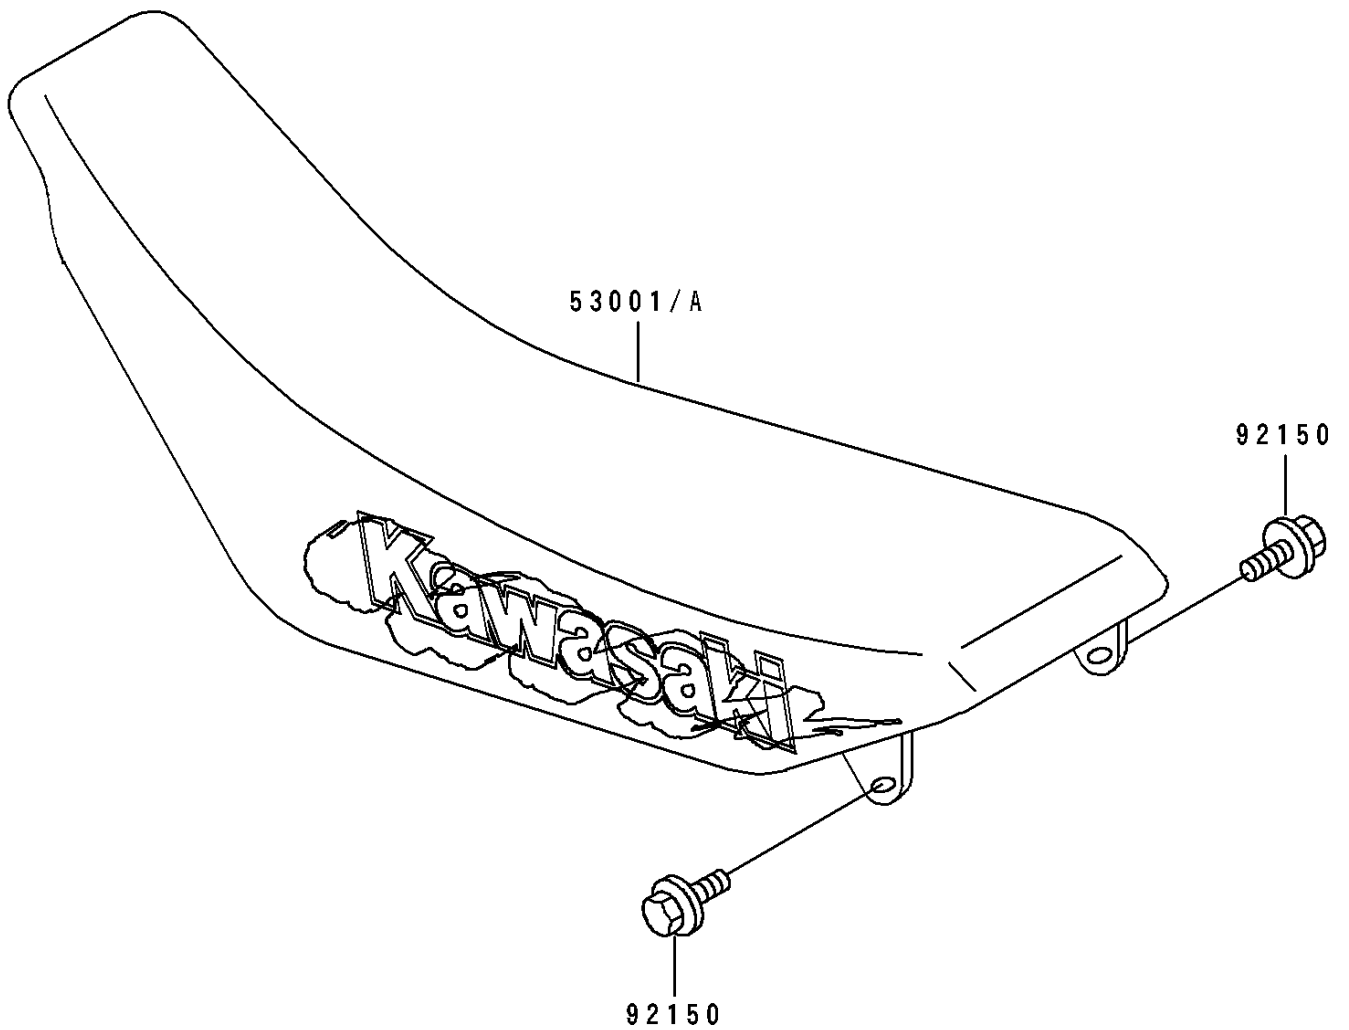

1993 KX125 PARTS DIAGRAM

Seat

F 2 5 1 0

1993 KX125 PARTS LIST

Seat

ITEM NAME	PART NUMBER	QUANTITY
SEAT-ASSY,HIGH HEIGHT,BLUE 32 (Ref # 53001)	53001-1697-LK	1
SEAT-ASSY,LOW HEIGHT,BLUE 32 (Ref # 53001A)	53001-1698-LK	1
BOLT,FLANGED,6X25 (Ref # 92150)	92150-1507	2