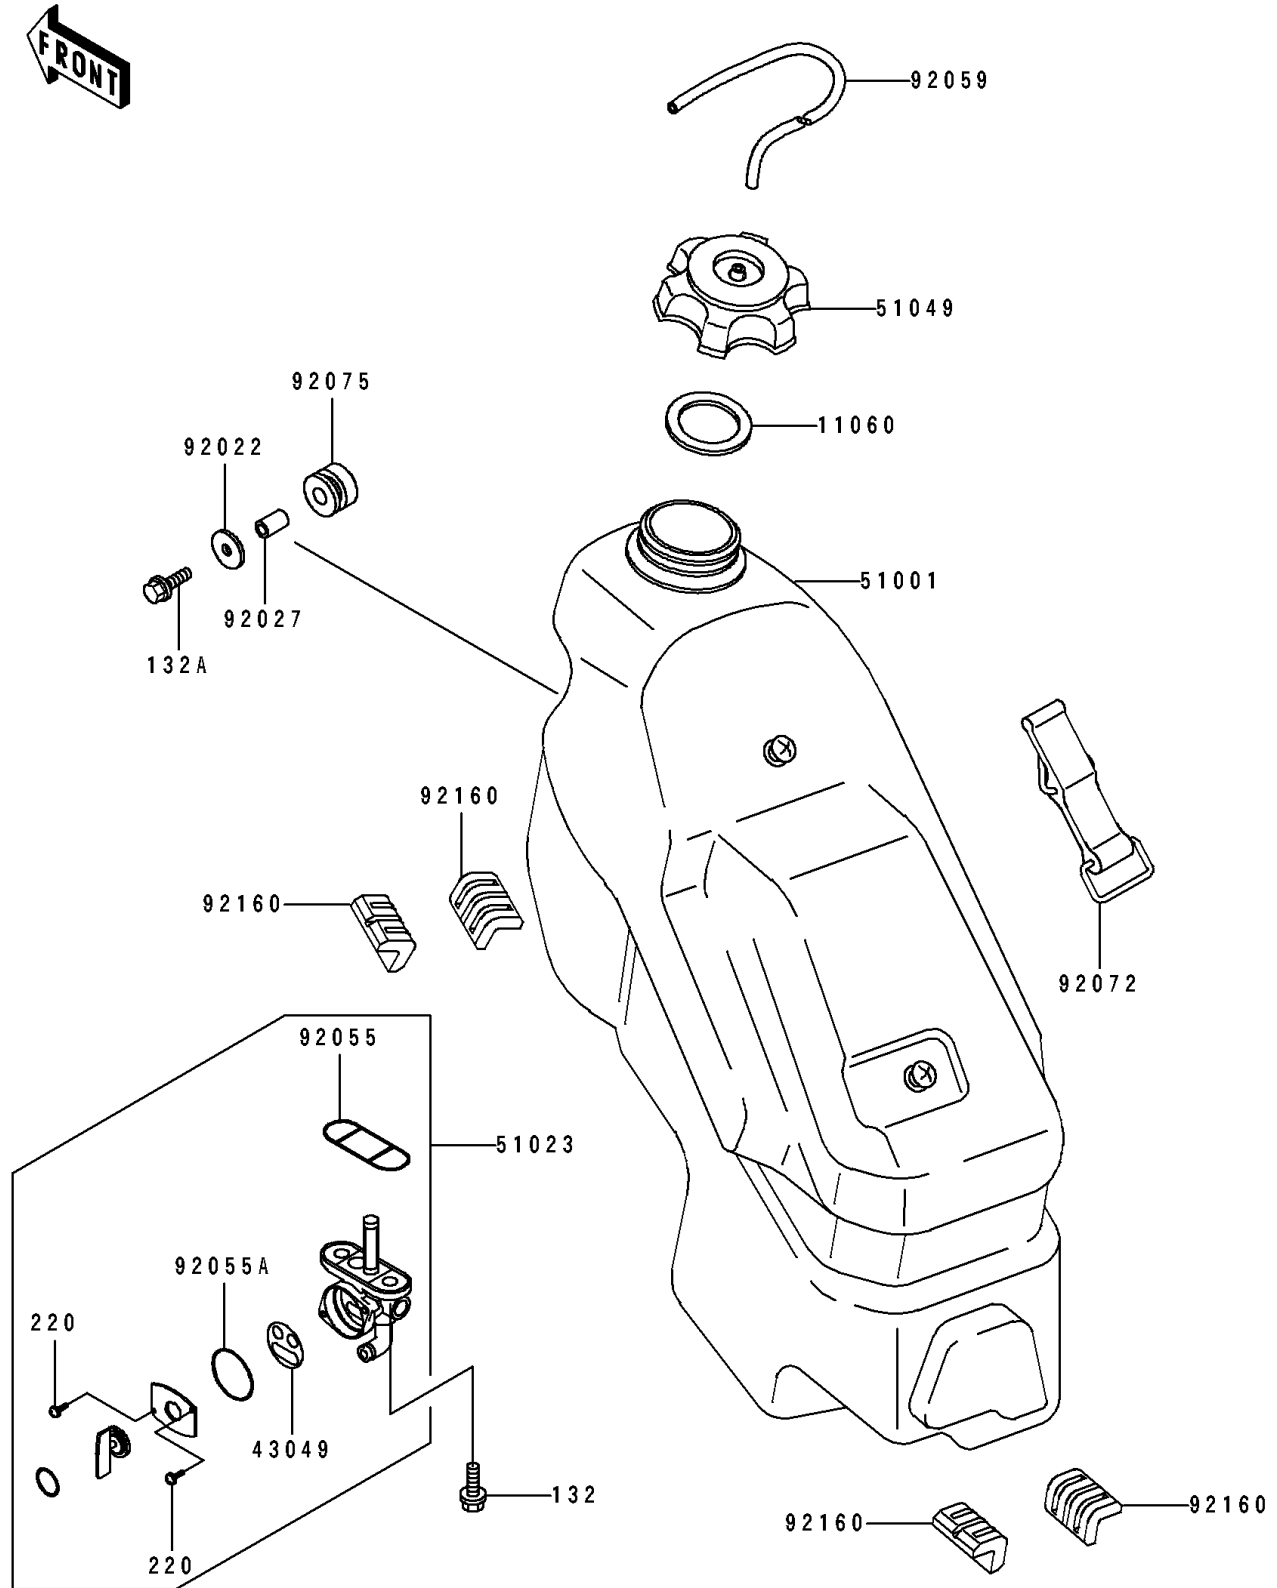

# 1993 KX125 PARTS DIAGRAM

Fuel Tank

F2410

# 1993 KX125 PARTS LIST

## Fuel Tank

ITEM NAME	PART NUMBER	QUANTITY
GASKET,FUEL TANK CAP (Ref # 11060)	11060-1340	1
PACKING,TAP VALVE (Ref # 43049)	43049-1066	1
TANK-COMP-FUEL (Ref # 51001)	51001-1360	1
TAP-ASSY,FUEL (Ref # 51023)	51023-1182	1
CAP-TANK,FUEL (Ref # 51049)	51049-1089	1
WASHER,6.5X24X2 (Ref # 92022)	92022-1690	1
COLLAR,6.8X10X14 (Ref # 92027)	92027-1966	1
RING-O,FUEL TAP PACKING (Ref # 92055)	92055-1112	1
RING-O,TAP LEVER (Ref # 92055A)	92055-1419	1
TUBE,5X9X350 (Ref # 92059)	92059-1265	1
BAND,FUEL TANK (Ref # 92072)	92072-1229	1
DAMPER (Ref # 92075)	92075-1787	1
DAMPER,FUEL TANK (Ref # 92160)	92160-1328	4
BOLT-FLANGED-SMALL (Ref # 132)	132G0612	2
BOLT-FLANGED-SMALL (Ref # 132A)	132G0625	1
SCREW-PAN-CROS (Ref # 220)	220B0308	2