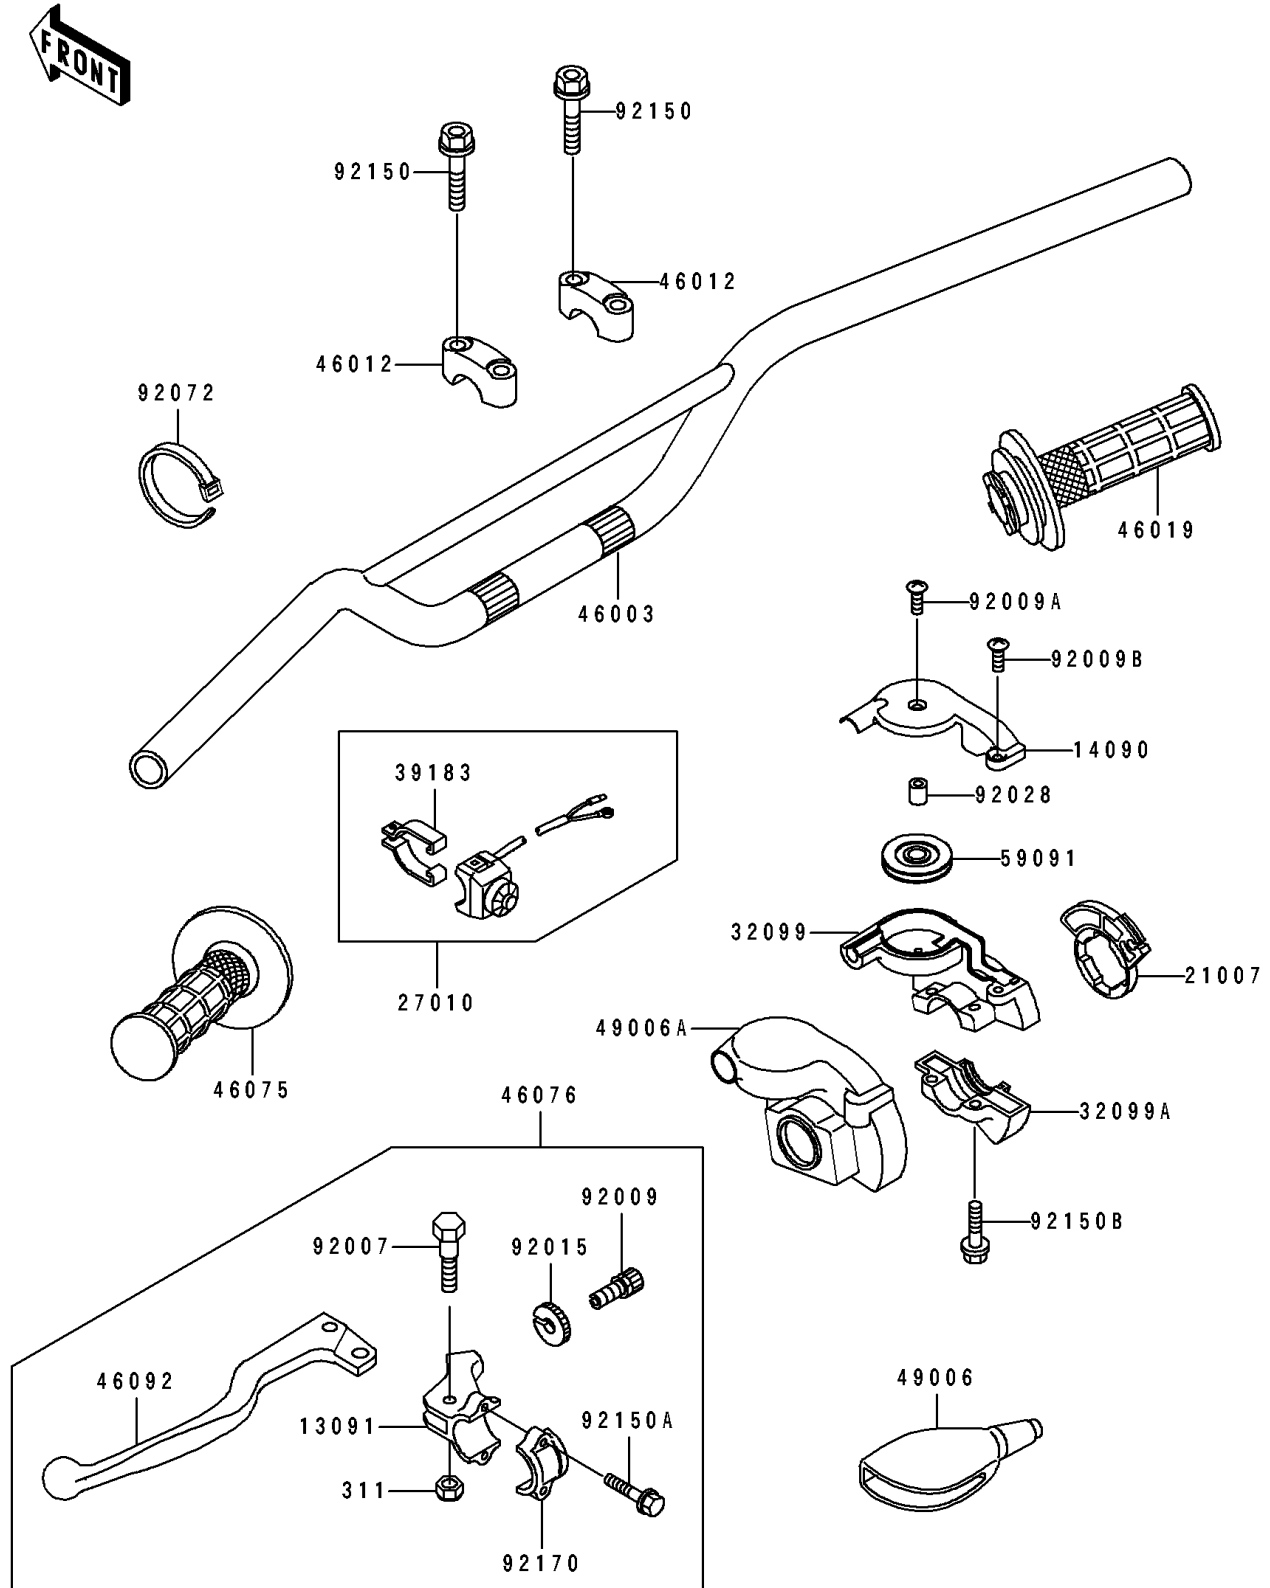

1993 KX125 PARTS DIAGRAM

Handlebar

F2310

1993 KX125 PARTS LIST

Handlebar

ITEM NAME	PART NUMBER	QUANTITY
HOLDER,CLUTCH LEVER (Ref # 13091)	13091-1728	1
COVER,THROTTLE CASE,UPP (Ref # 14090)	14090-1161	1
ROTOR,THROTTLE (Ref # 21007)	21007-1242	1
SWITCH,ENGINE STOP (Ref # 27010)	27010-1161	1
CASE,THROTTLE,UPP (Ref # 32099)	32099-1137	1
CASE,THROTTLE,LWR (Ref # 32099A)	32099-1138	1
BAND-ASSY,ENGINE STOP SWITCH (Ref # 39183)	39183-1059	1
HANDLE,L.GREEN (Ref # 46003)	46003-1312-CC	1
HOLDER-HANDLE (Ref # 46012)	46012-1191	2
GRIP-ASSY,THROTTLE (Ref # 46019)	46019-1076	1
GRIP,LH (Ref # 46075)	46075-1024	1
LEVER-ASSY-GRIP,CLUTCH (Ref # 46076)	46076-1181	1
LEVER-GRIP,CLUTCH (Ref # 46092)	46092-1165	1
BOOT,LEVER HOLDER (Ref # 49006)	49006-1017	1
BOOT,THROTTLE (Ref # 49006A)	49006-1271	1
PULLEY,THROTTLE (Ref # 59091)	59091-1102	1
BOLT,5X22 (Ref # 92007)	92007-046	1
SCREW,CABLE ADJUST (Ref # 92009)	92009-1476	1
SCREW (Ref # 92009A)	92009-1674	1
SCREW (Ref # 92009B)	92009-1675	1
NUT,CABLE ADJUST LOCK (Ref # 92015)	92015-1596	1
BUSHING,THROTTLE CASE (Ref # 92028)	92028-1658	1
BAND,L=123 (Ref # 92072)	92072-030	1
BOLT,FLANGED,8X30 (Ref # 92150)	92150-1455	4
BOLT (Ref # 92150A)	92150-1474	2
BOLT (Ref # 92150B)	92150-1559	2
CLAMP,LEVER HOLDER (Ref # 92170)	92170-1226	1
NUT-HEX (Ref # 311)	311C0500	1