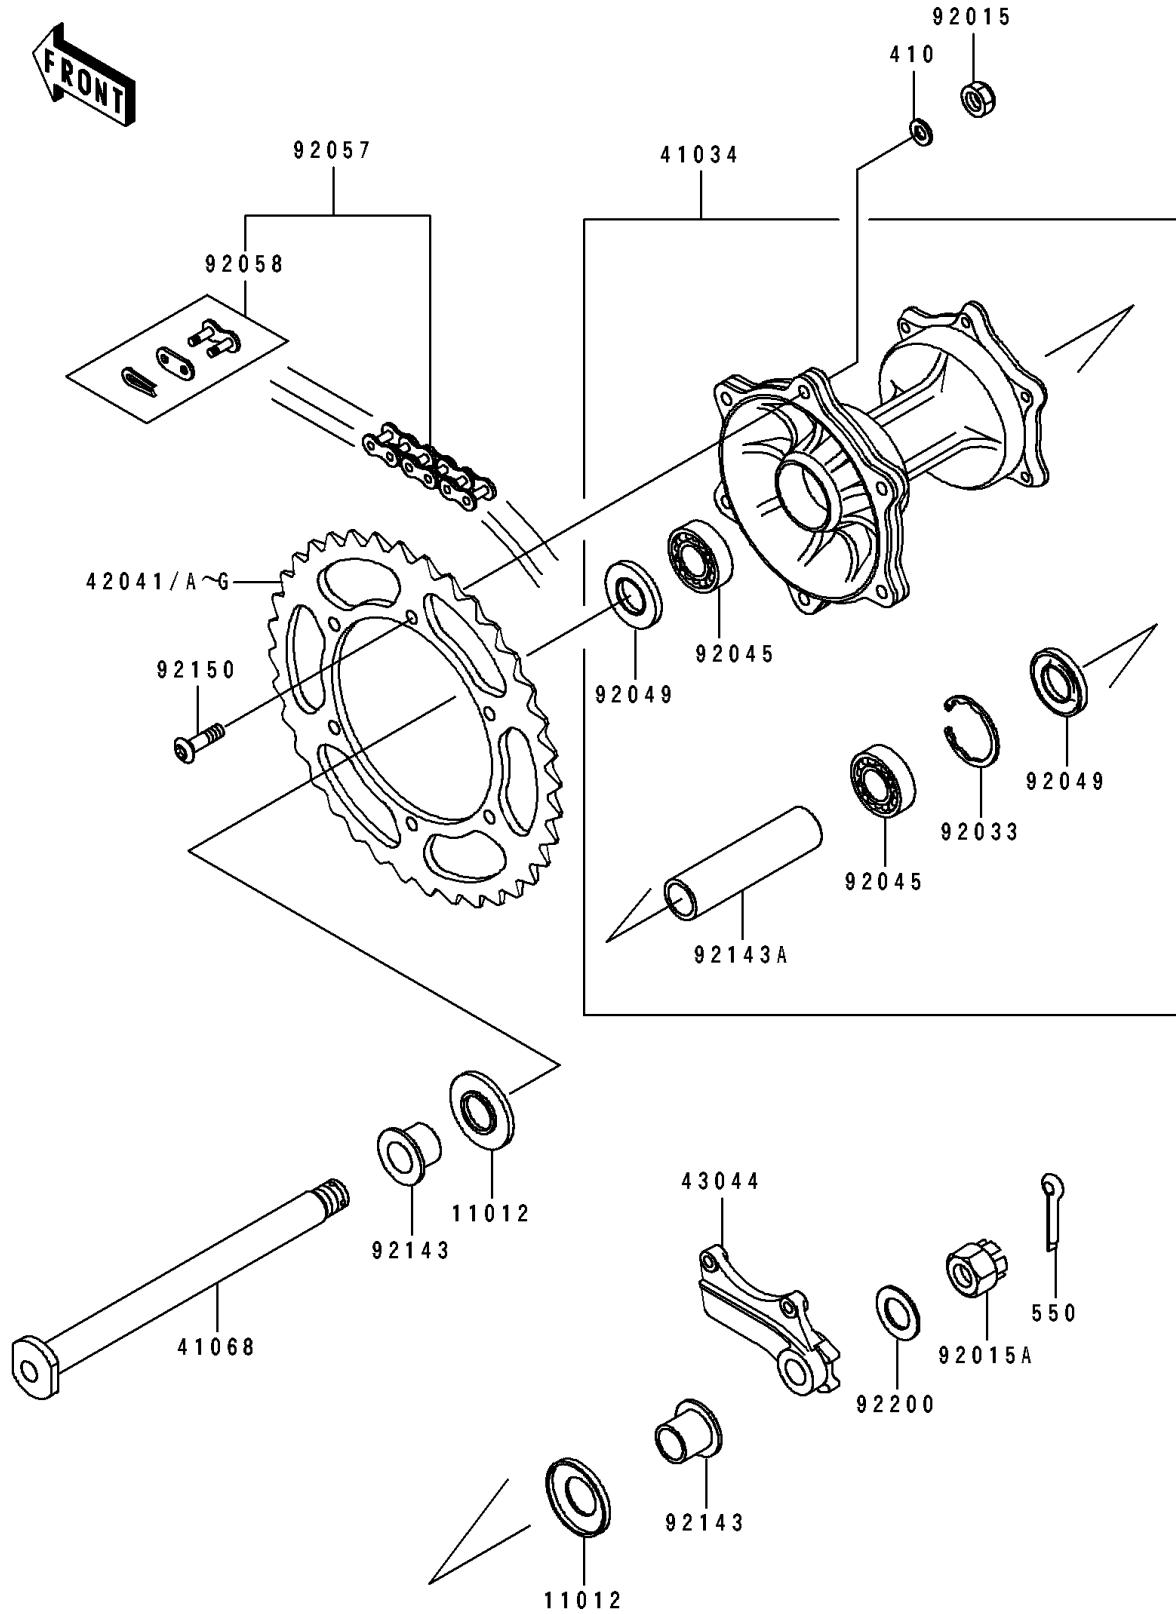

1993 KX125 PARTS DIAGRAM

Rear Hub

F2240

1993 KX125 PARTS LIST

Rear Hub

ITEM NAME	PART NUMBER	QUANTITY
CAP,AXLE (Ref # 11012)	11012-1581	2
DRUM-ASSY,REAR BRAKE (Ref # 41034)	41034-1205	1
AXLE,RR (Ref # 41068)	41068-1343	1
SPROCKET-HUB,51T,AL (Ref # 42041)	42041-1104	1
SPROCKET-HUB,50T,AL (Ref # 42041A)	42041-1255	1
SPROCKET-HUB,49T,AL (Ref # 42041B)	42041-1256	1
SPROCKET-HUB,48T,AL (Ref # 42041C)	42041-1257	1
SPROCKET-HUB,47T,AL (Ref # 42041D)	42041-1258	1
SPROCKET-HUB,48T (Ref # 42041E)	42041-1383	1
SPROCKET-HUB,49T (Ref # 42041F)	42041-1384	1
SPROCKET-HUB,50T (Ref # 42041G)	42041-1408	1
HOLDER-COMP-CALIPER (Ref # 43044)	43044-1092	1
NUT,8MM (Ref # 92015)	92015-1432	6
NUT,CASTLE,18MM (Ref # 92015A)	92015-1885	1
RING-SNAP,42MM (Ref # 92033)	92033-1041	1
BEARING-BALL,6004X8JRLX2/3A (Ref # 92045)	92045-1239	2
SEAL-OIL,BJNC2 25425 (Ref # 92049)	92049-1203	2
CHAIN,DRIVE,DID520DS6X112L (Ref # 92057)	92057-1244	1
JOINT-CHAIN,DRIVE,DID520 DS6 (Ref # 92058)	92058-1057	1
COLLAR,RR AXLE,L=20 (Ref # 92143)	92143-1356	2
COLLAR,RR BRAKE DRUM,L=105 (Ref # 92143A)	92143-1402	1
BOLT,SOCKET,8X28 (Ref # 92150)	92150-1196	6
WASHER,18.5X32X2.3 (Ref # 92200)	92200-1149	1
WASHER-PLAIN-SMALL,8MM (Ref # 410)	410B0800	6
PIN-COTTER,3.0X25 (Ref # 550)	550D3025	1