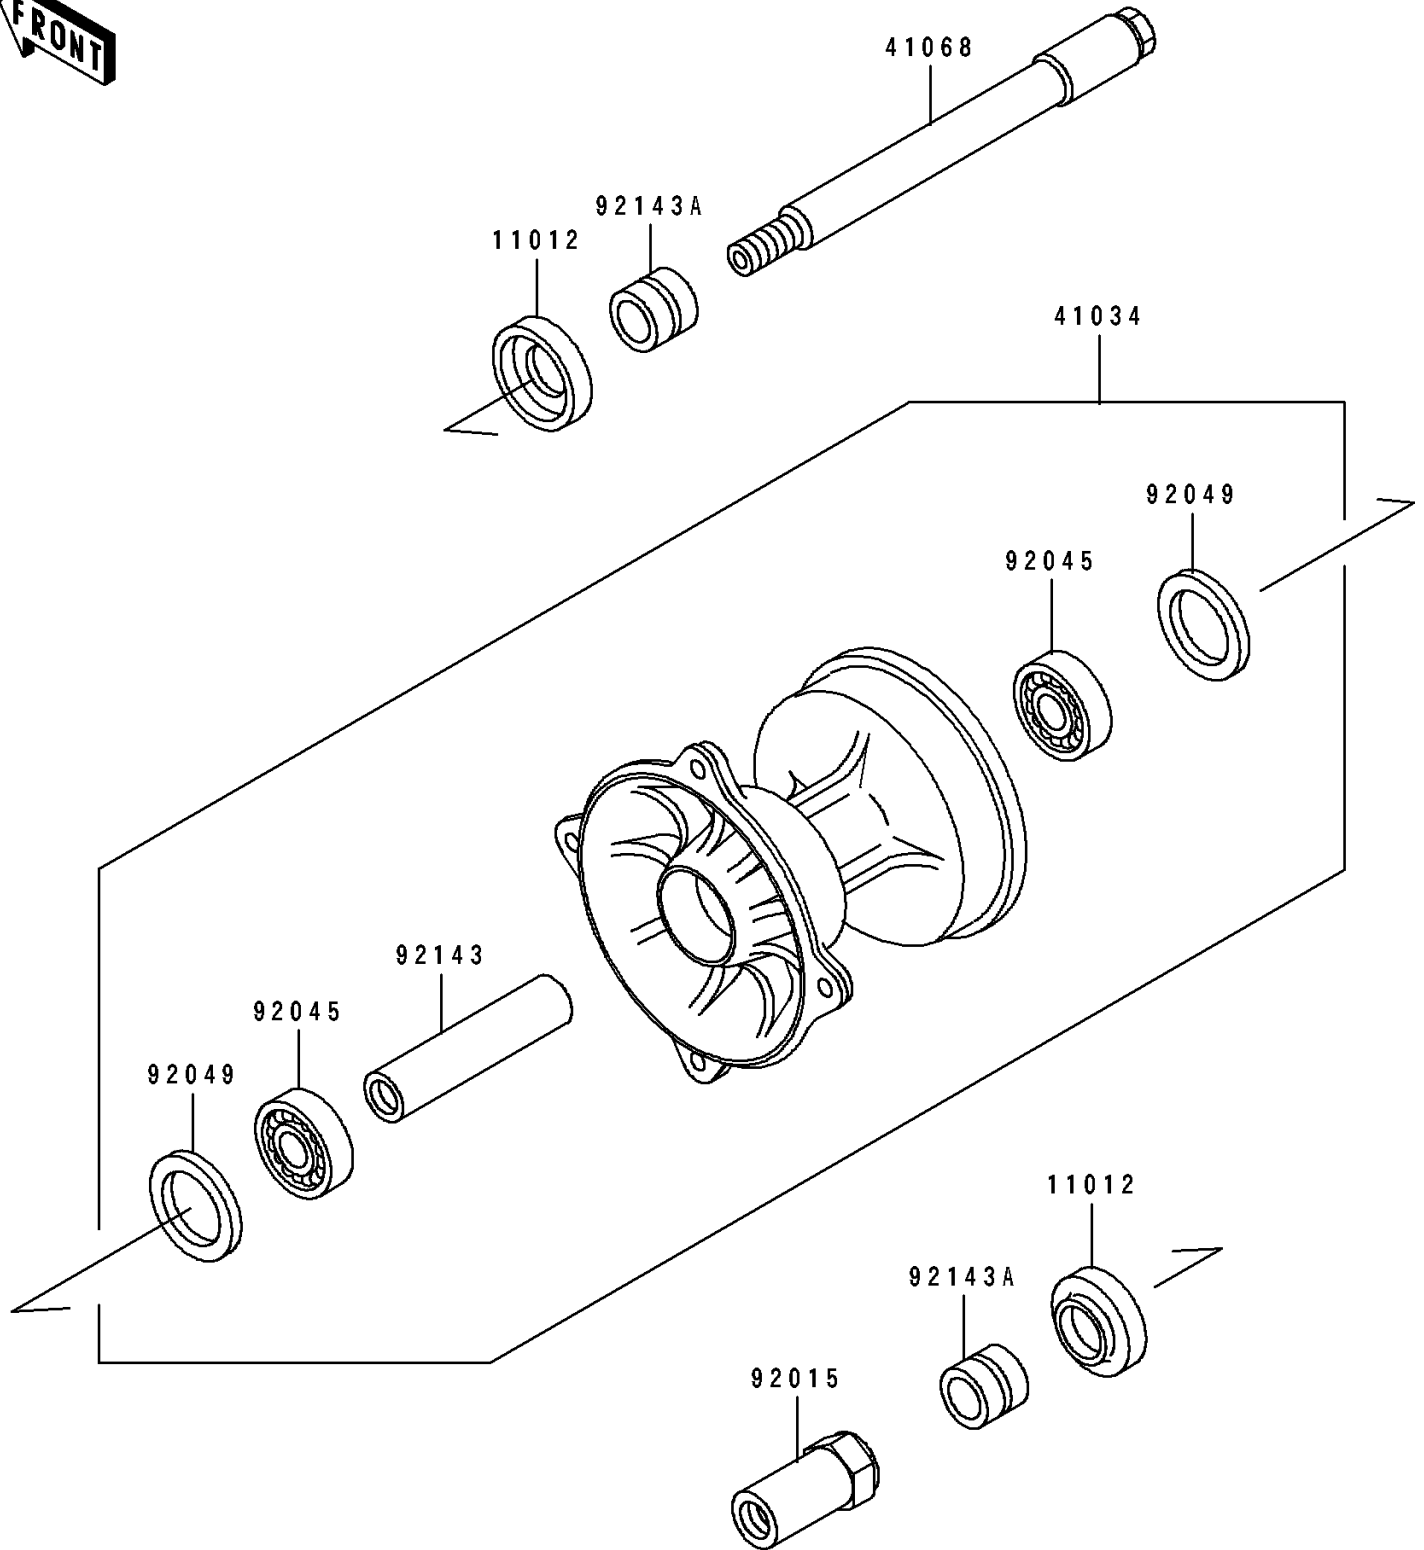

# 1993 KX125 PARTS DIAGRAM

Front Hub

F2230

## 1993 KX125 PARTS LIST

### Front Hub

ITEM NAME	PART NUMBER	QUANTITY
CAP,AXLE (Ref # 11012)	11012-1581	2
DRUM-ASSY,FRONT BRAKE (Ref # 41034)	41034-1226	1
AXLE,FR (Ref # 41068)	41068-1342	1
NUT,AXLE,18MM (Ref # 92015)	92015-1884	1
BEARING-BALL,69042RS (Ref # 92045)	92045-1284	2
SEAL-OIL,BJNC-2 25X37X5 (Ref # 92049)	92049-1403	2
COLLAR,FR BRAKE DRUM,L=72 (Ref # 92143)	92143-1580	1
COLLAR,FR AXLE,L=20 (Ref # 92143A)	92143-1581	2