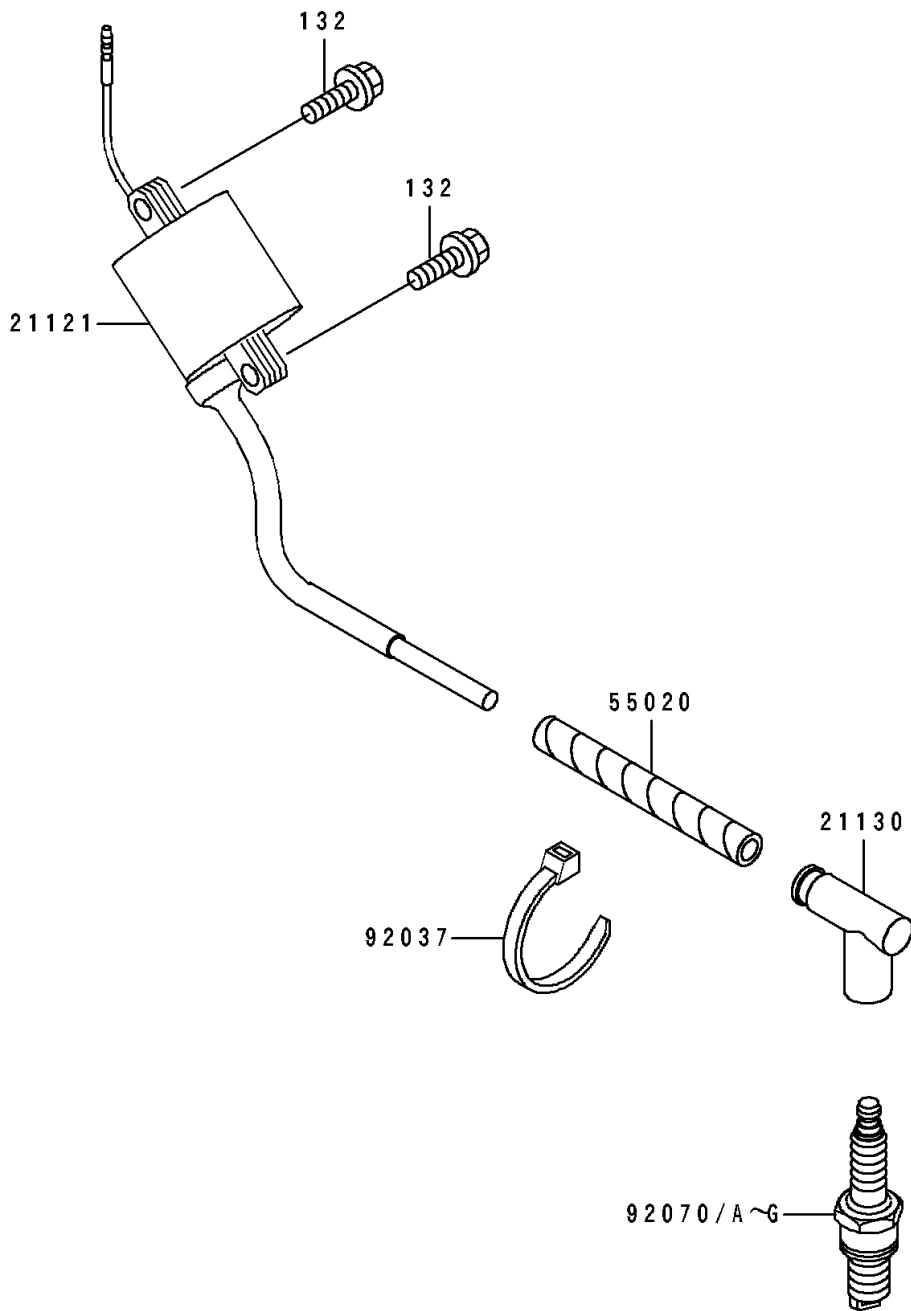

# 1993 KX125 PARTS DIAGRAM

Ignition Coil

E1830

## 1993 KX125 PARTS LIST

### Ignition Coil

| ITEM NAME                                 | PART NUMBER | QUANTITY |
|---|-------------|----------|
| COIL-IGNITION (Ref # 21121)               | 21121-1200  | 1        |
| CAP-SPARK PLUG (Ref # 21130)              | 21130-1072  | 1        |
| GUARD (Ref # 55020)                       | 55020-1424  | 1        |
| CLAMP (Ref # 92037)                       | 92037-1173  | 1        |
| PLUG-SPARK,R4630A-105(NGK) (Ref # 92070)  | 92070-1185  | 1        |
| PLUG-SPARK,B10EVX(NGK) (Ref # 92070A)     | 92070-1186  | 1        |
| PLUG-SPARK,W31ES-ZU(ND) (Ref # 92070B)    |             | 1        |
| PLUG-SPARK,W31ESR-ZU(ND) (Ref # 92070C)   |             | 1        |
| PLUG-SPARK,R6252E-9(NGK) (Ref # 92070D)   | 92070-1197  | 1        |
| PLUG-SPARK,R6254E-9(NGK) (Ref # 92070E)   | 92070-1198  | 1        |
| PLUG-SPARK,R6254K-105(NGK) (Ref # 92070F) | 92070-1204  | 1        |
| PLUG-SPARK,R6252K-105(NGK) (Ref # 92070G) | 92070-1205  | 1        |
| BOLT-FLANGED-SMALL (Ref # 132)            | 132G0618    | 2        |