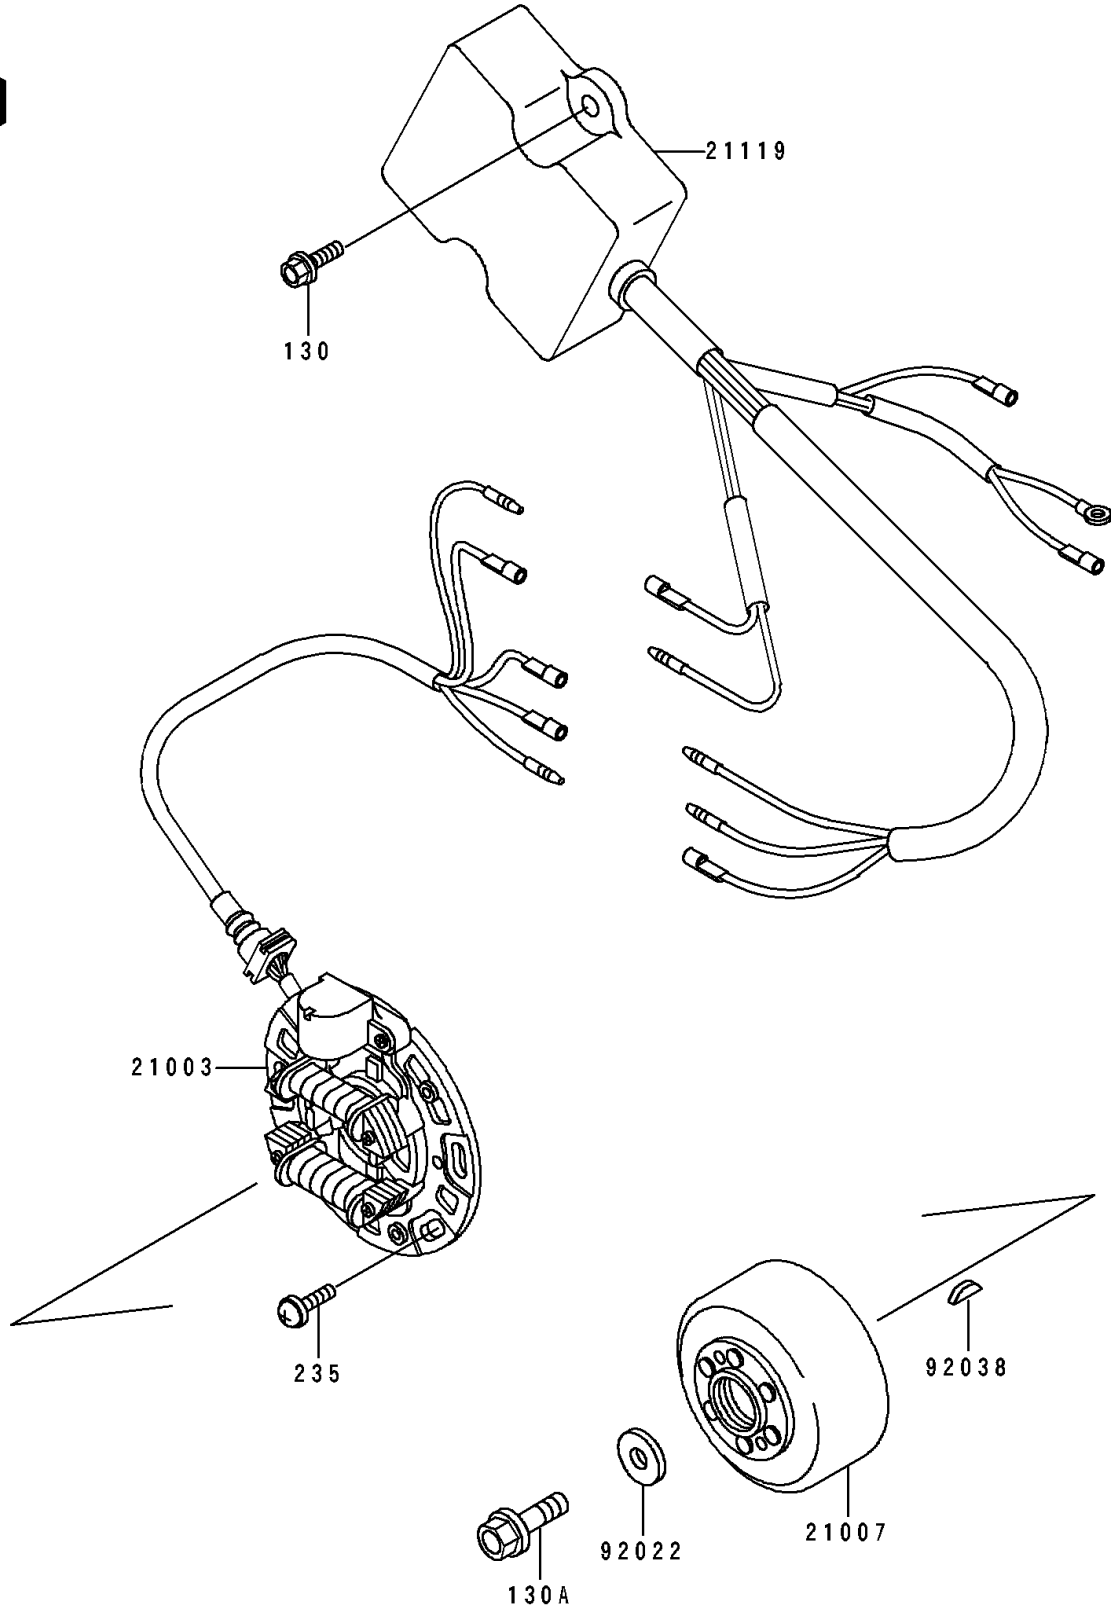

1993 KX125 PARTS DIAGRAM

Generator

E1810

1993 KX125 PARTS LIST

Generator

ITEM NAME	PART NUMBER	QUANTITY
STATOR (Ref # 21003)	21003-1260	1
ROTOR,MAGNETO (Ref # 21007)	21007-1235	1
IGNITER (Ref # 21119)	21119-1378	1
WASHER,8.5X22X3.2 (Ref # 92022)	92022-276	1
KEY,WOODRUFF (Ref # 92038)	92038-001	1
BOLT-FLANGED,6X16 (Ref # 130)	130G0616	2
BOLT-FLANGED (Ref # 130A)	130P0825	1
SCREW-PAN-WP-CROS (Ref # 235)	235B0616	3