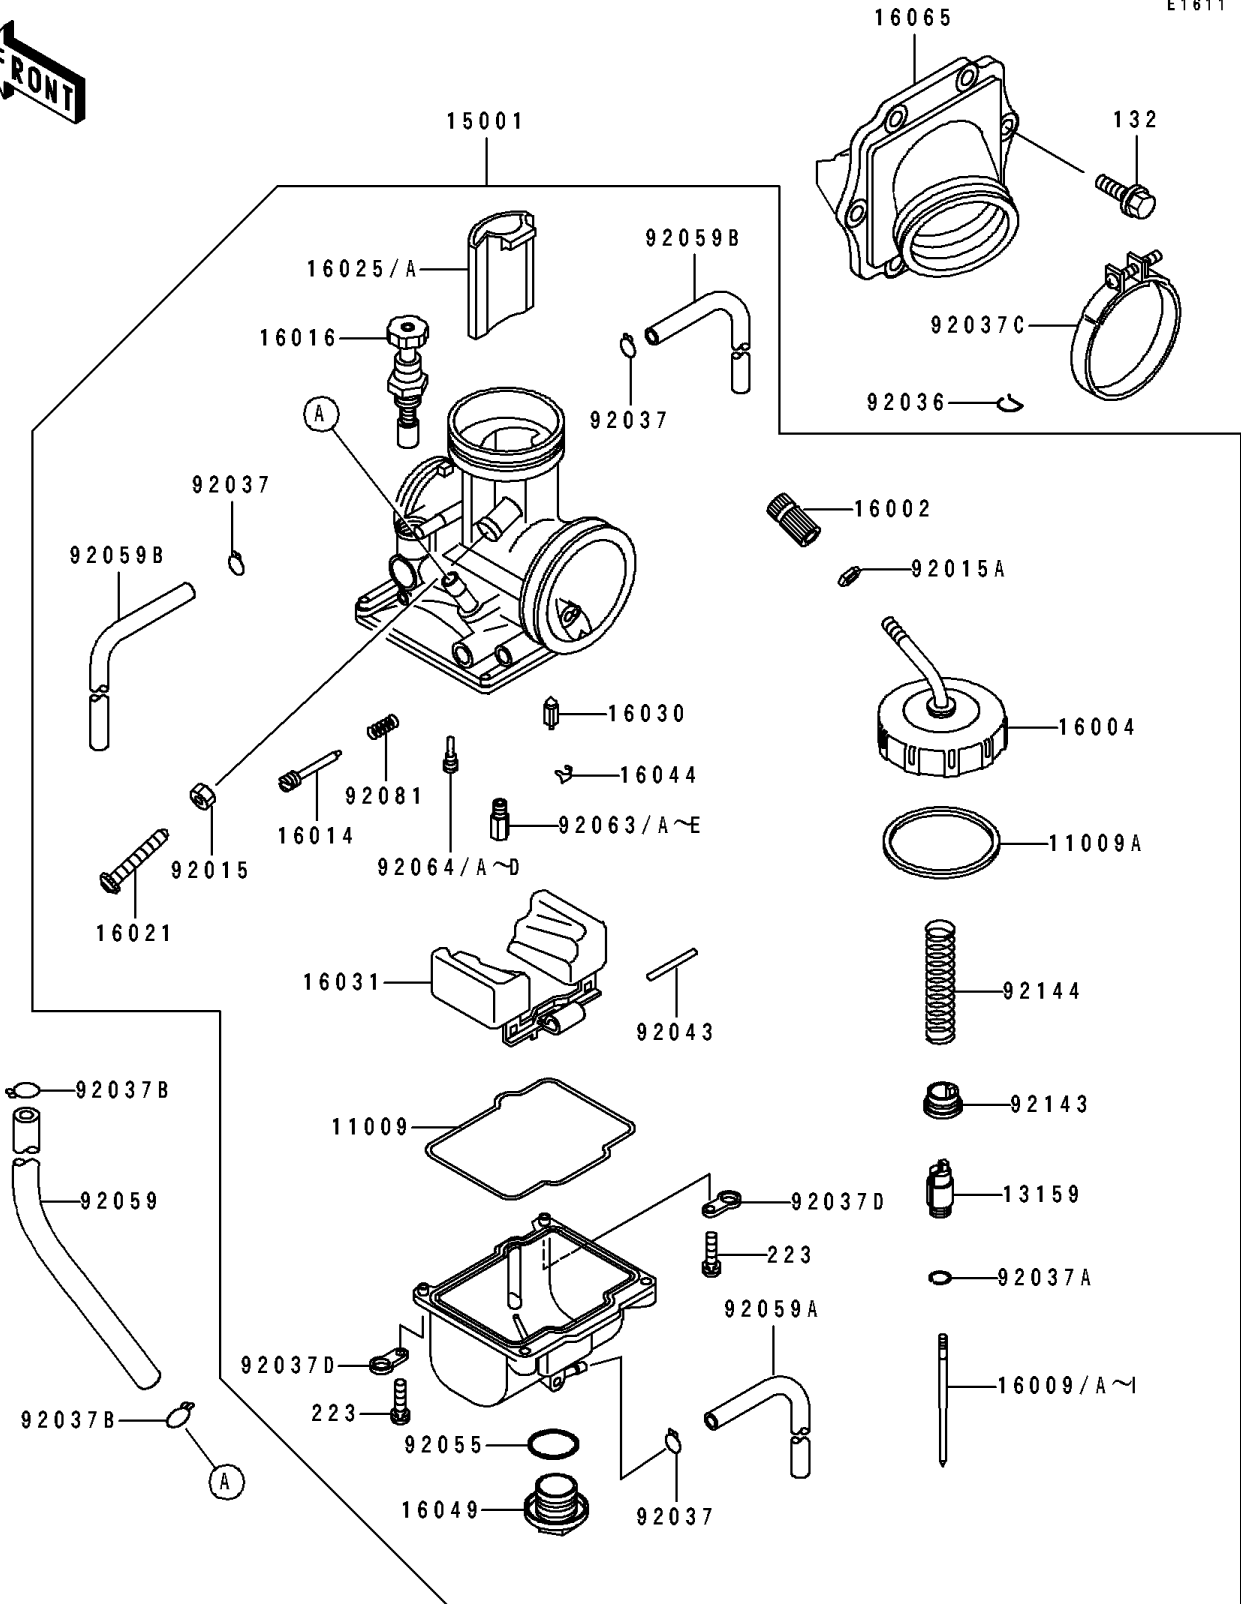

1993 KX125 PARTS DIAGRAM

Carburetor

E1611

1993 KX125 PARTS LIST

Carburetor

ITEM NAME	PART NUMBER	QUANTITY
GASKET,FLOAT CHAMBER (Ref # 11009)	11009-1716	1
GASKET,CHAMBER CAP (Ref # 11009A)	11009-1717	1
CONNECTOR,THROTTLE CABLE (Ref # 13159)	13159-1063	1
CARBURETOR-ASSY (Ref # 15001)	15001-1790	1
ADJUSTER-CABLE (Ref # 16002)	16002-1057	1
CAP-CHAMBER (Ref # 16004)	16004-1071	1
NEEDLE-JET,N1AJ (Ref # 16009)	16009-1746	1
NEEDLE-JET,N1AK (Ref # 16009A)	16009-1747	1
NEEDLE-JET,N1AL (Ref # 16009B)	16009-1748	1
NEEDLE-JET,N1AM (Ref # 16009C)	16009-1749	1
NEEDLE-JET,N1AN (Ref # 16009D)	16009-1750	1
NEEDLE-JET,N1BJ (Ref # 16009E)	16009-1751	1
NEEDLE-JET,N1BK (Ref # 16009F)	16009-1752	1
NEEDLE-JET,N1BL (Ref # 16009G)	16009-1753	1
NEEDLE-JET,N1BM (Ref # 16009H)	16009-1754	1
NEEDLE-JET,N1BN (Ref # 16009I)	16009-1755	1
SCREW-PILOT AIR (Ref # 16014)	16014-1058	1
PLUNGER,STARTER (Ref # 16016)	16016-1075	1
SCREW-THROTTLE STOP (Ref # 16021)	16021-1124	1
VALVE-THROTTLE,CA6 (Ref # 16025)	16025-1173	1
VALVE-THROTTLE,CA 5 (Ref # 16025A)	16025-1180	1
VALVE-FLOAT (Ref # 16030)	16030-1057	1
FLOAT (Ref # 16031)	16031-1067	1
CLAMP,FLOAT VALVE (Ref # 16044)	16044-007	1
COVER-MAIN JET (Ref # 16049)	16049-1051	1
HOLDER-CARBURETOR (Ref # 16065)	16065-1246	1
NUT,THROTTLE STOP SCREW (Ref # 92015)	92015-1707	1
NUT,CABLE ADJUST LOCK (Ref # 92015A)	92015-1772	1
RING-SNAP (Ref # 92036)	92036-018	1