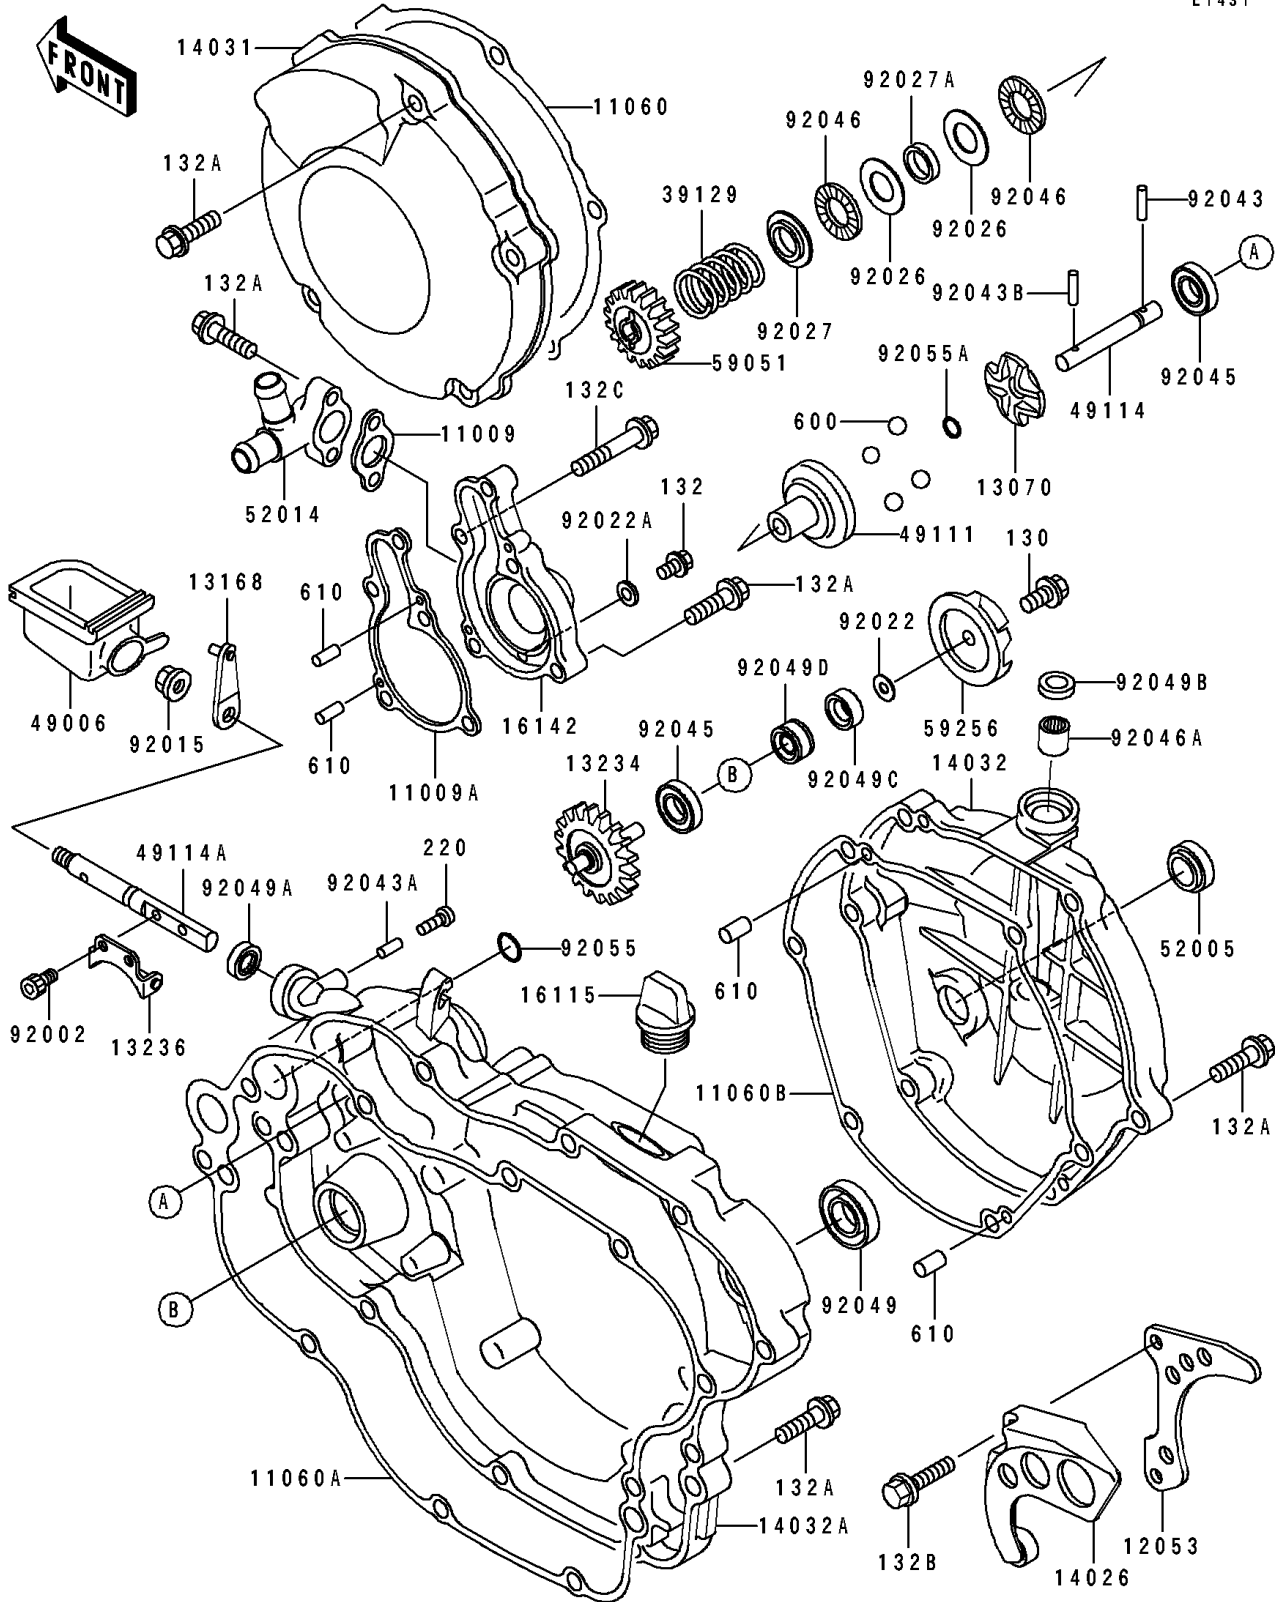

1993 KX125 PARTS DIAGRAM

Engine Cover

E1431

1993 KX125 PARTS LIST

Engine Cover

ITEM NAME	PART NUMBER	QUANTITY
GASKET,ELBOW (Ref # 11009)	11009-1935	1
GASKET,PUMP COVER (Ref # 11009A)	11009-1936	1
GASKET,GENERATOR COVER (Ref # 11060)	11060-1189	1
GASKET,CLUTCH COVER,INSIDE (Ref # 11060A)	11060-1190	1
GASKET,CLUTCH COVER,OUTSIDE (Ref # 11060B)	11060-1191	1
GUIDE-CHAIN (Ref # 12053)	12053-1288	1
GUIDE (Ref # 13070)	13070-1122	1
LEVER,GOVERNOR (Ref # 13168)	13168-1525	1
SHAFT-COMP,PUMP (Ref # 13234)	13234-1097	1
LEVER-COMP,GOVERNOR (Ref # 13236)	13236-1250	1
COVER-CHAIN (Ref # 14026)	14026-1159	1
COVER-GENERATOR (Ref # 14031)	14031-1262	1
COVER-CLUTCH,OUTSIDE (Ref # 14032)	14032-1315	1
COVER-CLUTCH,INSIDE (Ref # 14032A)	14032-1345	1
CAP-OIL FILLER (Ref # 16115)	16115-018	1
COVER-PUMP (Ref # 16142)	16142-1084	1
SPRING-GOVERNOR (Ref # 39129)	39129-1007	1
BOOT (Ref # 49006)	49006-1269	1
HOLDER-GOVERNOR WEIGHT (Ref # 49111)	49111-1051	1
SHAFT-GOVERNOR (Ref # 49114)	49114-1058	1
SHAFT-GOVERNOR (Ref # 49114A)	49114-1073	1
GAUGE,OIL LEVEL (Ref # 52005)	52005-1055	1
ELBOW (Ref # 52014)	52014-1074	1
GEAR-SPUR,GOVERNOR (Ref # 59051)	59051-1262	1
IMPELLER (Ref # 59256)	59256-1065	1
BOLT,SOCKET,4X8 (Ref # 92002)	92002-1403	2
NUT,FLANGED,6MM (Ref # 92015)	92015-1193	1
WASHER,5.2X13X1 (Ref # 92022)	92022-1380	1
WASHER,6.2X11X1 (Ref # 92022A)	92022-304	1