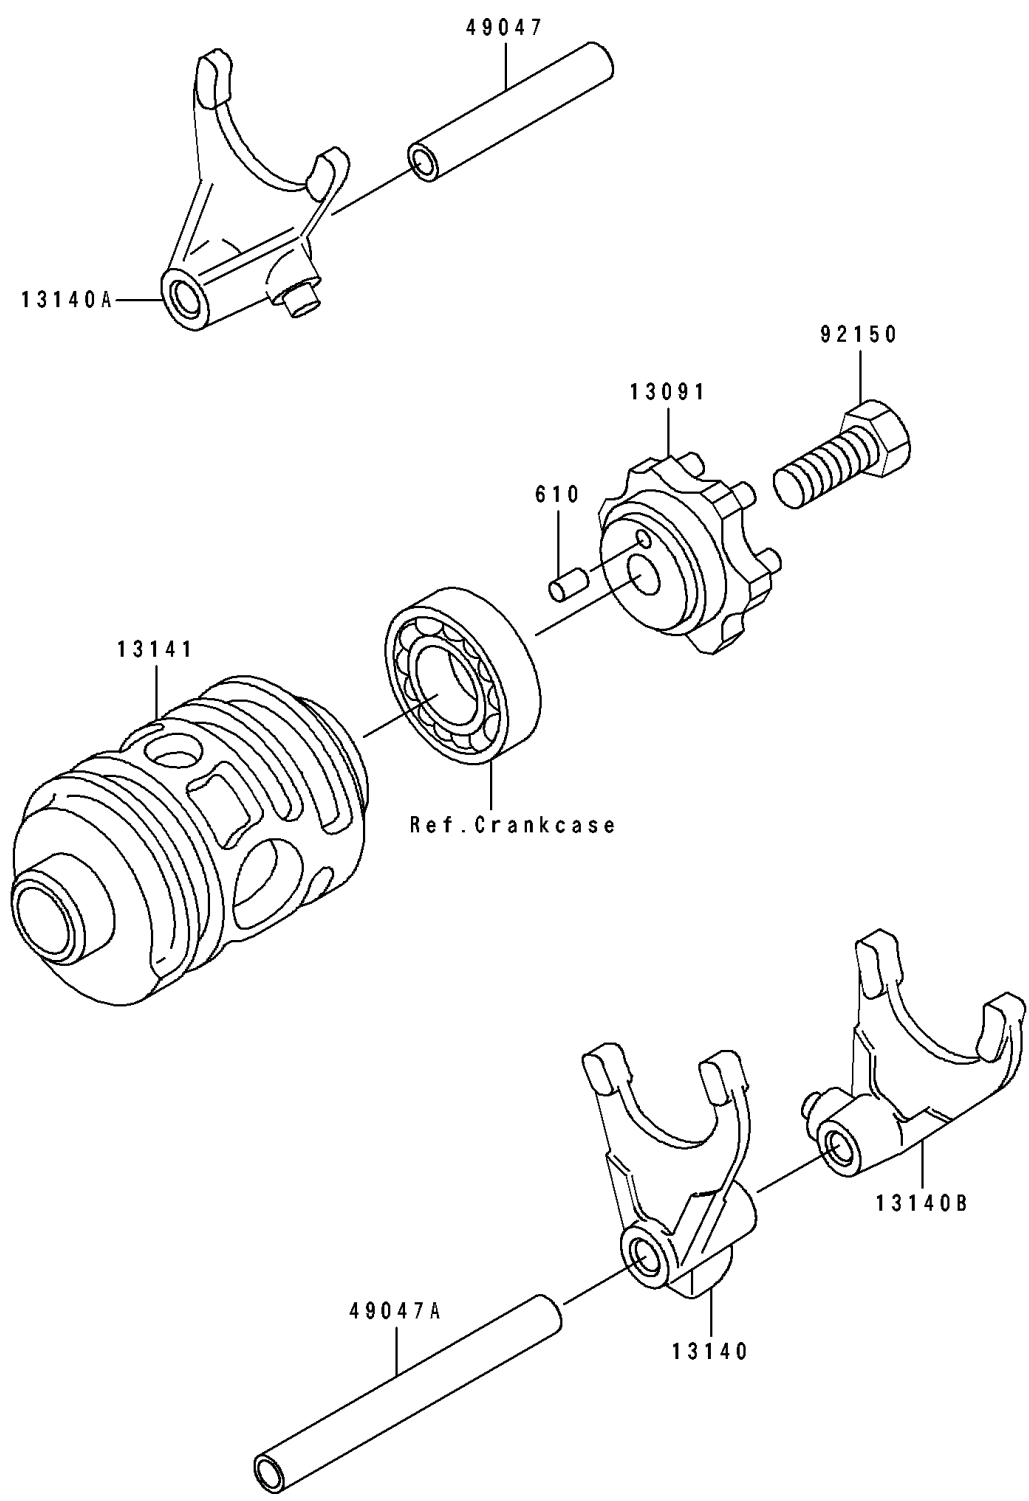

1993 KX125 PARTS DIAGRAM

Change Drum/Shift Fork

E1362

1993 KX125 PARTS LIST

Change Drum/Shift Fork

ITEM NAME	PART NUMBER	QUANTITY
HOLDER,CHANGE DRUM (Ref # 13091)	13091-1555	1
FORK-SHIFT,2ND&3RD (Ref # 13140)	13140-1206	1
FORK-SHIFT,5TH&TOP (Ref # 13140A)	13140-1207	1
FORK-SHIFT,LOW&4TH (Ref # 13140B)	13140-1208	1
DRUM-CHANGE (Ref # 13141)	13141-1175	1
ROD-SHIFT,SHORT (Ref # 49047)	49047-1083	1
ROD-SHIFT,LONG (Ref # 49047A)	49047-1084	1
BOLT,8X18 (Ref # 92150)	92150-1490	1
ROLLER,4X8 (Ref # 610)	610A0408	1