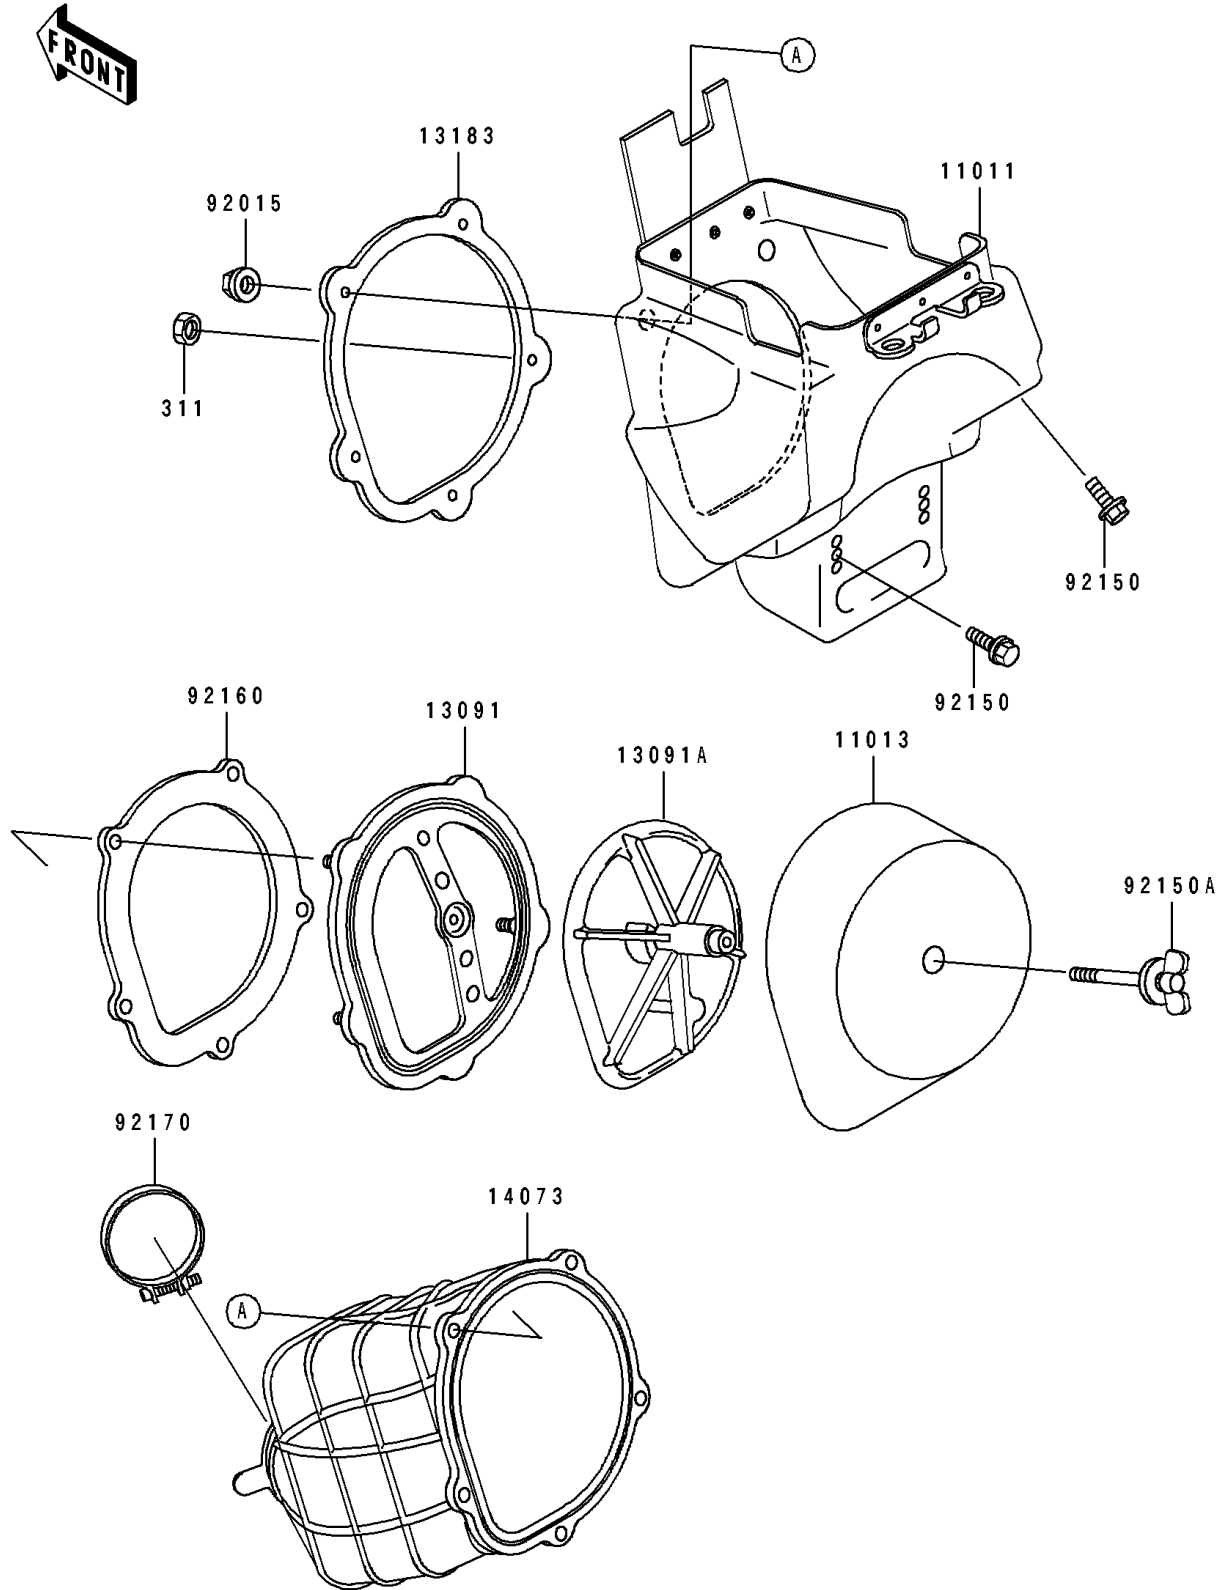

# 1993 KX125 PARTS DIAGRAM

Air Filter

E1130

## 1993 KX125 PARTS LIST

### Air Filter

ITEM NAME	PART NUMBER	QUANTITY
CASE-AIR FILTER (Ref # 11011)	11011-1370	1
ELEMENT-AIR FILTER (Ref # 11013)	11013-1219	1
HOLDER,AIR FILTER (Ref # 13091)	13091-1784	1
HOLDER,ELEMENT (Ref # 13091A)	13091-1785	1
PLATE,DUCT FITTING (Ref # 13183)	13183-1788	1
DUCT,AIR FILTER (Ref # 14073)	14073-1569	1
NUT,FLANGED,5MM (Ref # 92015)	92015-1259	4
BOLT,FLANGED,6X16 (Ref # 92150)	92150-1506	4
BOLT,WING (Ref # 92150A)	92150-1565	1
DAMPER,DUCT SEAL (Ref # 92160)	92160-1331	1
CLAMP,AIR FILTER (Ref # 92170)	92170-1299	1
NUT-HEX (Ref # 311)	311H0500	1