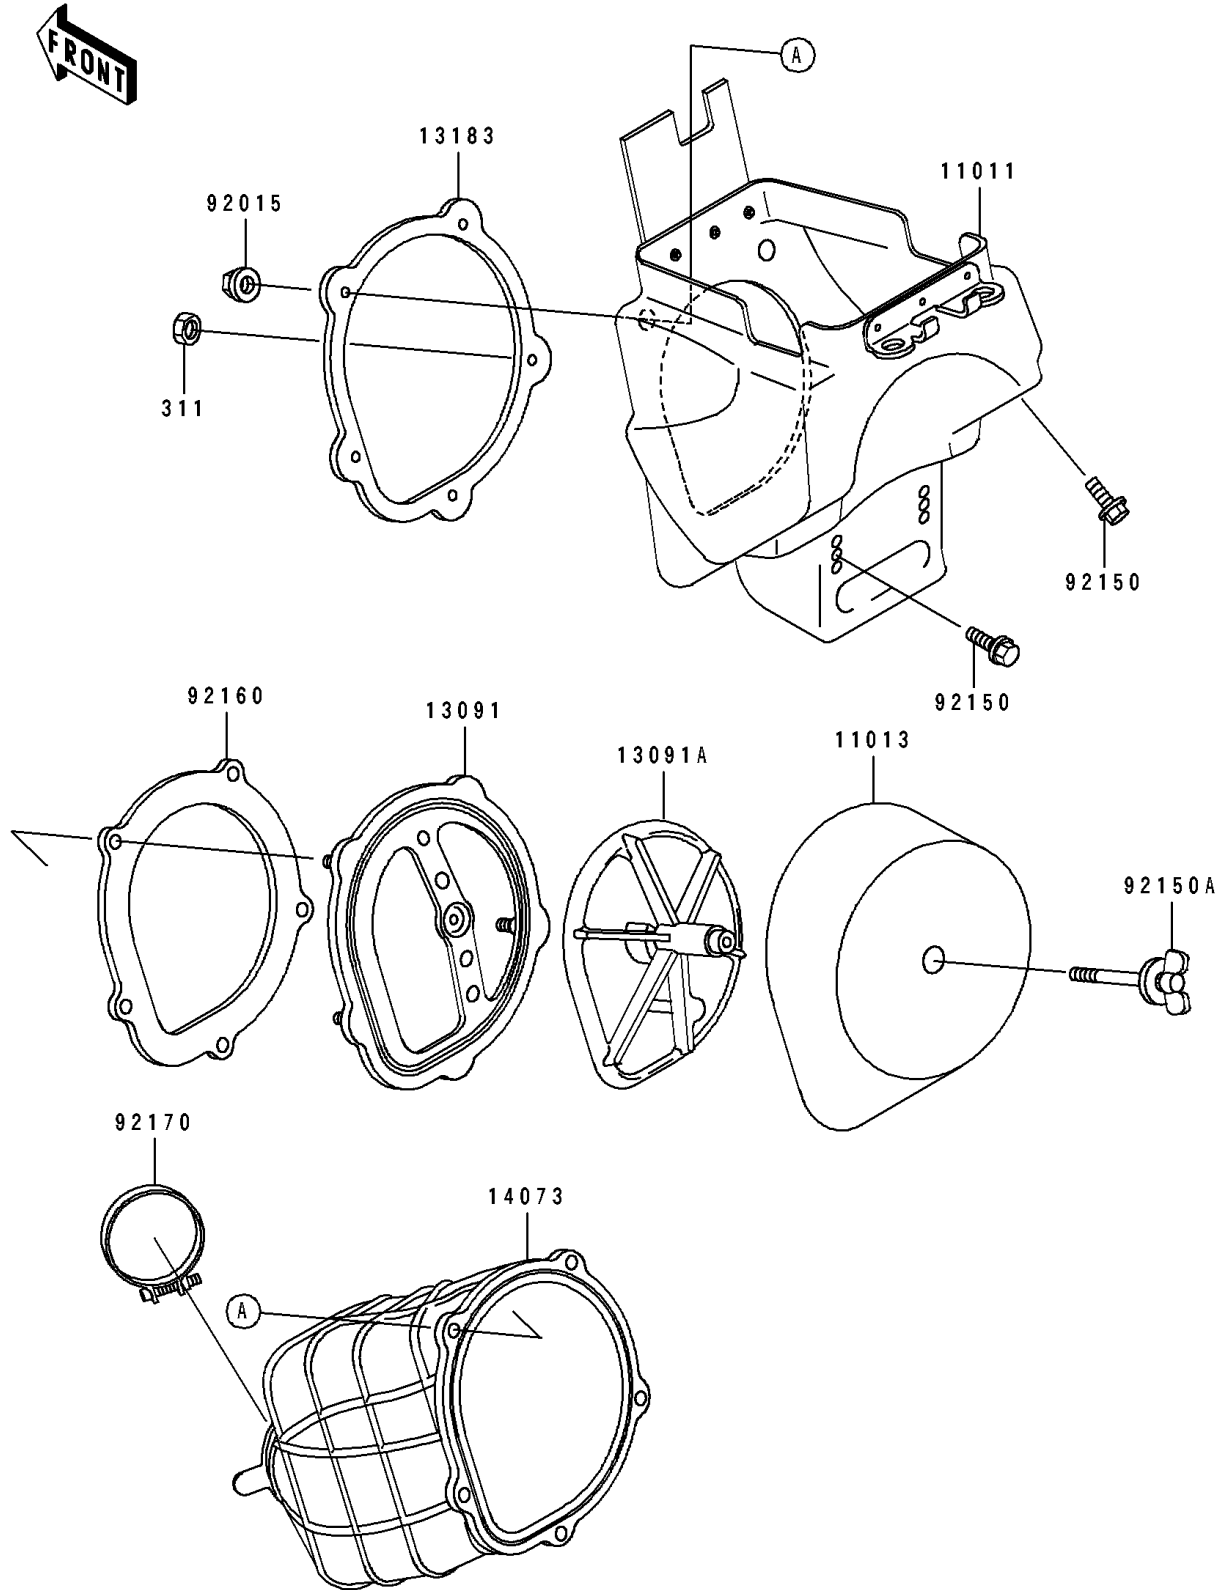

1993 KX125 PARTS DIAGRAM

Air Filter

E1130

1993 KX125 PARTS LIST

Air Filter

ITEM NAME	PART NUMBER	QUANTITY
CASE-AIR FILTER (Ref # 11011)	11011-1370	1
ELEMENT-AIR FILTER (Ref # 11013)	11013-1219	1
HOLDER,AIR FILTER (Ref # 13091)	13091-1784	1
HOLDER,ELEMENT (Ref # 13091A)	13091-1785	1
PLATE,DUCT FITTING (Ref # 13183)	13183-1788	1
DUCT,AIR FILTER (Ref # 14073)	14073-1569	1
NUT,FLANGED,5MM (Ref # 92015)	92015-1259	4
BOLT,FLANGED,6X16 (Ref # 92150)	92150-1506	4
BOLT,WING (Ref # 92150A)	92150-1565	1
DAMPER,DUCT SEAL (Ref # 92160)	92160-1331	1
CLAMP,AIR FILTER (Ref # 92170)	92170-1299	1
NUT-HEX (Ref # 311)	311H0500	1