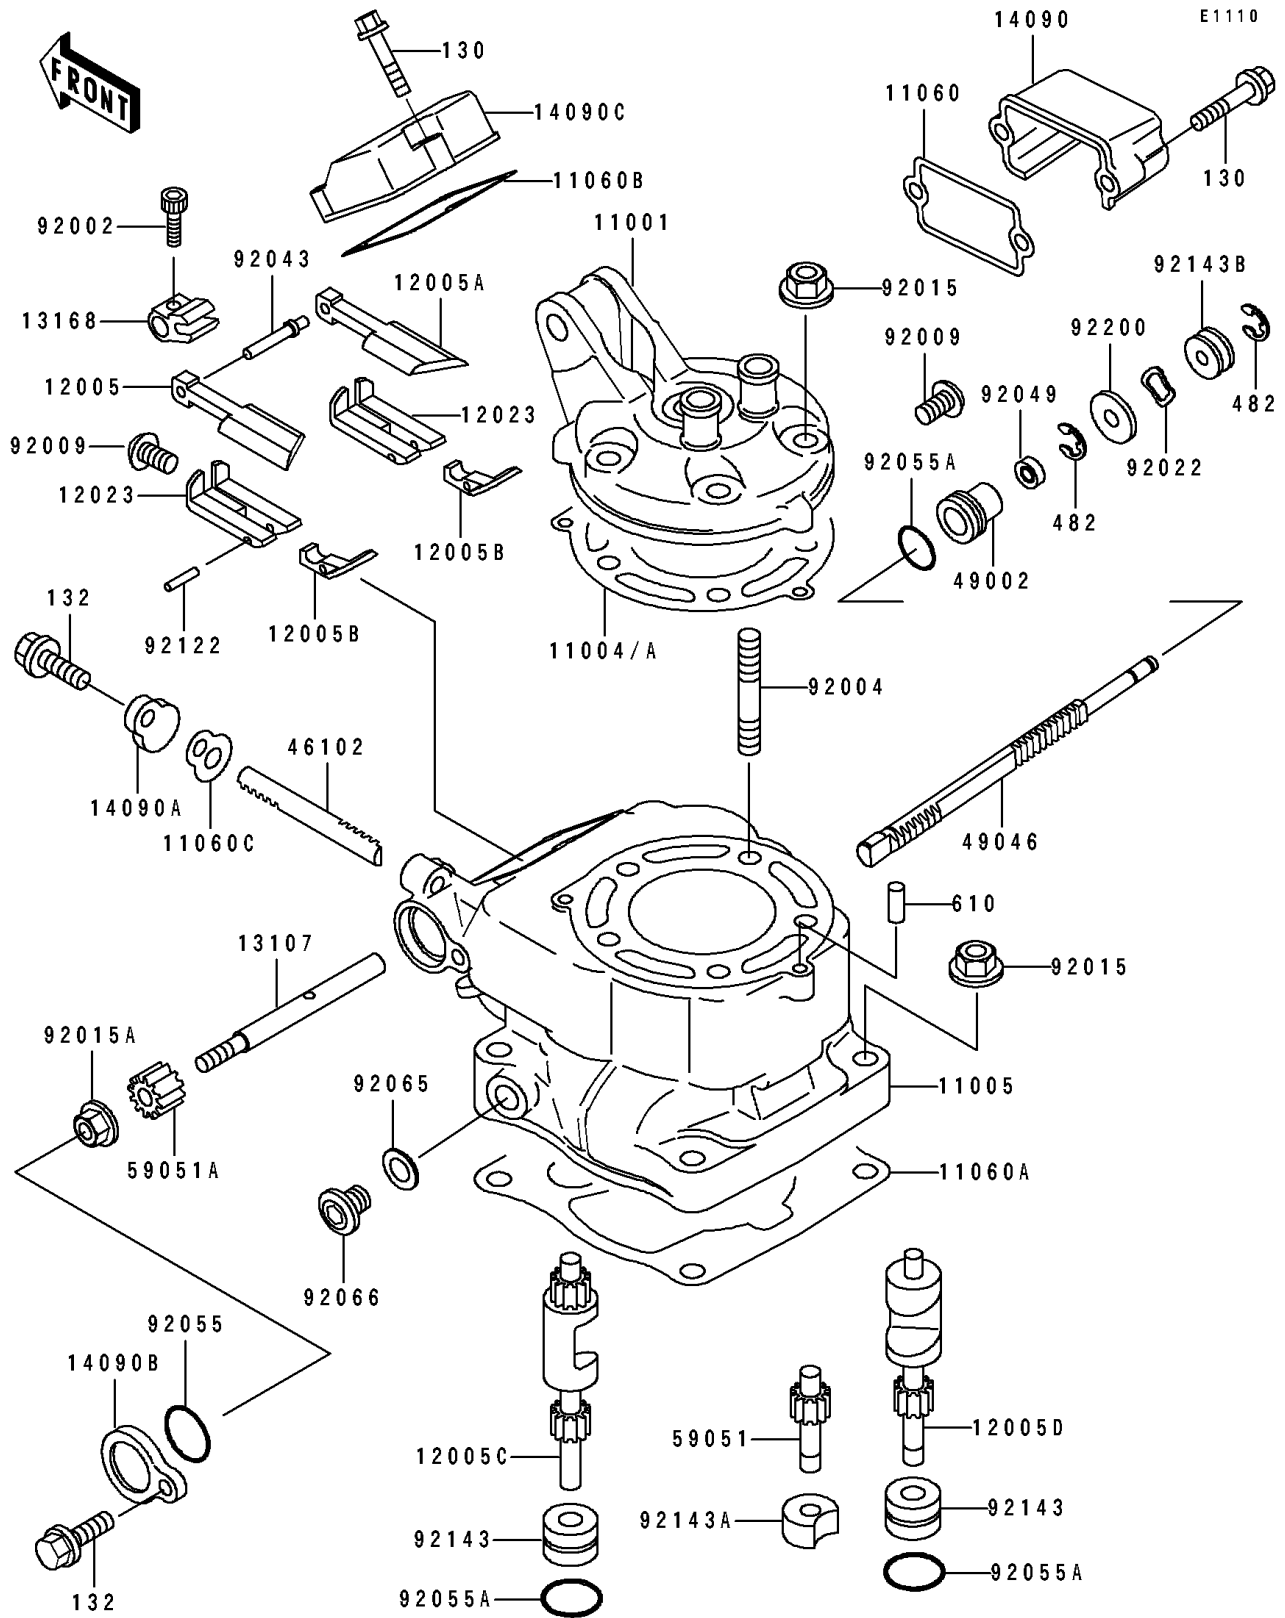

1993 KX125 PARTS DIAGRAM

Cylinder Head/Cylinder