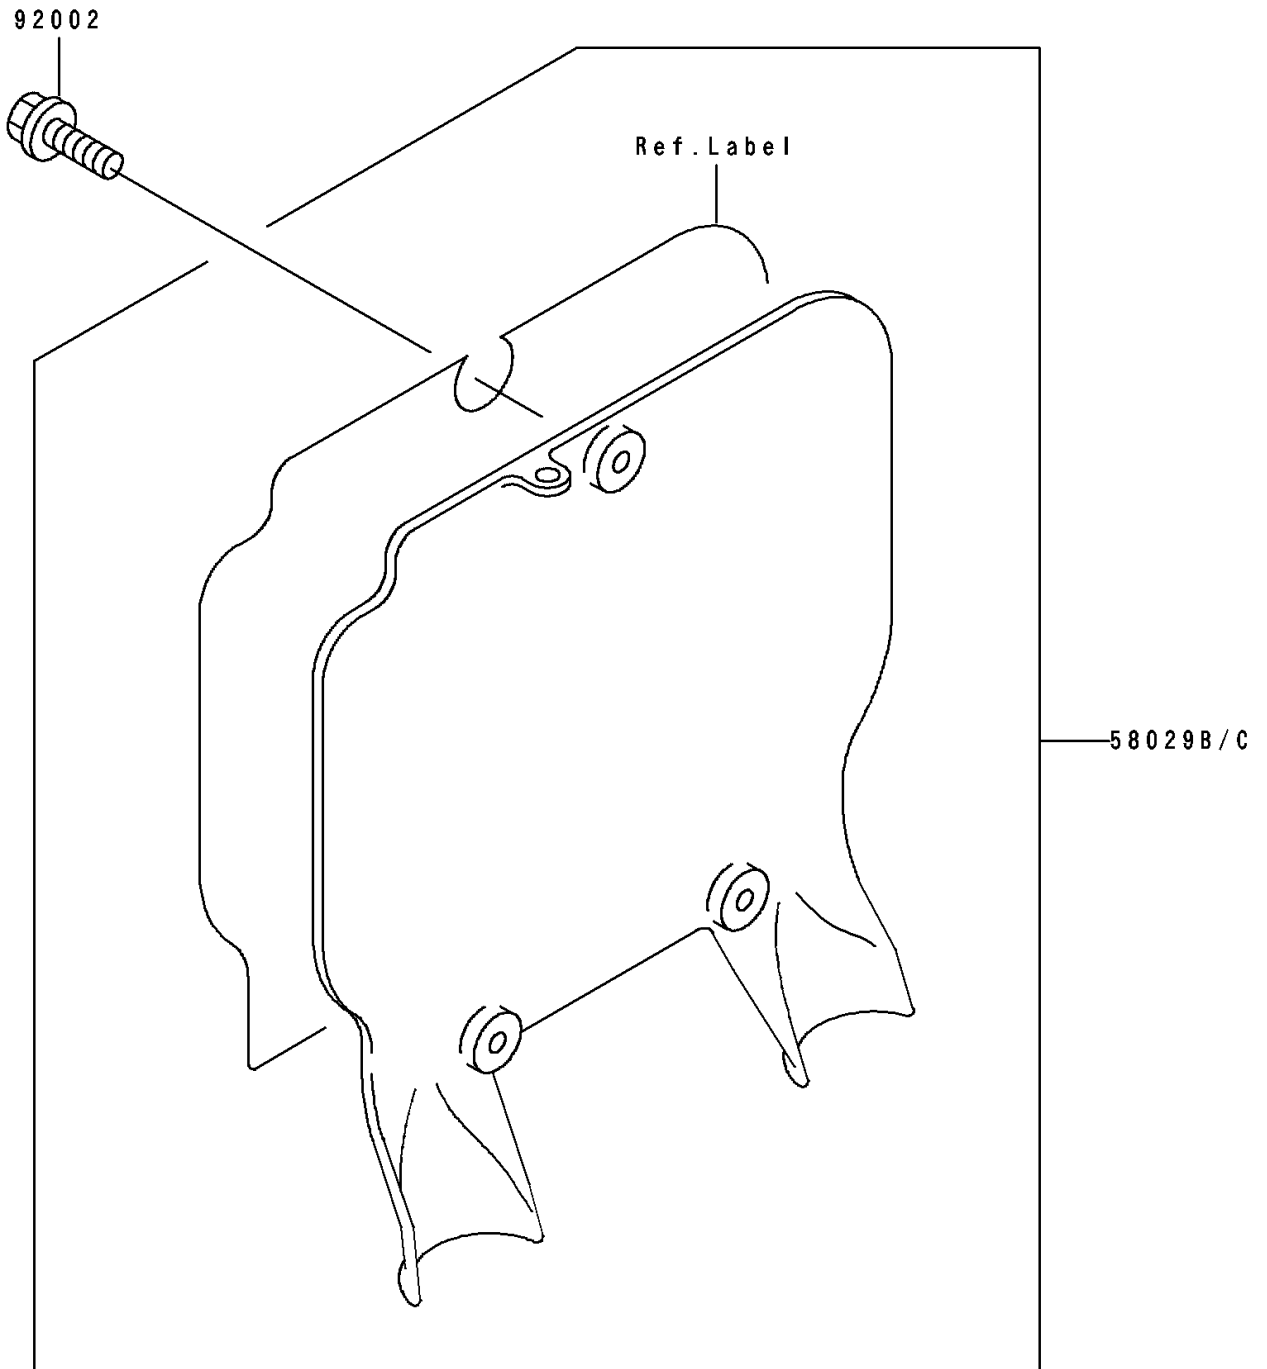

1990 KX125 PARTS DIAGRAM

Accessory

F2910

1990 KX125 PARTS LIST

Accessory

ITEM NAME	PART NUMBER	QUANTITY
PLATE-NUMBER,L.GREEN (Ref # 58029B)	58029-5027-6W	1
BOLT,6X14 (Ref # 92002)	92002-1460	3