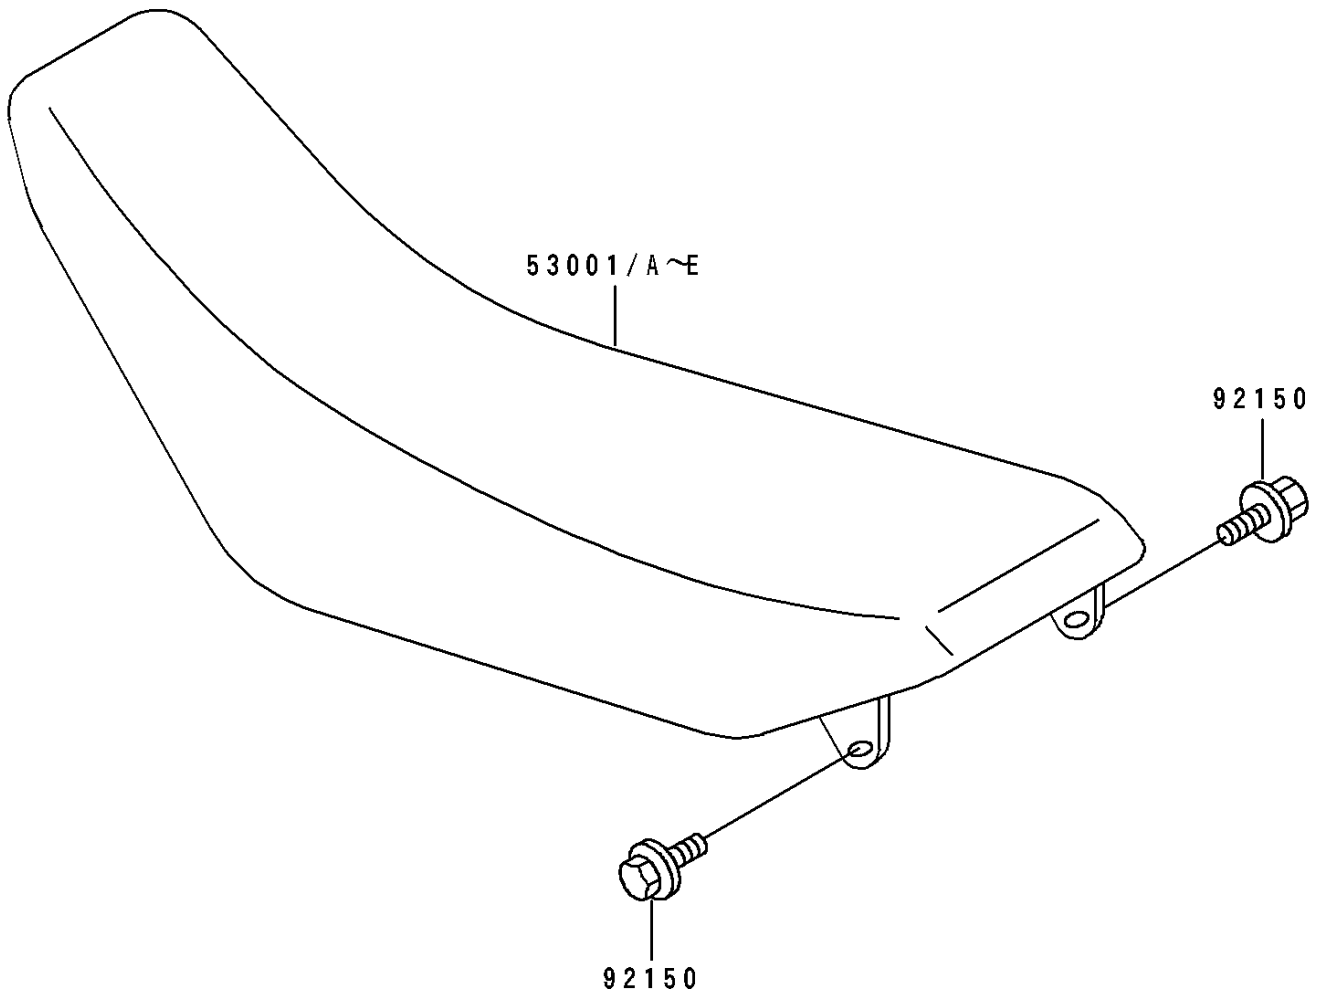

1991 KX125 PARTS DIAGRAM

Seat

F 2 5 1 0

1991 KX125 PARTS LIST

Seat

ITEM NAME	PART NUMBER	QUANTITY
SEAT-ASSY,LOW HEIGHT,BLUE (Ref # 53001D)	53001-1629-MZ	1
SEAT-ASSY,HIGH HEIGHT,BLUE (Ref # 53001E)	53001-1630-MZ	1
BOLT,6X20 (Ref # 92150)	92150-1339	2