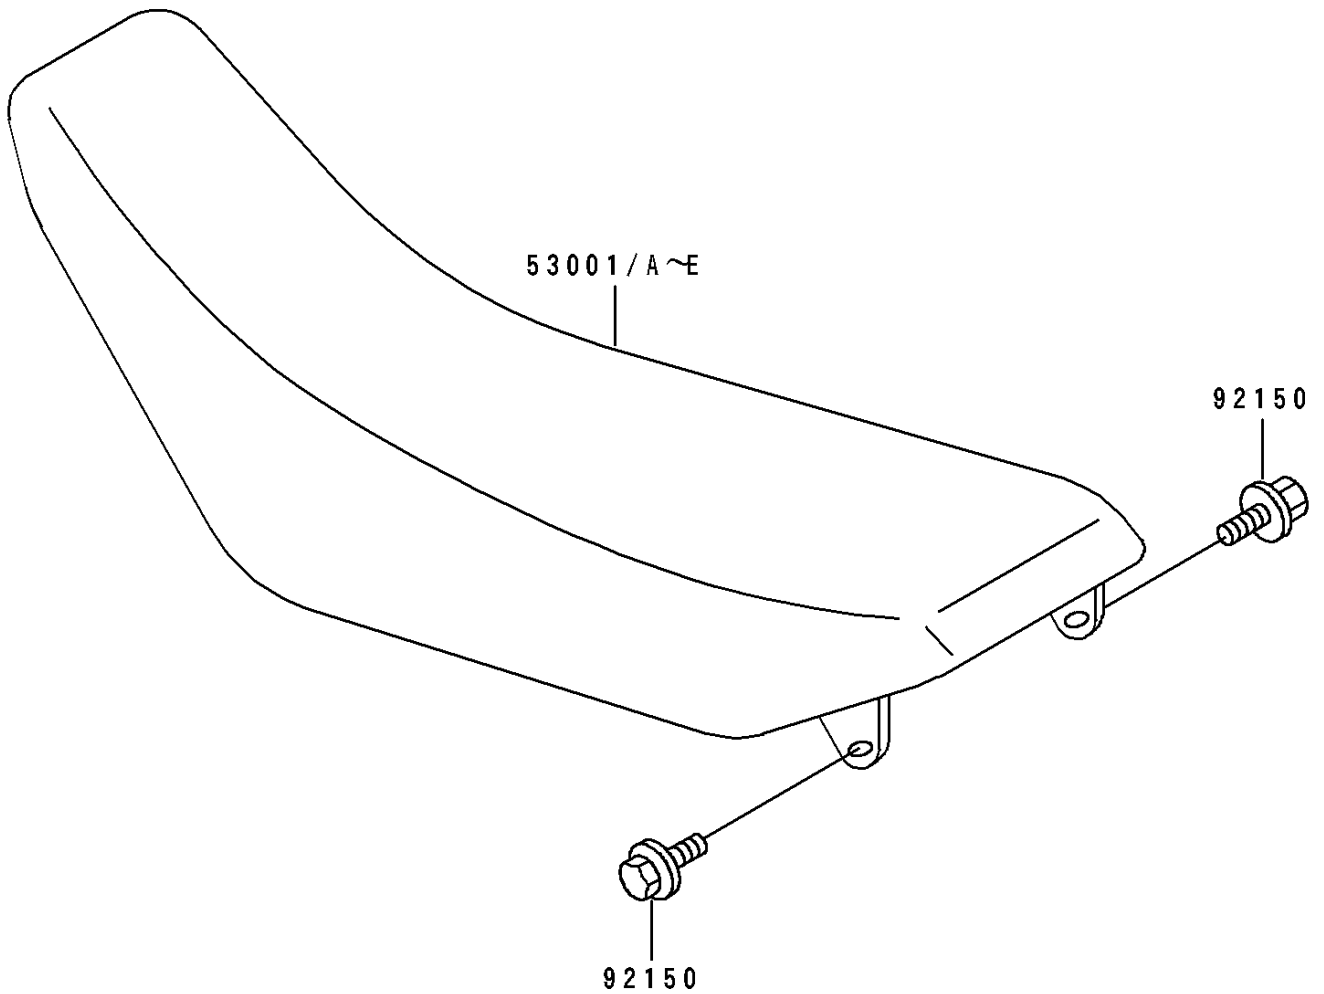

1990 KX125 PARTS DIAGRAM

Seat

F 2 5 1 0

1990 KX125 PARTS LIST

Seat

ITEM NAME	PART NUMBER	QUANTITY
SEAT-ASSY,LOW HEIGHT,BLUE (Ref # 53001)	53001-1592-MZ	1
SEAT-ASSY,LOW HEIGHT,BLUE (Ref # 53001A)	53001-1592-MZ	1
SEAT-ASSY,HIGH HEIGHT,BLUE (Ref # 53001B)	53001-1594-MZ	1
SEAT-ASSY,HIGH HEIGHT,BLUE (Ref # 53001C)	53001-1594-MZ	1
BOLT,6X20 (Ref # 92150)	92150-1339	2