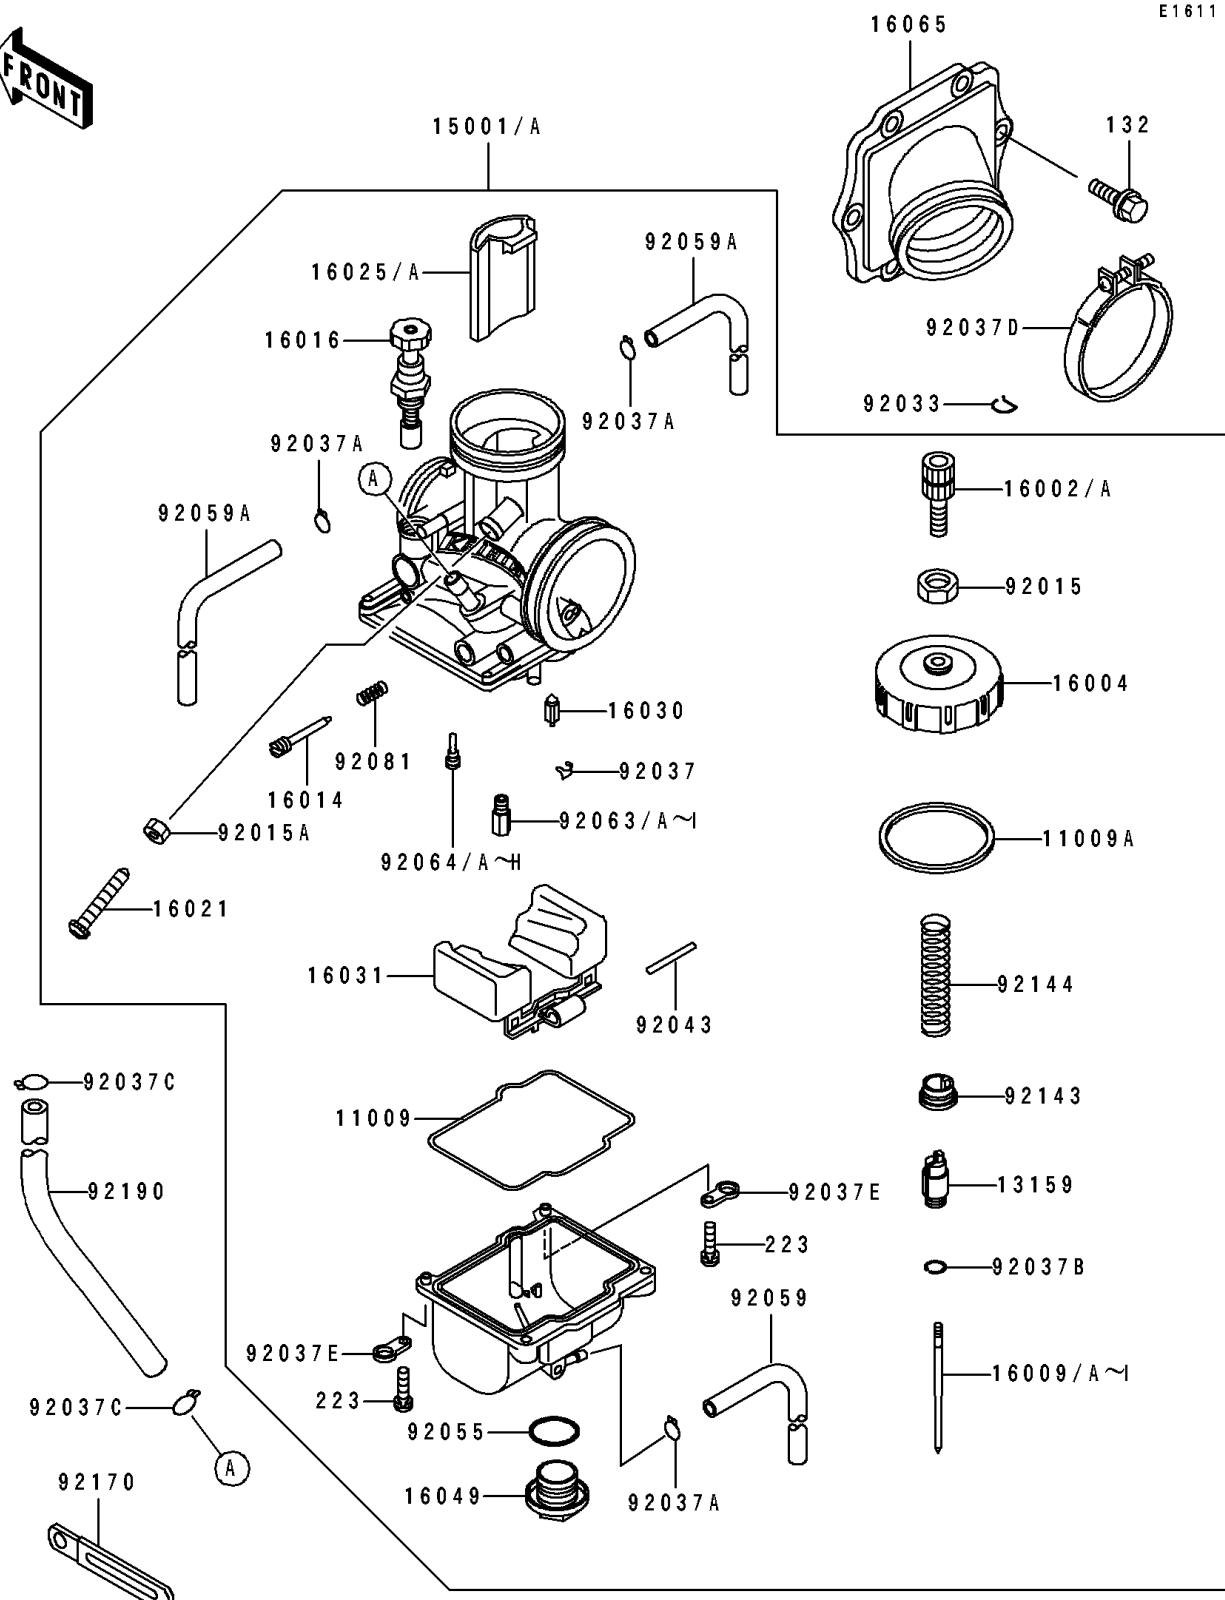

# 1991 KX125 PARTS DIAGRAM

Carburetor

# 1991 KX125 PARTS LIST

## Carburetor

ITEM NAME	PART NUMBER	QUANTITY
GASKET,FLOAT CHAMBER (Ref # 11009)	11009-1716	1
GASKET,CHAMBER CAP (Ref # 11009A)	11009-1717	1
CONNECTOR,THROTTLE CABLE (Ref # 13159)	13159-1063	1
CARBURETOR-ASSY (Ref # 15001A)	15001-1675	1
ADJUSTER-CABLE (Ref # 16002A)	16002-1061	1
CAP-CHAMBER,MIXING (Ref # 16004)	16004-1061	1
NEEDLE-JET,NOEH (Ref # 16009E)	16009-1642	1
NEEDLE-JET,NOEI (Ref # 16009F)	16009-1643	1
NEEDLE-JET,NOEJ (Ref # 16009G)	16009-1644	1
NEEDLE-JET,NOEK (Ref # 16009H)	16009-1645	1
NEEDLE-JET,NOEL (Ref # 16009I)	16009-1646	1
SCREW-PILOT AIR (Ref # 16014)	16014-1058	1
PLUNGER,STARTER (Ref # 16016)	16016-1075	1
SCREW-THROTTLE STOP (Ref # 16021)	16021-1124	1
VALVE-THROTTLE,CA5 (Ref # 16025A)	16025-1172	1
VALVE-FLOAT (Ref # 16030)	16030-1057	1
FLOAT (Ref # 16031)	16031-1067	1
COVER-MAIN JET (Ref # 16049)	16049-1051	1
HOLDER-CARBURETOR (Ref # 16065)	16065-1206	1
NUT,CABLE ADJUST LOCK (Ref # 92015)	92015-1574	1
NUT,THROTTLE STOP SCREW (Ref # 92015A)	92015-1707	1
RING-SNAP (Ref # 92033)	92036-018	1
CLAMP,FLOAT VALVE (Ref # 92037)	16044-007	1
CLAMP,TUBE (Ref # 92037A)	92037-1396	3
CLAMP,JET NEEDLE (Ref # 92037B)	92037-1401	1
CLAMP,TUBE (Ref # 92037C)	92037-147	2
CLAMP (Ref # 92037D)	92037-1843	1
CLAMP,HOSE (Ref # 92037E)	92037-1969	2
PIN,FLOAT (Ref # 92043)	92043-1207	1