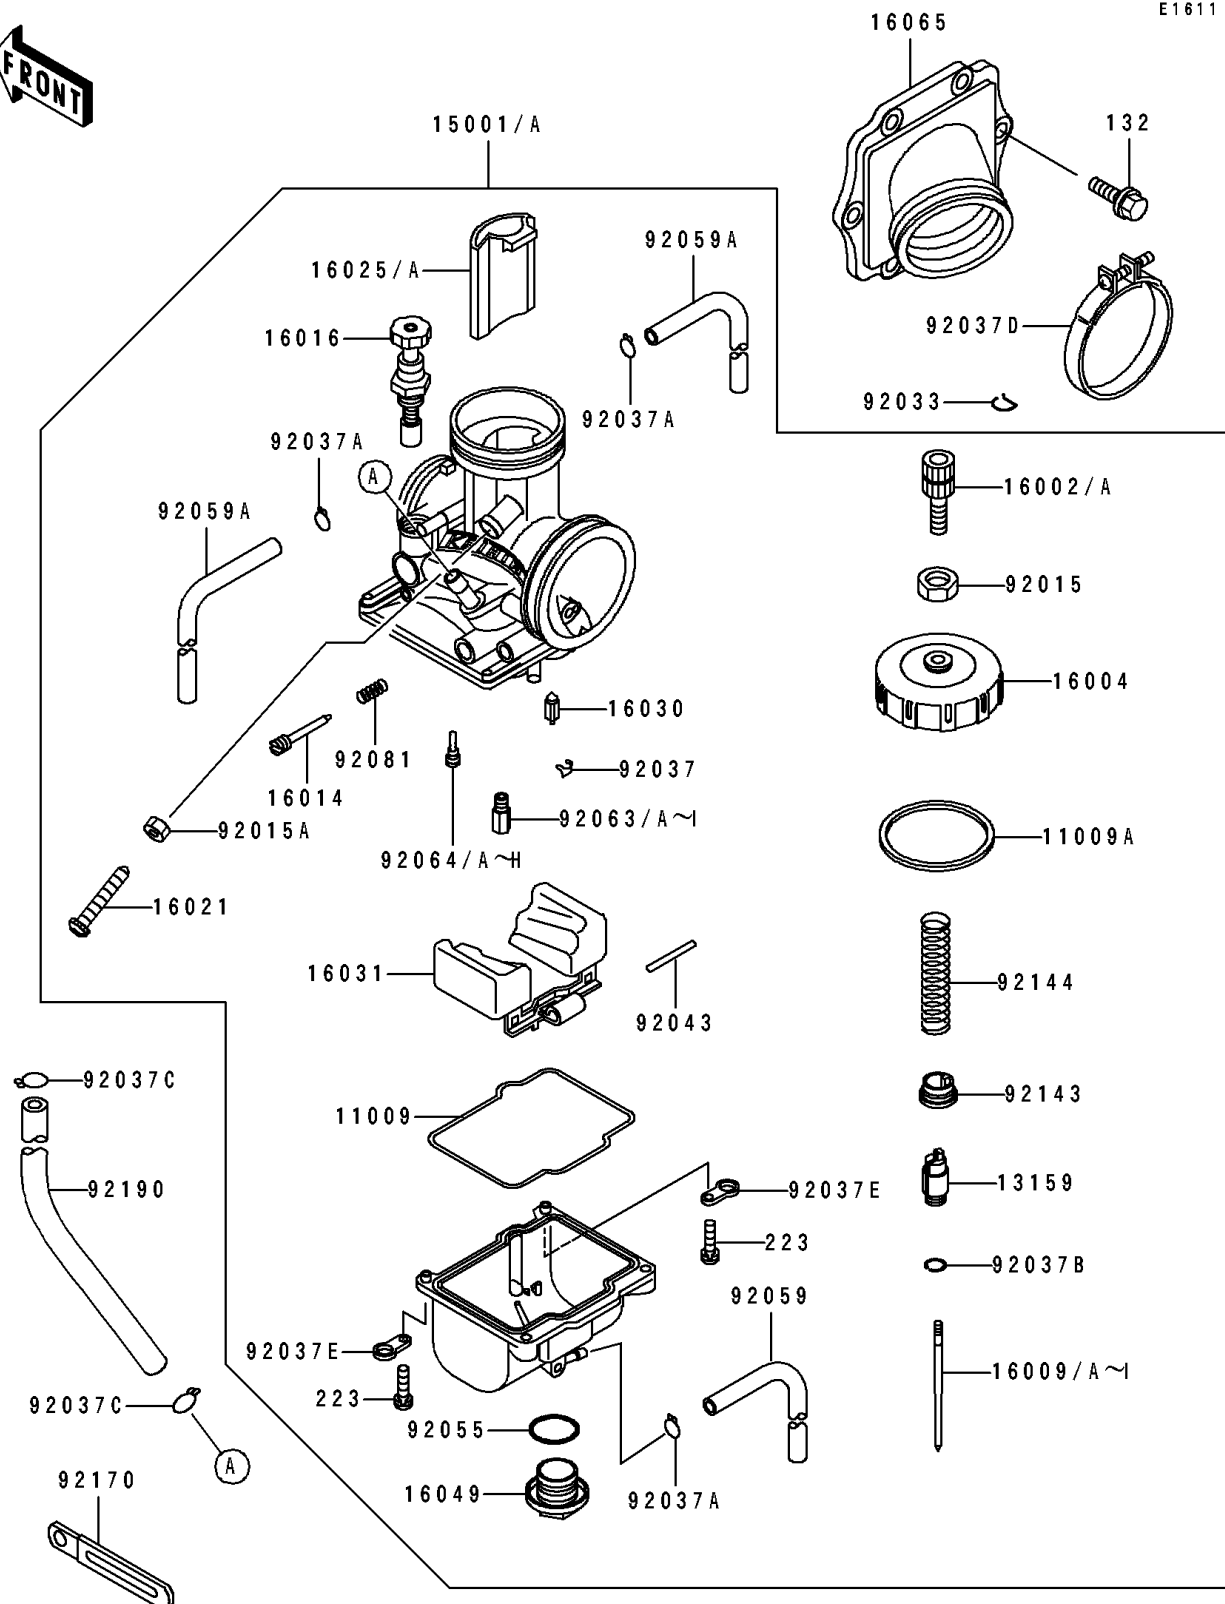

# 1990 KX125 PARTS DIAGRAM

Carburetor

# 1990 KX125 PARTS LIST

## Carburetor

ITEM NAME	PART NUMBER	QUANTITY
GASKET,FLOAT CHAMBER (Ref # 11009)	11009-1716	1
GASKET,CHAMBER CAP (Ref # 11009A)	11009-1717	1
CONNECTOR,THROTTLE CABLE (Ref # 13159)	13159-1063	1
CARBURETOR-ASSY (Ref # 15001)	15001-1562	1
ADJUSTER-CABLE (Ref # 16002)	16002-1056	1
CAP-CHAMBER,MIXING (Ref # 16004)	16004-1061	1
NEEDLE-JET,N84A (Ref # 16009)	16009-1583	1
NEEDLE-JET,N84B (Ref # 16009A)	16009-1584	1
NEEDLE-JET,N84C (Ref # 16009B)	16009-1585	1
NEEDLE-JET,N84D (Ref # 16009C)	16009-1586	1
NEEDLE-JET,N84E (Ref # 16009D)	16009-1587	1
SCREW-PILOT AIR (Ref # 16014)	16014-1058	1
PLUNGER,STARTER (Ref # 16016)	16016-1075	1
SCREW-THROTTLE STOP (Ref # 16021)	16021-1124	1
VALVE-THROTTLE,CA6 (Ref # 16025)	16025-1164	1
VALVE-FLOAT (Ref # 16030)	16030-1057	1
FLOAT (Ref # 16031)	16031-1067	1
COVER-MAIN JET (Ref # 16049)	16049-1051	1
HOLDER-CARBURETOR (Ref # 16065)	16065-1206	1
NUT,CABLE ADJUST LOCK (Ref # 92015)	92015-1574	1
NUT,THROTTLE STOP SCREW (Ref # 92015A)	92015-1707	1
RING-SNAP (Ref # 92033)	92036-018	1
CLAMP,FLOAT VALVE (Ref # 92037)	16044-007	1
CLAMP,TUBE (Ref # 92037A)	92037-1396	3
CLAMP,JET NEEDLE (Ref # 92037B)	92037-1401	1
CLAMP,TUBE (Ref # 92037C)	92037-147	2
CLAMP (Ref # 92037D)	92037-1843	1
CLAMP,HOSE (Ref # 92037E)	92037-1969	2
PIN,FLOAT (Ref # 92043)	92043-1207	1