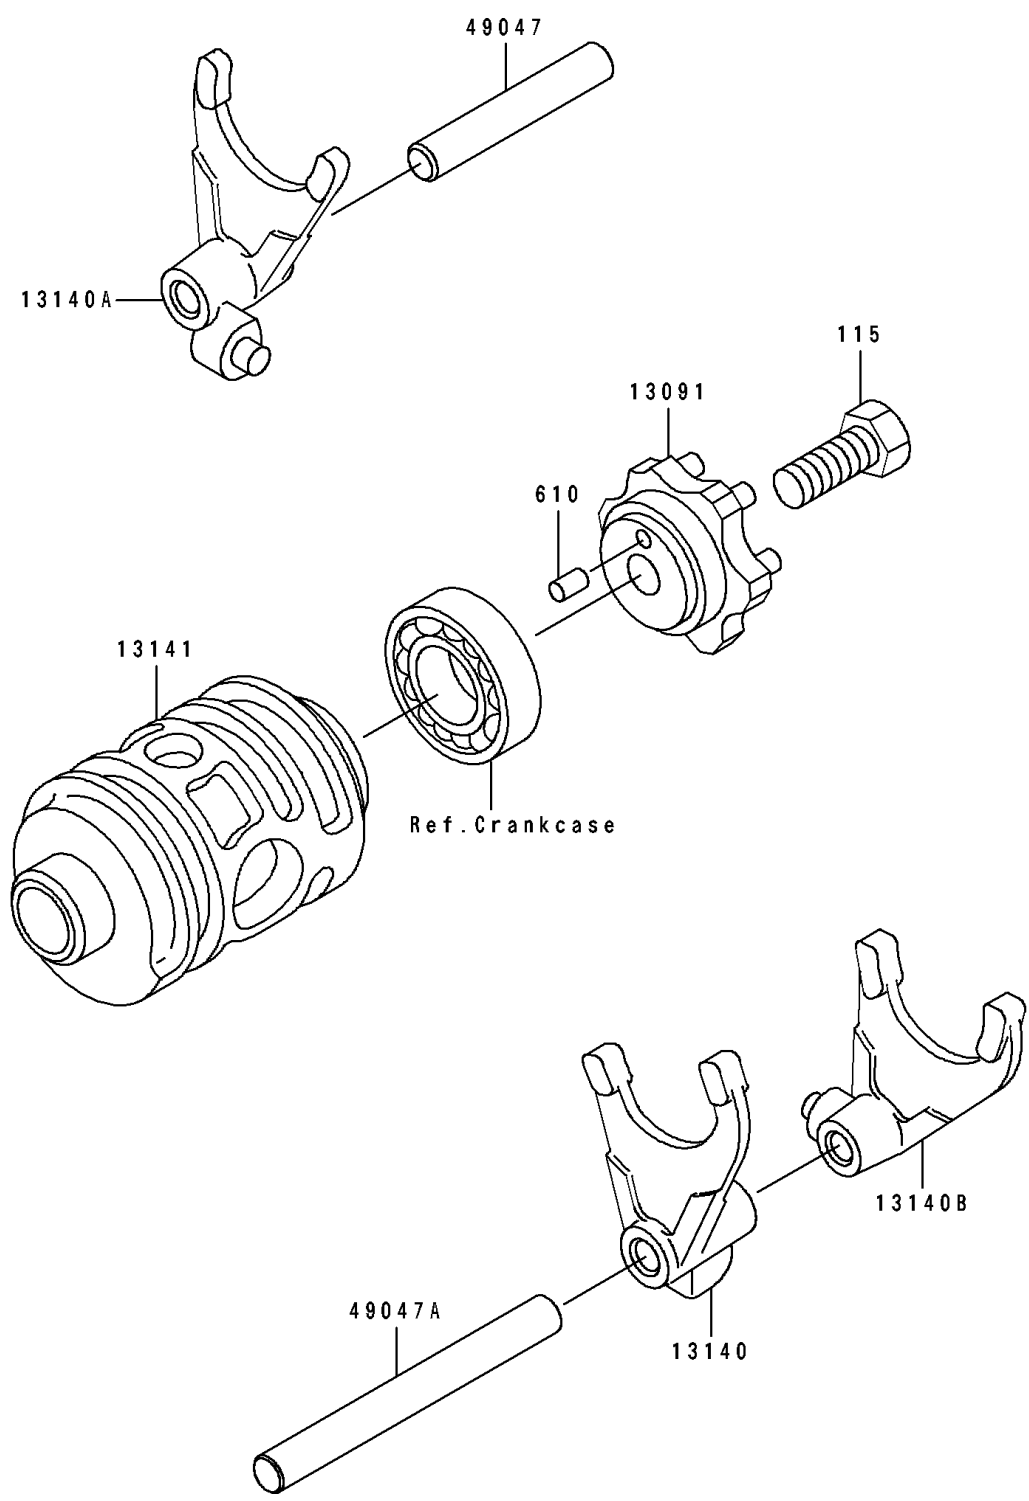

# 1990 KX125 PARTS DIAGRAM

Change Drum/Shift Fork

E1362

# 1990 KX125 PARTS LIST

## Change Drum/Shift Fork

ITEM NAME	PART NUMBER	QUANTITY
HOLDER,CHANGE DRUM (Ref # 13091)	13091-1555	1
FORK-SHIFT,2ND&3RD (Ref # 13140)	13140-1070	1
FORK-SHIFT,5TH&TOP (Ref # 13140A)	13140-1123	1
FORK-SHIFT,LOW&4TH (Ref # 13140B)	13140-1124	1
DRUM-CHANGE (Ref # 13141)	13141-1145	1
ROD-SHIFT,8X58 (Ref # 49047)	49047-1017	1
ROD-SHIFT,8X79.5 (Ref # 49047A)	49047-1018	1
BOLT-SMALL-UPSET,8X18 (Ref # 115)	115G0818	1
ROLLER,4X8 (Ref # 610)	610A0408	1