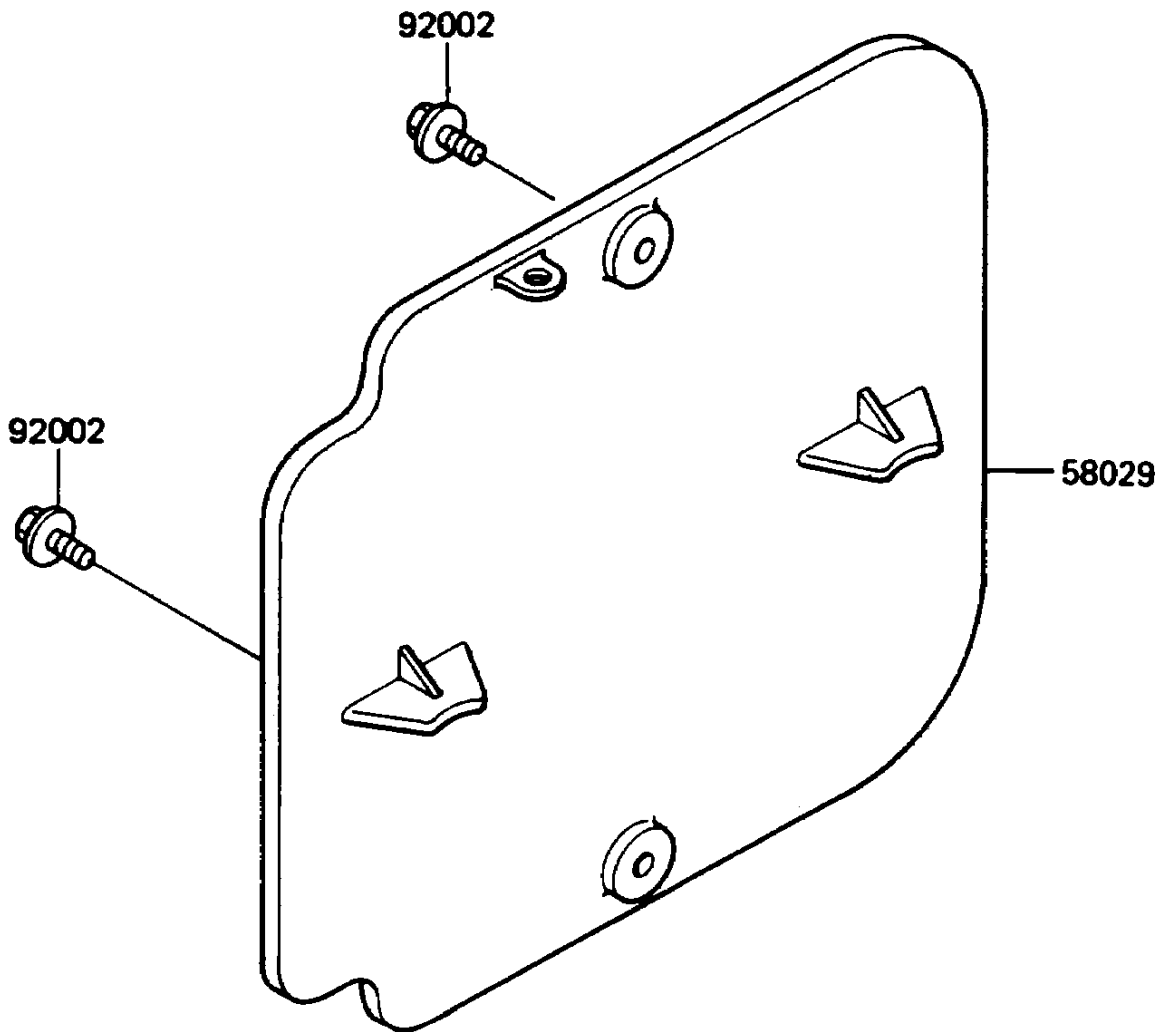

1988 KX125 PARTS DIAGRAM

Accessory

F2910-0025

1988 KX125 PARTS LIST

Accessory

ITEM NAME	PART NUMBER	QUANTITY
PLATE-NUMBER,L.GREEN (Ref # 58029)	58029-5018-6W	1
BOLT,6X14 (Ref # 92002)	92002-1460	2