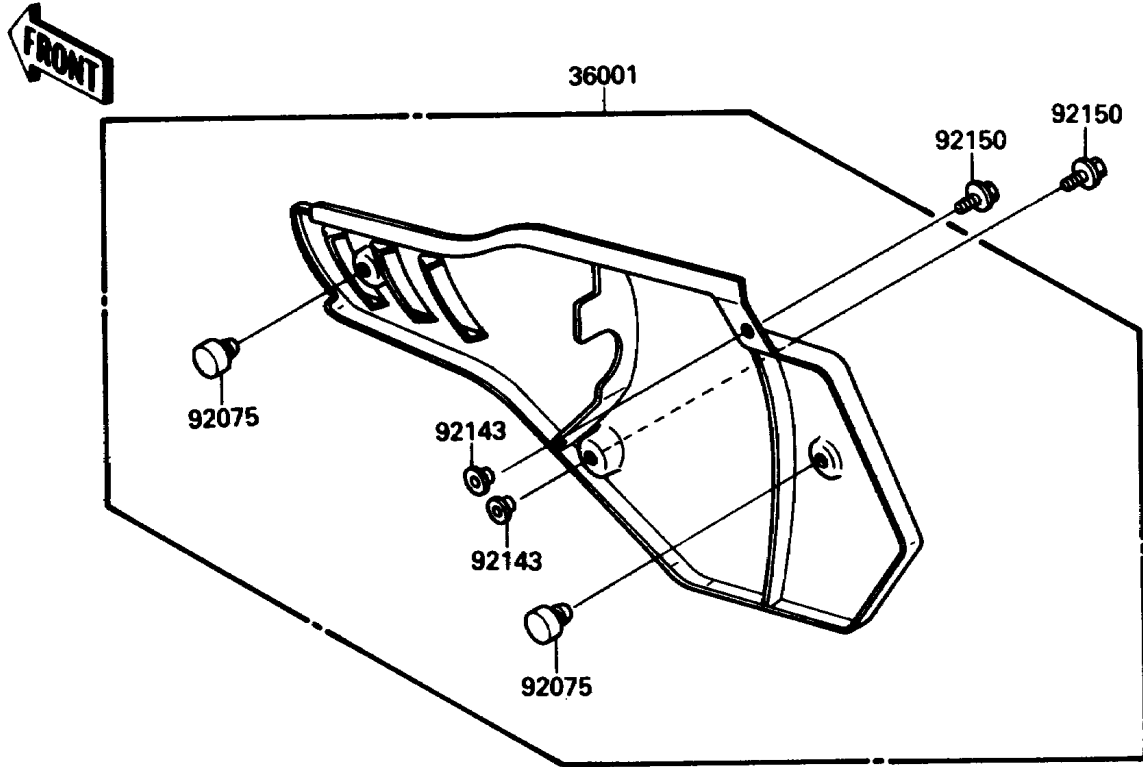

1988 KX125 PARTS DIAGRAM

Side Covers

F2611-0019

1988 KX125 PARTS LIST

Side Covers

ITEM NAME	PART NUMBER	QUANTITY
COVER-SIDE,RH,GREEN/WHITE (Ref # 36001)	36001-1391-AC	1
COVER-SIDE,LH,L.GREEN (Ref # 36002)	36002-5451-6W	1
DAMPER (Ref # 92075)	92075-1598	2
COLLAR (Ref # 92143)	92143-1196	4
BOLT,FLANGED,6X20 (Ref # 92150)	92150-1131	4