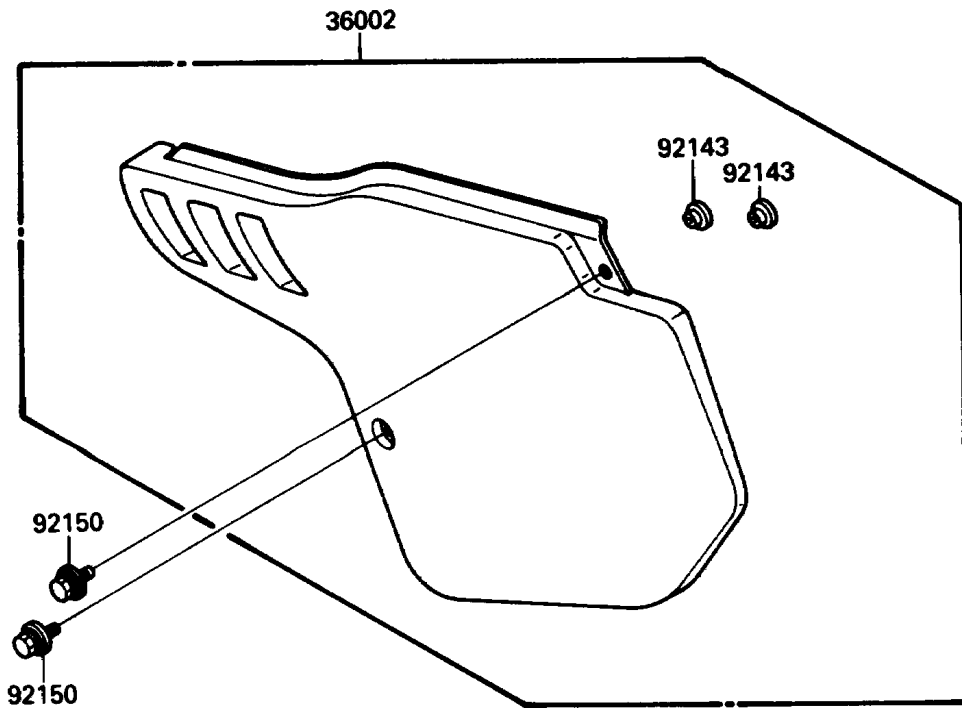

# 1988 KX125 PARTS DIAGRAM

Side Covers

F2611-0019

# 1988 KX125 PARTS LIST

## Side Covers

ITEM NAME	PART NUMBER	QUANTITY
COVER-SIDE,RH,GREEN/WHITE (Ref # 36001)	36001-1391-AC	1
COVER-SIDE,LH,L.GREEN (Ref # 36002)	36002-5451-6W	1
DAMPER (Ref # 92075)	92075-1598	2
COLLAR (Ref # 92143)	92143-1196	4
BOLT,FLANGED,6X20 (Ref # 92150)	92150-1131	4