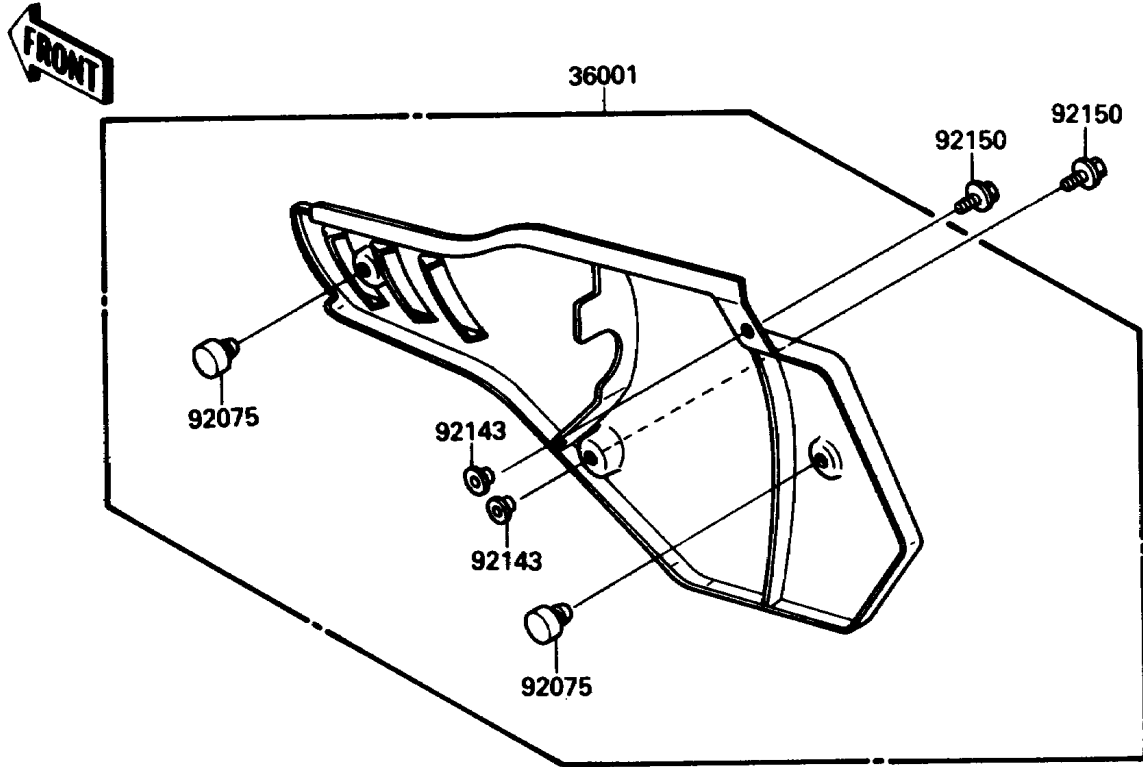

# 1988 KX125 PARTS DIAGRAM

Side Covers

F2611-0019

# 1988 KX125 PARTS LIST

## Side Covers

ITEM NAME	PART NUMBER	QUANTITY
COVER-SIDE,RH,GREEN/WHITE (Ref # 36001)	36001-1391-AC	1
COVER-SIDE,LH,L.GREEN (Ref # 36002)	36002-5451-6W	1
DAMPER (Ref # 92075)	92075-1598	2
COLLAR (Ref # 92143)	92143-1196	4
BOLT,FLANGED,6X20 (Ref # 92150)	92150-1131	4