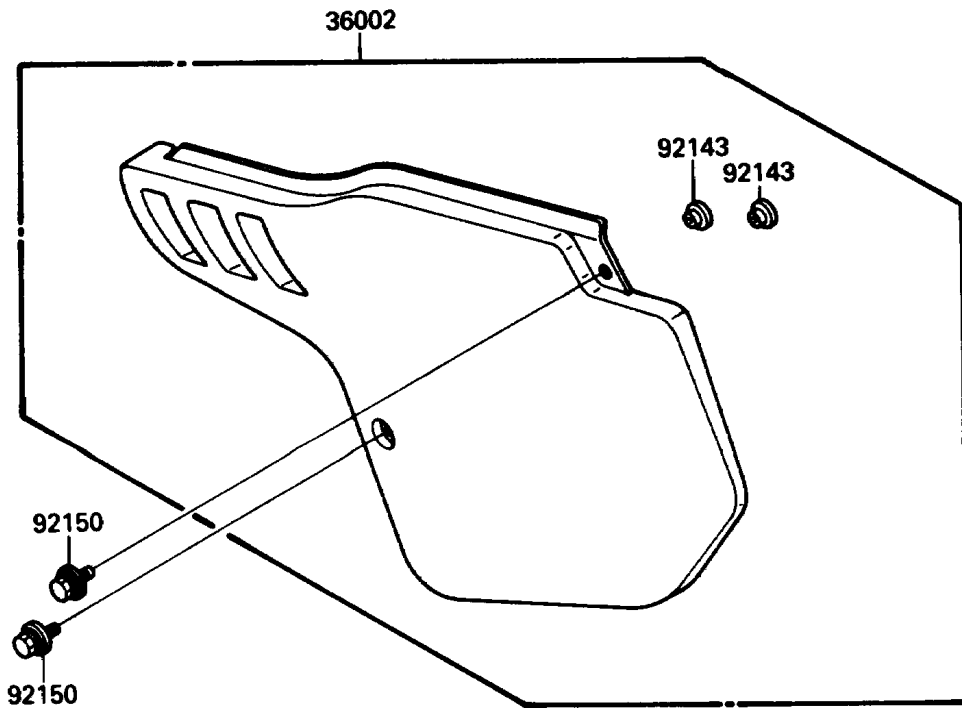

1988 KX125 PARTS DIAGRAM

Side Covers

F2611-0019

1988 KX125 PARTS LIST

Side Covers

ITEM NAME	PART NUMBER	QUANTITY
COVER-SIDE,RH,GREEN/WHITE (Ref # 36001)	36001-1391-AC	1
COVER-SIDE,LH,L.GREEN (Ref # 36002)	36002-5451-6W	1
DAMPER (Ref # 92075)	92075-1598	2
COLLAR (Ref # 92143)	92143-1196	4
BOLT,FLANGED,6X20 (Ref # 92150)	92150-1131	4