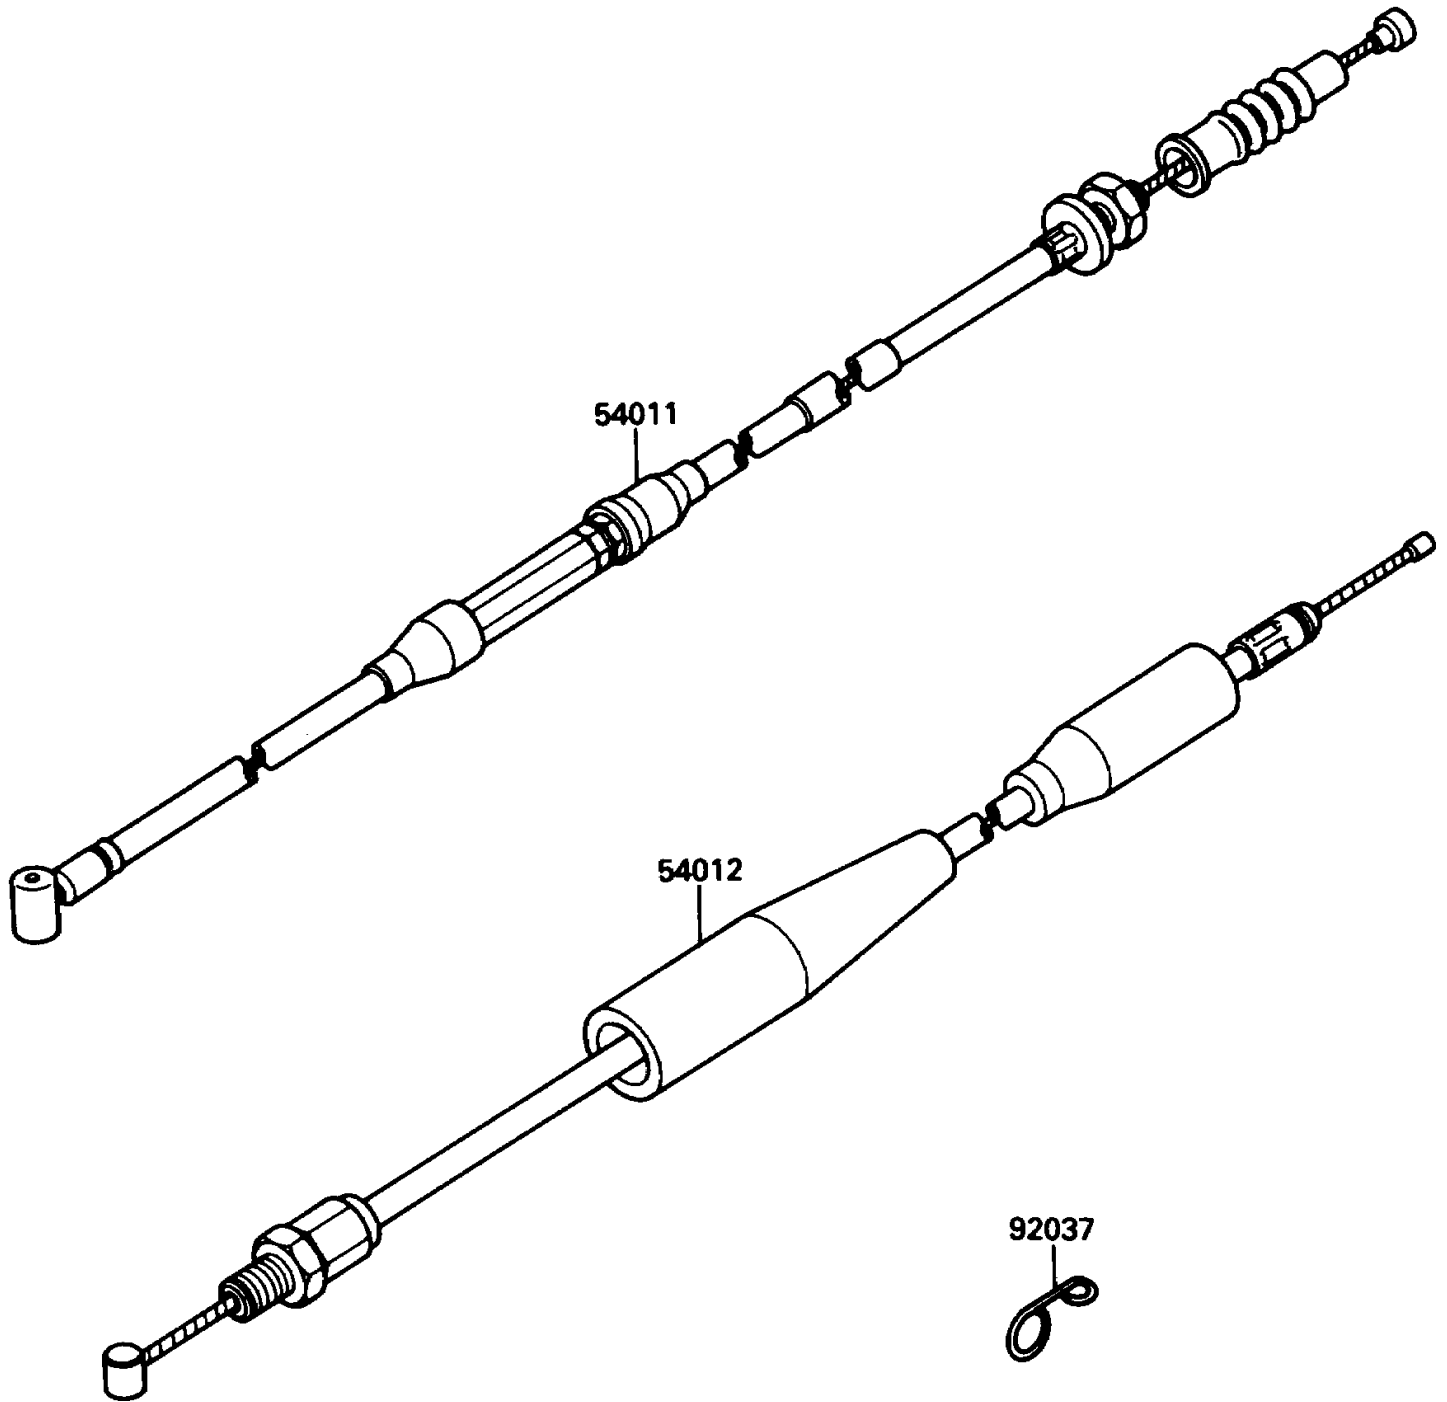

1988 KX125 PARTS DIAGRAM

Cables

F2540-0287

1988 KX125 PARTS LIST

Cables

ITEM NAME	PART NUMBER	QUANTITY
CABLE-CLUTCH (Ref # 54011)	54011-1262	1
CABLE-THROTTLE (Ref # 54012)	54012-1356	1
CLAMP,CABLE (Ref # 92037)	92037-1064	1