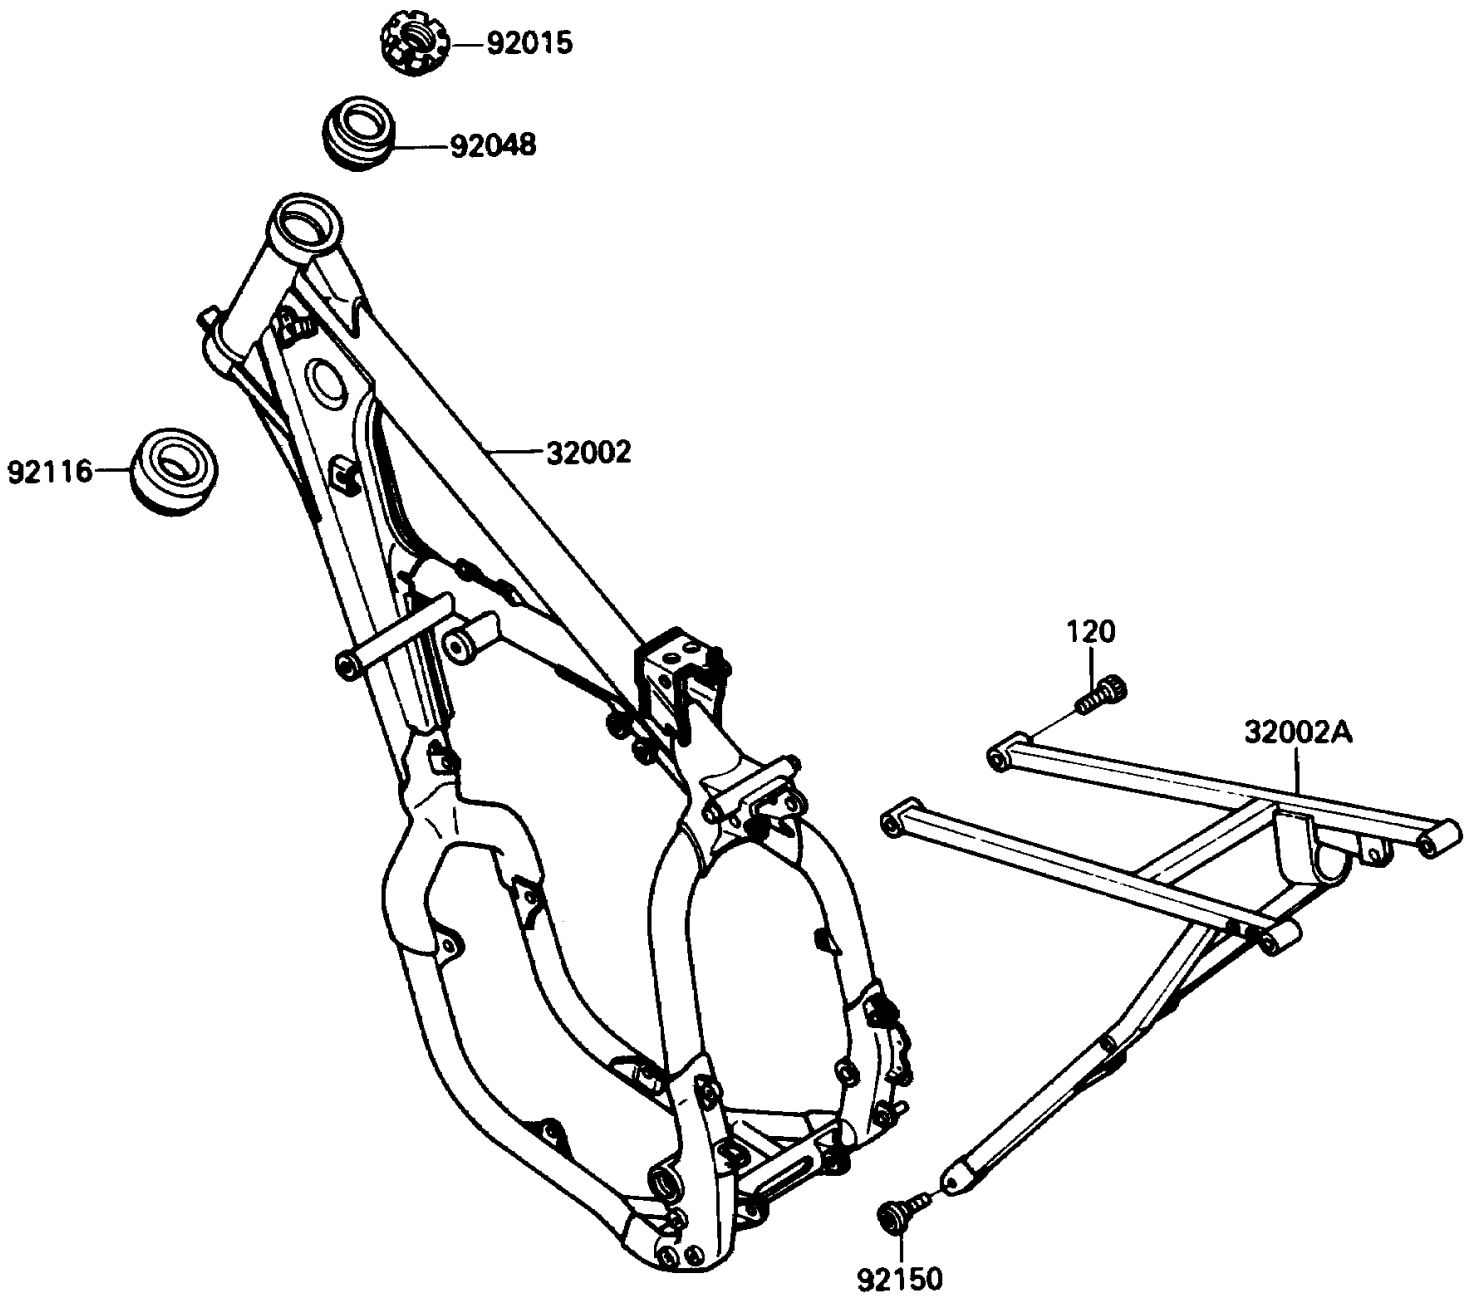

1988 KX125 PARTS DIAGRAM

Frame

F2120-0317

1988 KX125 PARTS LIST

Frame

ITEM NAME	PART NUMBER	QUANTITY
FRAME-COMP,FR (Ref # 32002)	32002-1963	1
FRAME-COMP,AL,RR (Ref # 32002A)	32002-1965	1
NUT,STEERING STEM,25MM (Ref # 92015)	92015-1684	1
RACE,ROLLER,32005JR RS (Ref # 92048)	92047-017	1
BEARING-ROLLER,LWR,32006JR RS (Ref # 92116)	92116-1008	1
BOLT,SOCKET,8X19 (Ref # 92150)	92150-1016	2
BOLT-SOCKET (Ref # 120)	120P0816	2