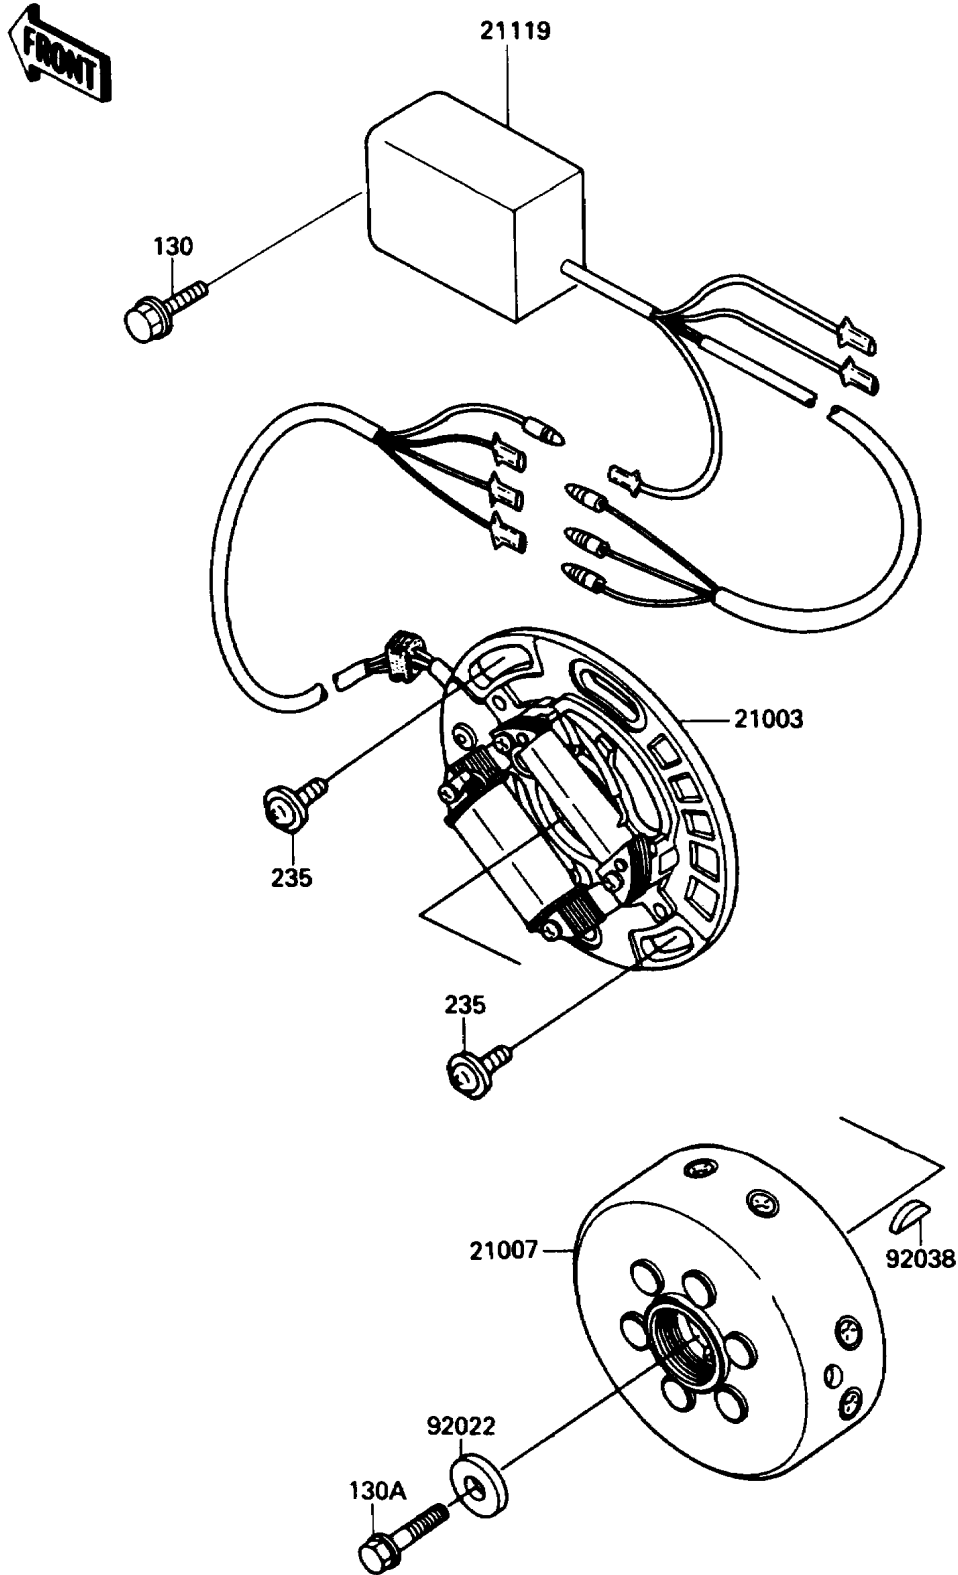

1988 KX125 PARTS DIAGRAM

Generator

E1810-0165

1988 KX125 PARTS LIST

Generator

| ITEM NAME | PART NUMBER | QUANTITY |
|---------------------------------|-------------|----------|
| STATOR (Ref # 21003) | 21003-1175 | 1 |
| ROTOR (Ref # 21007) | 21007-1157 | 1 |
| IGNITER (Ref # 21119) | 21119-1232 | 1 |
| WASHER,8.5X22X3.2 (Ref # 92022) | 92022-276 | 1 |
| KEY,WOODRUFF (Ref # 92038) | 92038-001 | 1 |
| BOLT-FLANGED,6X16 (Ref # 130) | 130G0616 | 1 |
| BOLT-FLANGED (Ref # 130A) | 130P0825 | 1 |
| SCREW-PAN-WP-CROS (Ref # 235) | 235B0616 | 2 |