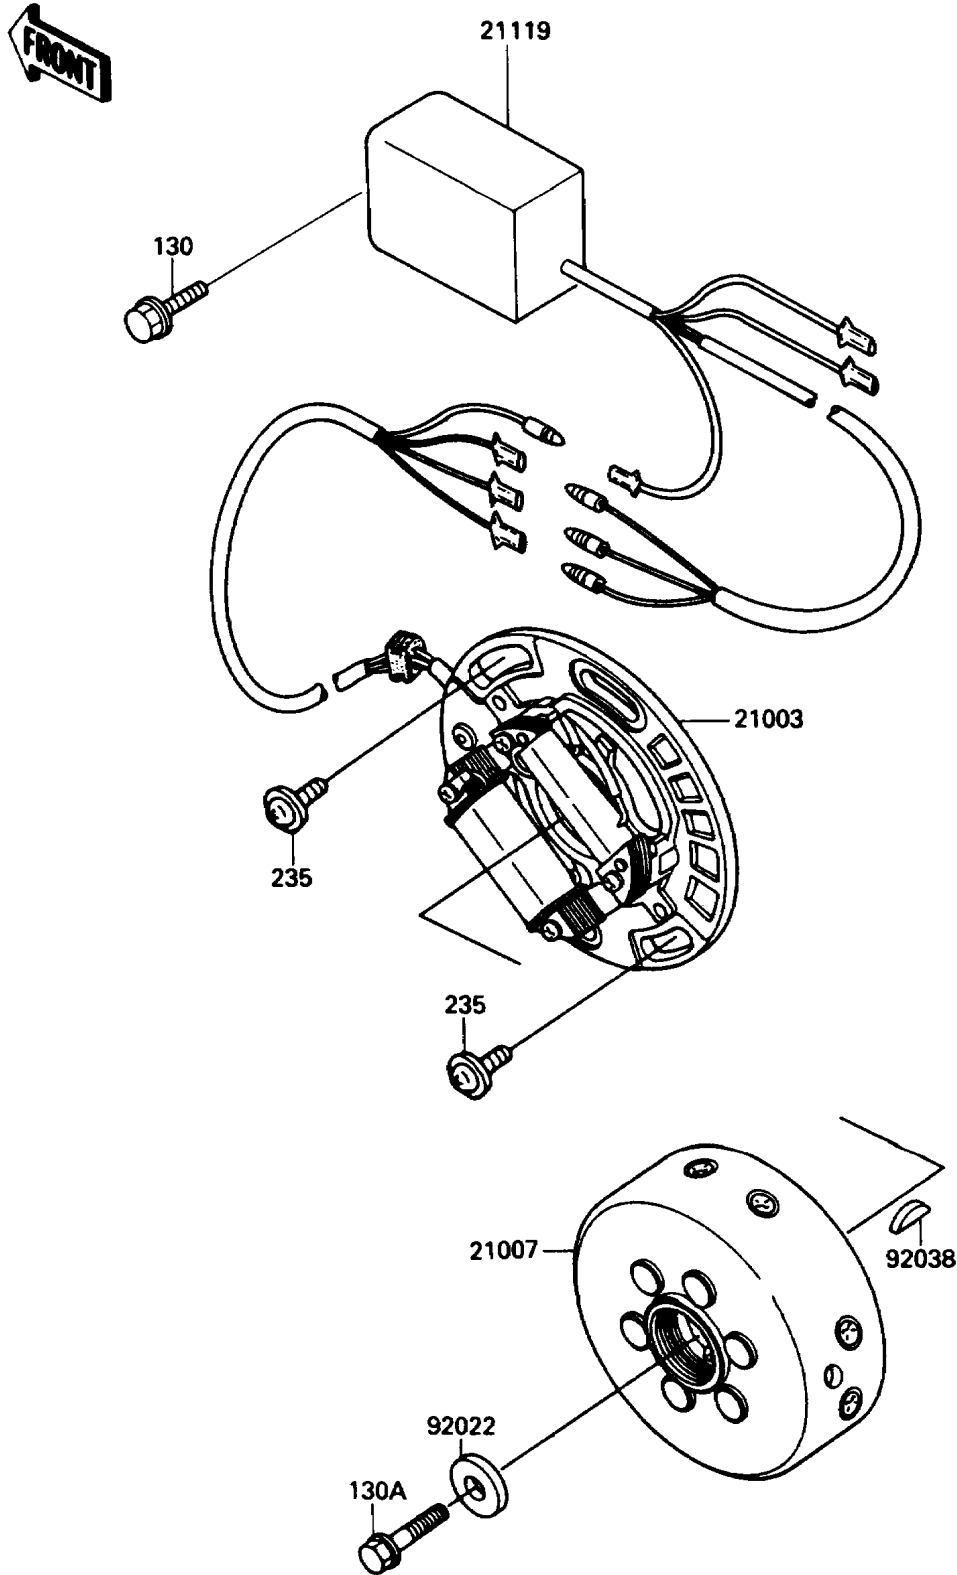

1988 KX125 PARTS DIAGRAM

Generator

E1810-0165

1988 KX125 PARTS LIST

Generator

ITEM NAME	PART NUMBER	QUANTITY
STATOR (Ref # 21003)	21003-1175	1
ROTOR (Ref # 21007)	21007-1157	1
IGNITER (Ref # 21119)	21119-1232	1
WASHER,8.5X22X3.2 (Ref # 92022)	92022-276	1
KEY,WOODRUFF (Ref # 92038)	92038-001	1
BOLT-FLANGED,6X16 (Ref # 130)	130G0616	1
BOLT-FLANGED (Ref # 130A)	130P0825	1
SCREW-PAN-WP-CROS (Ref # 235)	235B0616	2