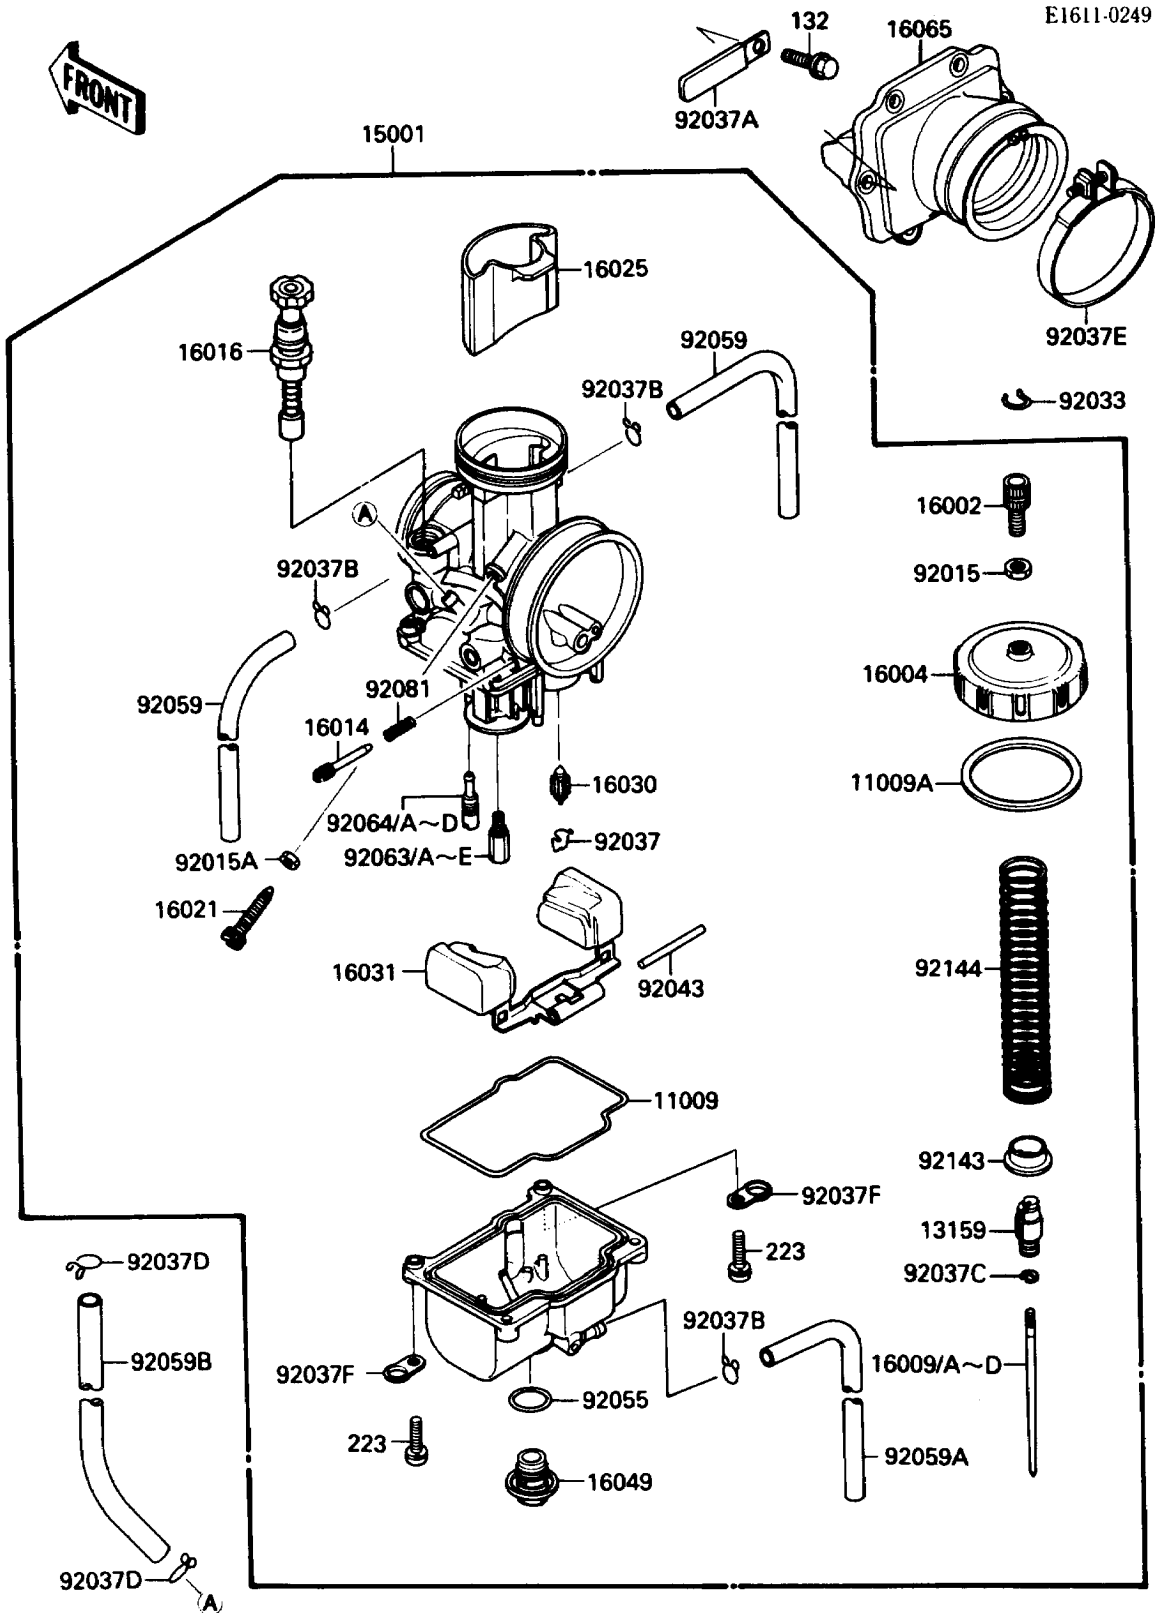

1988 KX125 PARTS DIAGRAM

Carburetor