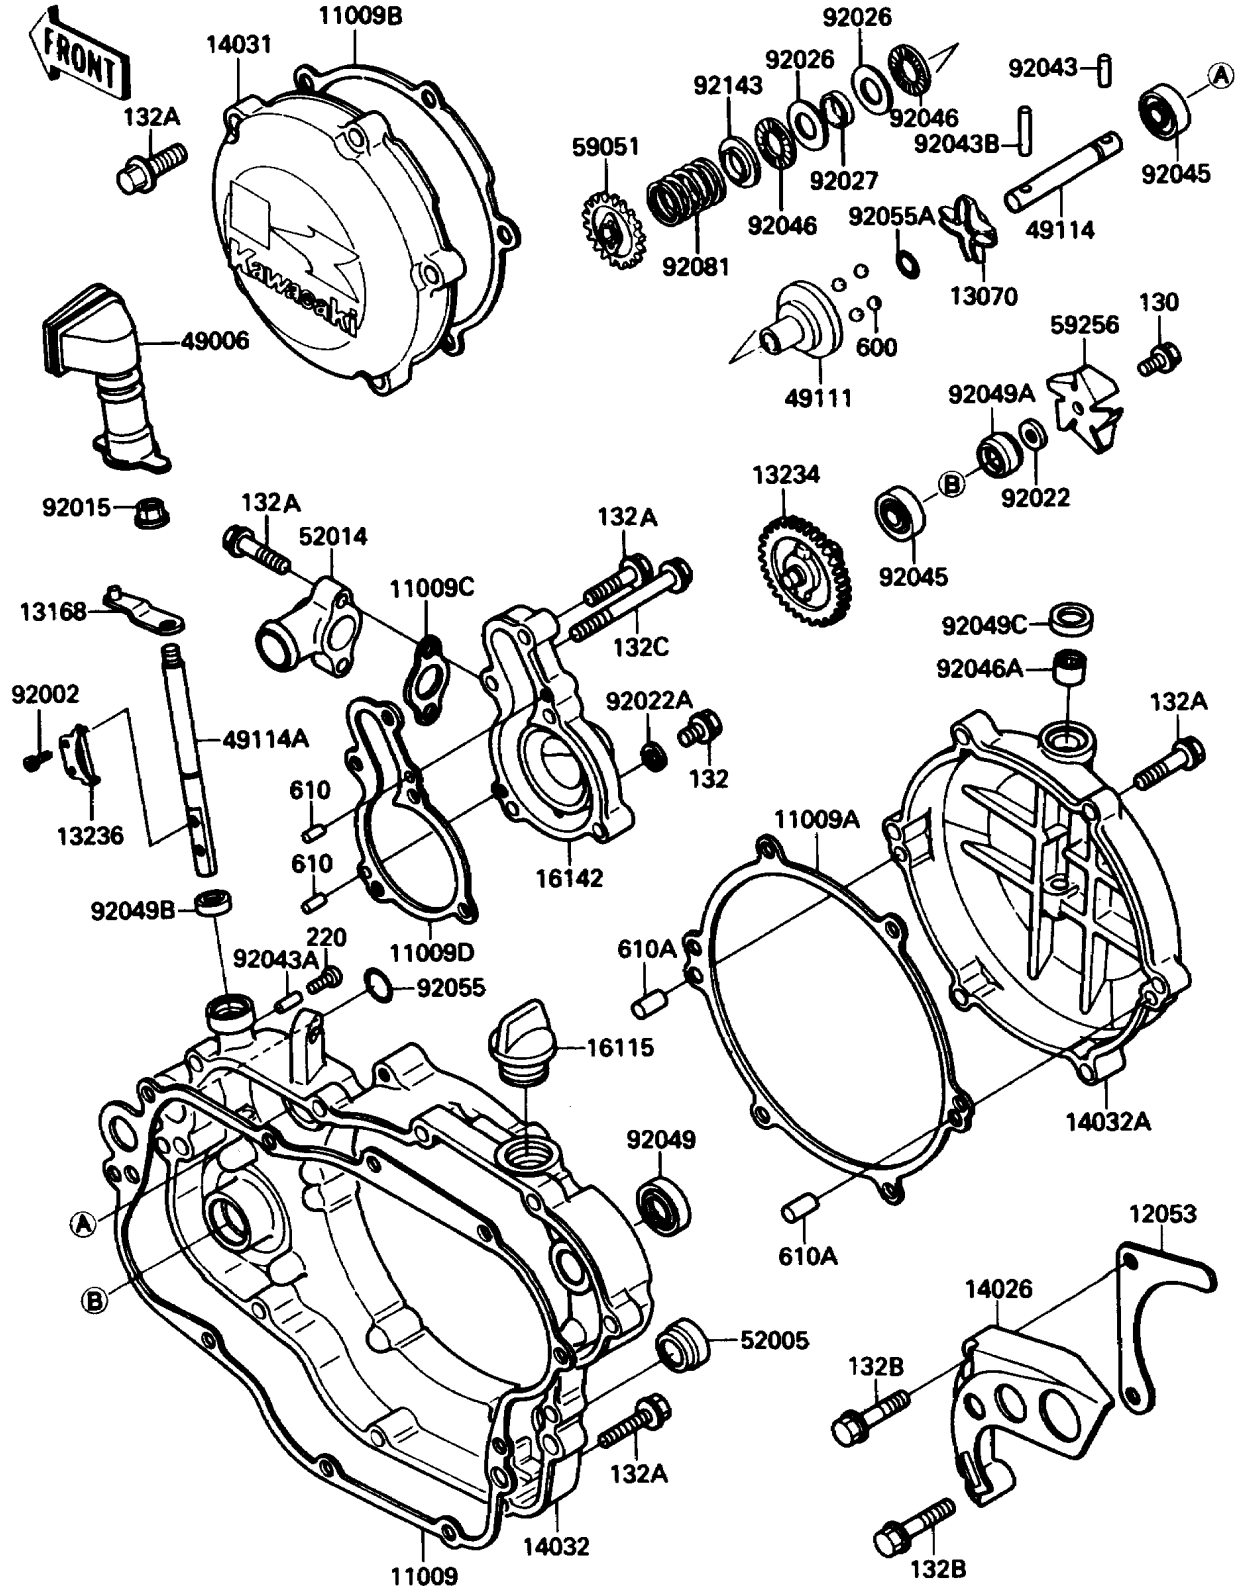

1988 KX125 PARTS DIAGRAM

Engine Cover(s)

E1431-0222

1988 KX125 PARTS LIST

Engine Cover(s)

ITEM NAME	PART NUMBER	QUANTITY
GASKET,CLUTCH COVER (Ref # 11009)	11009-1693	1
GASKET,RELEASE COVER (Ref # 11009A)	11009-1694	1
GASKET,GENERATOR COVER (Ref # 11009B)	11009-1695	1
GASKET,ELBOW (Ref # 11009C)	11009-1696	1
GASKET,PUMP COVER (Ref # 11009D)	11009-1697	1
GUIDE-CHAIN (Ref # 12053)	12053-1206	1
GUIDE (Ref # 13070)	13070-1122	1
LEVER,GOVERNOR (Ref # 13168)	13168-1371	1
SHAFT-COMP,PUMP (Ref # 13234)	13234-1078	1
LEVER-COMP,GOVERNOR (Ref # 13236)	13236-1182	1
COVER-CHAIN (Ref # 14026)	14026-1136	1
COVER-GENERATOR (Ref # 14031)	14031-1217	1
COVER-CLUTCH (Ref # 14032)	14032-1241	1
COVER-CLUTCH,RELEASE (Ref # 14032A)	14032-1242	1
CAP-OIL FILLER (Ref # 16115)	16115-018	1
COVER-PUMP (Ref # 16142)	16142-1084	1
BOOT,GOVERNOR (Ref # 49006)	49006-1228	1
HOLDER-GOVERNOR WEIGHT (Ref # 49111)	49111-1051	1
SHAFT-GOVERNOR (Ref # 49114)	49114-1058	1
SHAFT-GOVERNOR (Ref # 49114A)	49114-1064	1
GAUGE,OIL LEVEL (Ref # 52005)	52005-1055	1
ELBOW (Ref # 52014)	52014-1063	1
GEAR-SPUR,GOVERNOR,19T (Ref # 59051)	59051-1181	1
IMPELLER (Ref # 59256)	59256-1067	1
BOLT,SOCKET,4X8 (Ref # 92002)	92002-1403	2
NUT,6MM (Ref # 92015)	92015-1572	1
WASHER,5.2X13X1 (Ref # 92022)	92022-1380	1
WASHER,6.2X11X1 (Ref # 92022A)	92022-304	1
SPACER,15X28X1 (Ref # 92026)	92026-1238	2