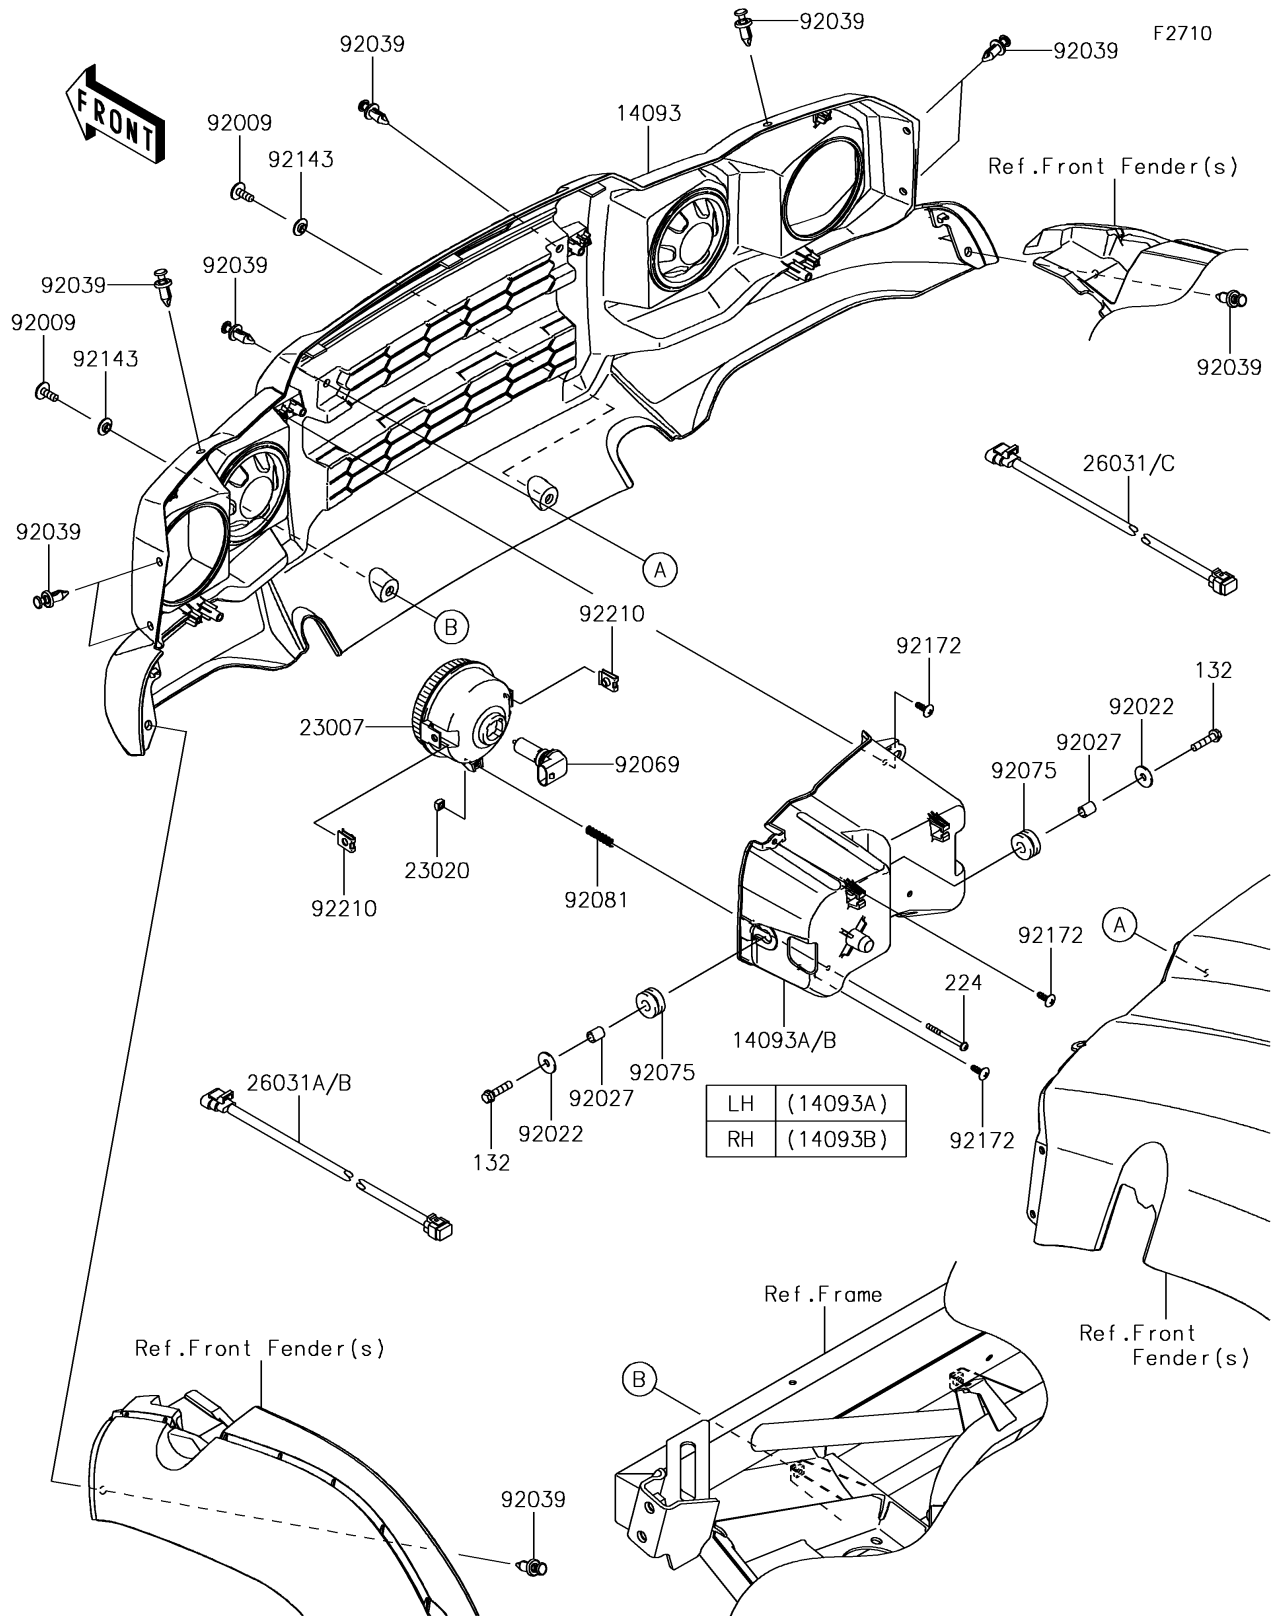

## 2017 MULE SX™ 4x4 SE PARTS DIAGRAM

Headlight(s)

## 2017 MULE SX™ 4x4 SE PARTS LIST

Headlight(s)

ITEM NAME	PART NUMBER	QUANTITY
BOLT-FLANGED-SMALL,6X25 (Ref # 132)	132BA0625	1
COVER,FR GRILL (Ref # 14093)	14093-0392	1
COVER,HEAD LAMP,LH (Ref # 14093A)	14093-0394	1
COVER,HEAD LAMP,RH (Ref # 14093B)	14093-0395	1
SCREW-PAN-WP-CROS,4X45 (Ref # 224)	224AA0445	1
LENS-COMP,HEAD LAMP (Ref # 23007)	23007-0096	1
NUT,4MM,FOCUS ADJUST (Ref # 23020)	23020-018	1
HARNESS,SUB,RH (Ref # 26031)	26031-1830	1
HARNESS,SUB,LH (Ref # 26031A)	26031-1982	1
SCREW,6X16 (Ref # 92009)	92009-1621	1
WASHER,6.5X20X1.6 (Ref # 92022)	92022-125	1
COLLAR,6.8X10X12 (Ref # 92027)	92027-162	1
RIVET (Ref # 92039)	92039-0776	1
BULB,12V 35/35W (Ref # 92069)	92069-0019	1
DAMPER,10X24X12 (Ref # 92075)	92075-1690	1
SPRING,FOCUS ADJUST (Ref # 92081)	92081-1896	1
COLLAR (Ref # 92143)	92143-1087	1
SCREW,TAPPING,5X14 (Ref # 92172)	92172-0265	1
NUT (Ref # 92210)	92210-1125	1