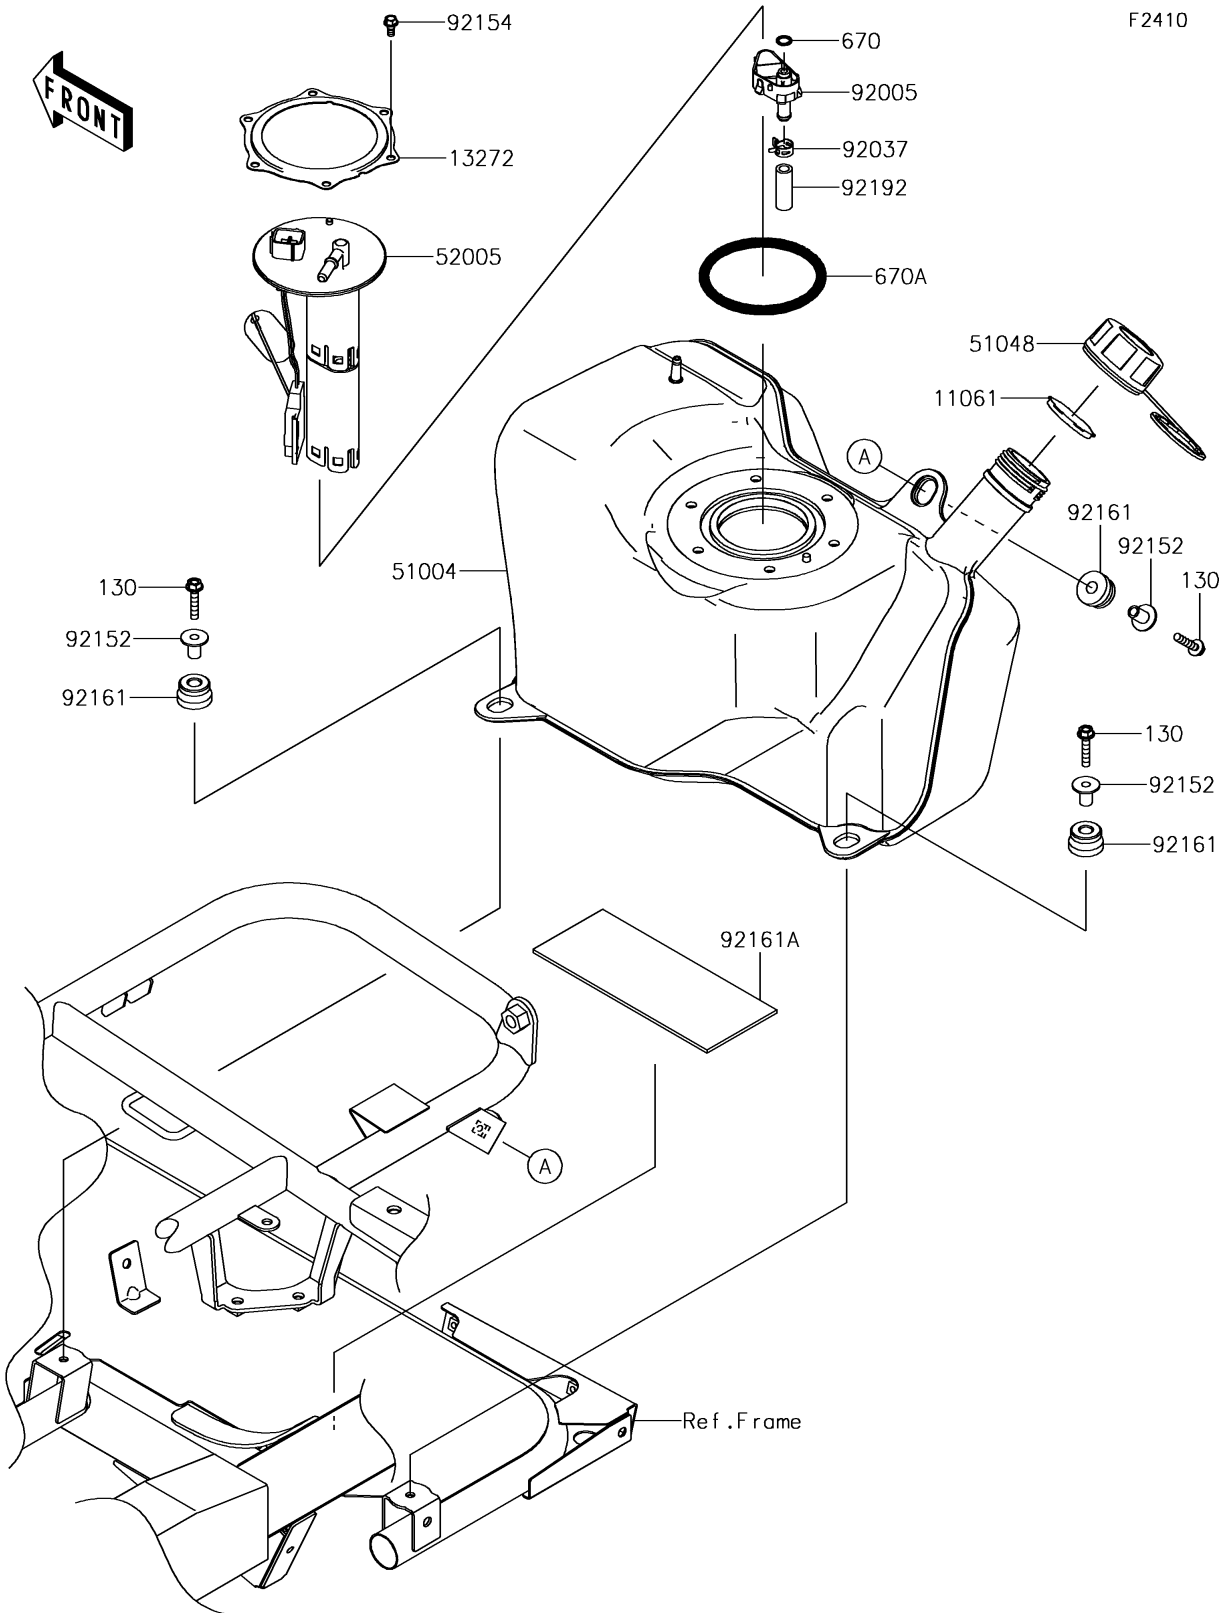

## 2017 MULE SX™ 4x4 SE PARTS DIAGRAM

Fuel Tank

## 2017 MULE SX™ 4x4 SE PARTS LIST

Fuel Tank

ITEM NAME	PART NUMBER	QUANTITY
GASKET,FUEL TANK CAP (Ref # 11061)	11061-0395	1
BOLT-FLANGED,6X30 (Ref # 130)	130BA0630	1
PLATE (Ref # 13272)	13272-1398	1
TANK-FUEL (Ref # 51004)	51004-0010	1
CAP-ASSY-TANK,FUEL (Ref # 51048)	51048-0026	1
GAUGE,FUEL (Ref # 52005)	52005-0757	1
O RING,9MM (Ref # 670)	670E1509	1
O RING (Ref # 670A)	670E5090	1
FITTING (Ref # 92005)	92005-0813	1
CLAMP,HOSE CLIP (Ref # 92037)	92037-1181	1
COLLAR,6.8X10X18.1 (Ref # 92152)	92152-1867	1
BOLT,FUEL PUMP (Ref # 92154)	92154-1326	1
DAMPER,10X28X17 (Ref # 92161)	92161-1614	1
DAMPER,80X200X3.175 (Ref # 92161A)	92161-1645	1
TUBE,8X13X37 (Ref # 92192)	92192-1622	1