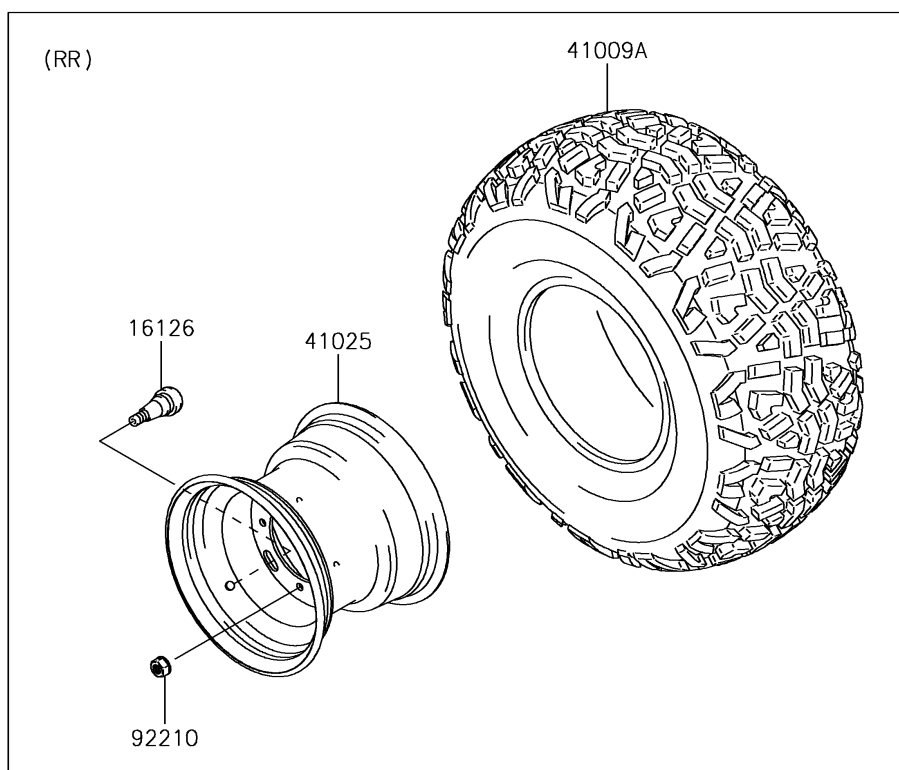

2017 MULE SX™ 4x4 SE PARTS DIAGRAM

Wheels/Tires

F2210

2017 MULE SX™ 4x4 SE PARTS LIST

Wheels/Tires

ITEM NAME	PART NUMBER	QUANTITY
VALVE (Ref # 16126)	16126-4001	1
TIRE,FR,24X9.00-10 4PR,K968M (Ref # 41009)	41009-0765	1
TIRE,RR,24X11.00-10 4PR,K968 (Ref # 41009A)	41009-0766	1
RIM,RR,10X8.5,F.S.BLACK (Ref # 41025)	41025-0039-397	1
RIM,FR,10X7.0 AT,F.S.BLACK (Ref # 41025A)	41025-0040-397	1
NUT,LOCK,10MM (Ref # 92210)	92210-1204	1