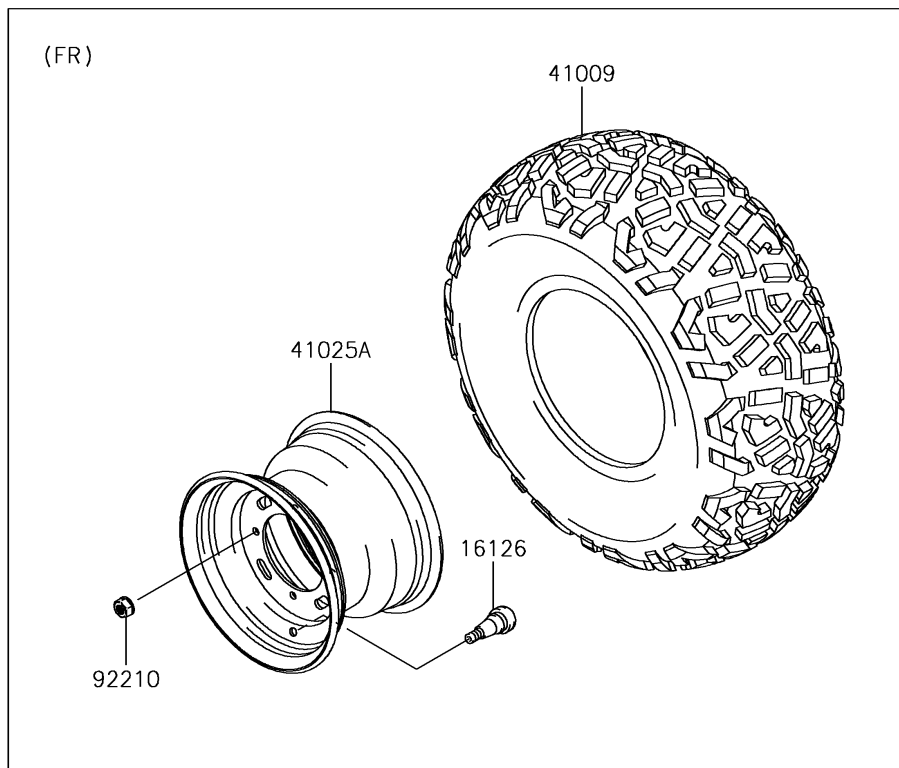

2017 MULE SX™ 4x4 SE PARTS DIAGRAM

Wheels/Tires

F2210

2017 MULE SX™ 4x4 SE PARTS LIST

Wheels/Tires

ITEM NAME	PART NUMBER	QUANTITY
VALVE (Ref # 16126)	16126-4001	1
TIRE,FR,24X9.00-10 4PR,K968M (Ref # 41009)	41009-0765	1
TIRE,RR,24X11.00-10 4PR,K968 (Ref # 41009A)	41009-0766	1
RIM,RR,10X8.5,F.S.BLACK (Ref # 41025)	41025-0039-397	1
RIM,FR,10X7.0 AT,F.S.BLACK (Ref # 41025A)	41025-0040-397	1
NUT,LOCK,10MM (Ref # 92210)	92210-1204	1