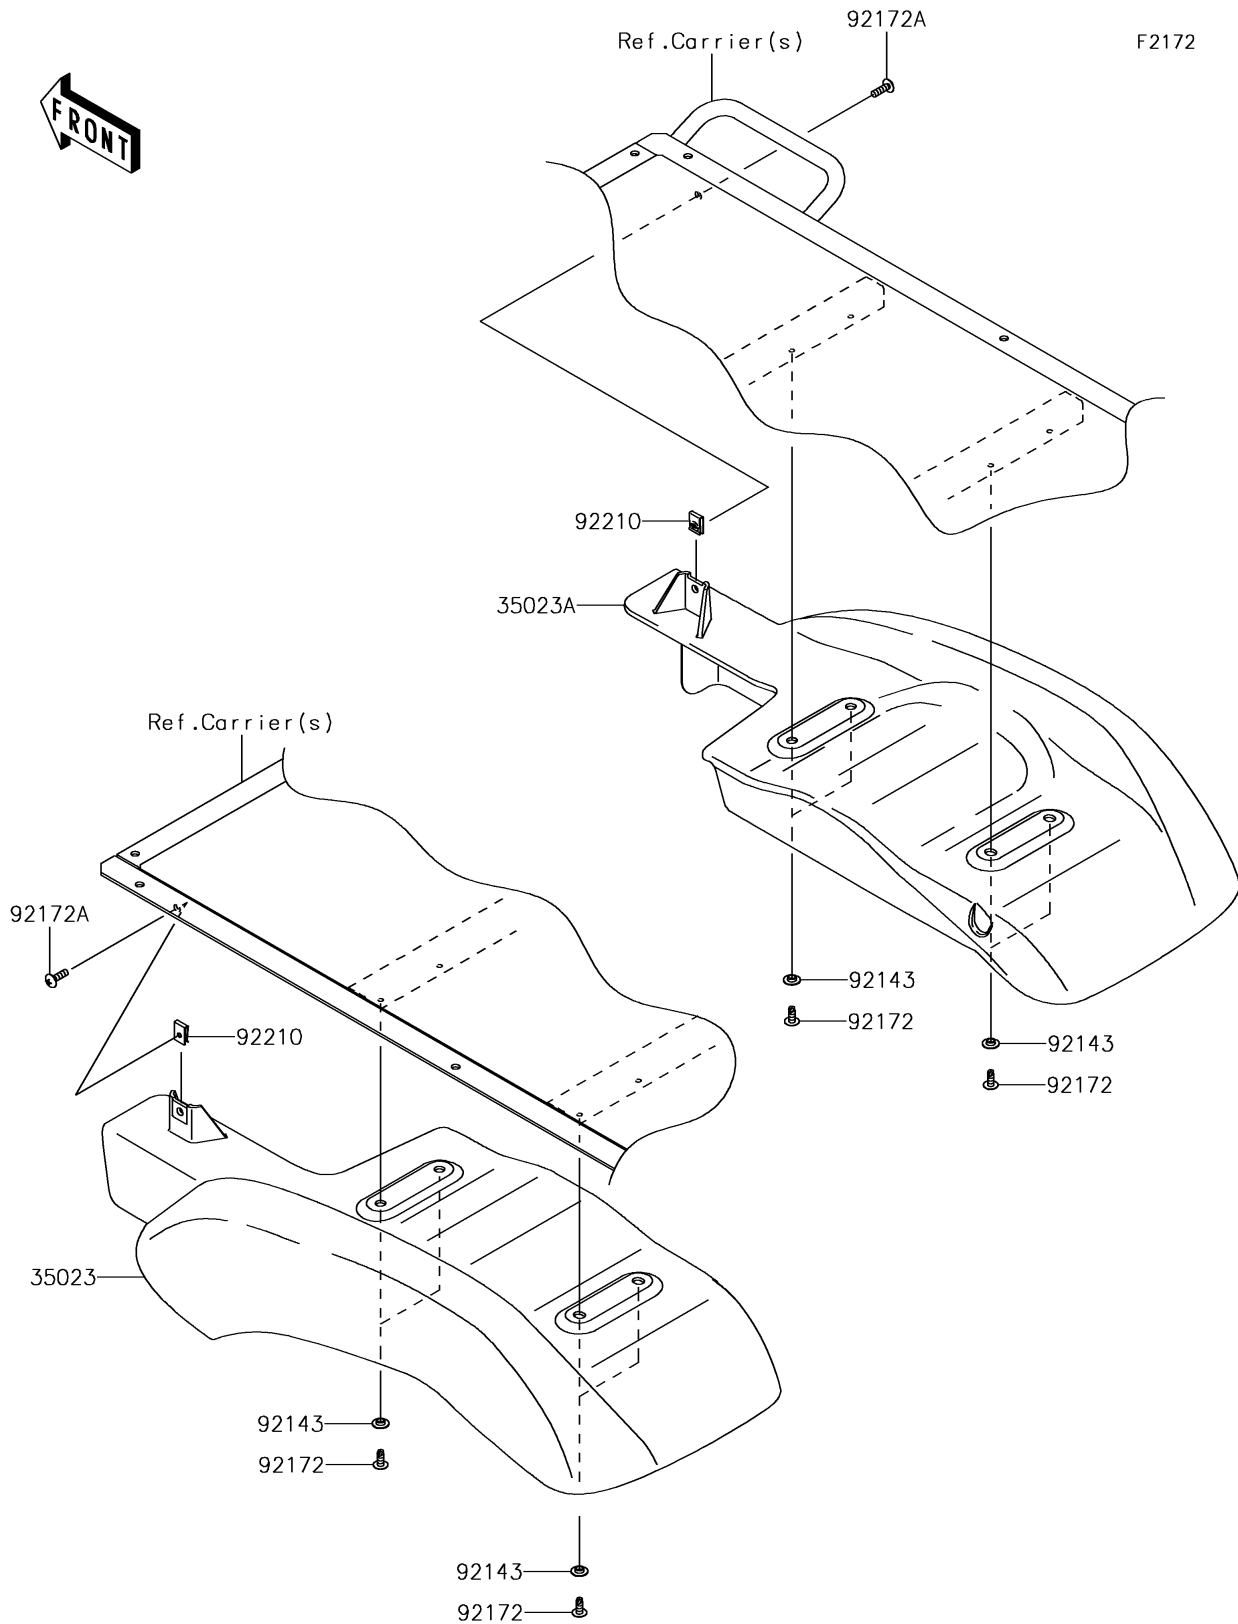

2017 MULE SX™ 4x4 SE PARTS DIAGRAM

Rear Fender(s)

2017 MULE SX™ 4x4 SE PARTS LIST

Rear Fender(s)

ITEM NAME	PART NUMBER	QUANTITY
FENDER-REAR,LH,F.BLACK (Ref # 35023)	35023-0045-6Z	1
FENDER-REAR,RH,F.BLACK (Ref # 35023A)	35023-0046-6Z	1
COLLAR (Ref # 92143)	92143-1087	1
SCREW,TAPPING,6X16 (Ref # 92172)	92172-0739	1
SCREW,TAPPING,6X20 (Ref # 92172A)	92172-0883	1
NUT,LEAF SPRING,6MM (Ref # 92210)	92210-0624	1