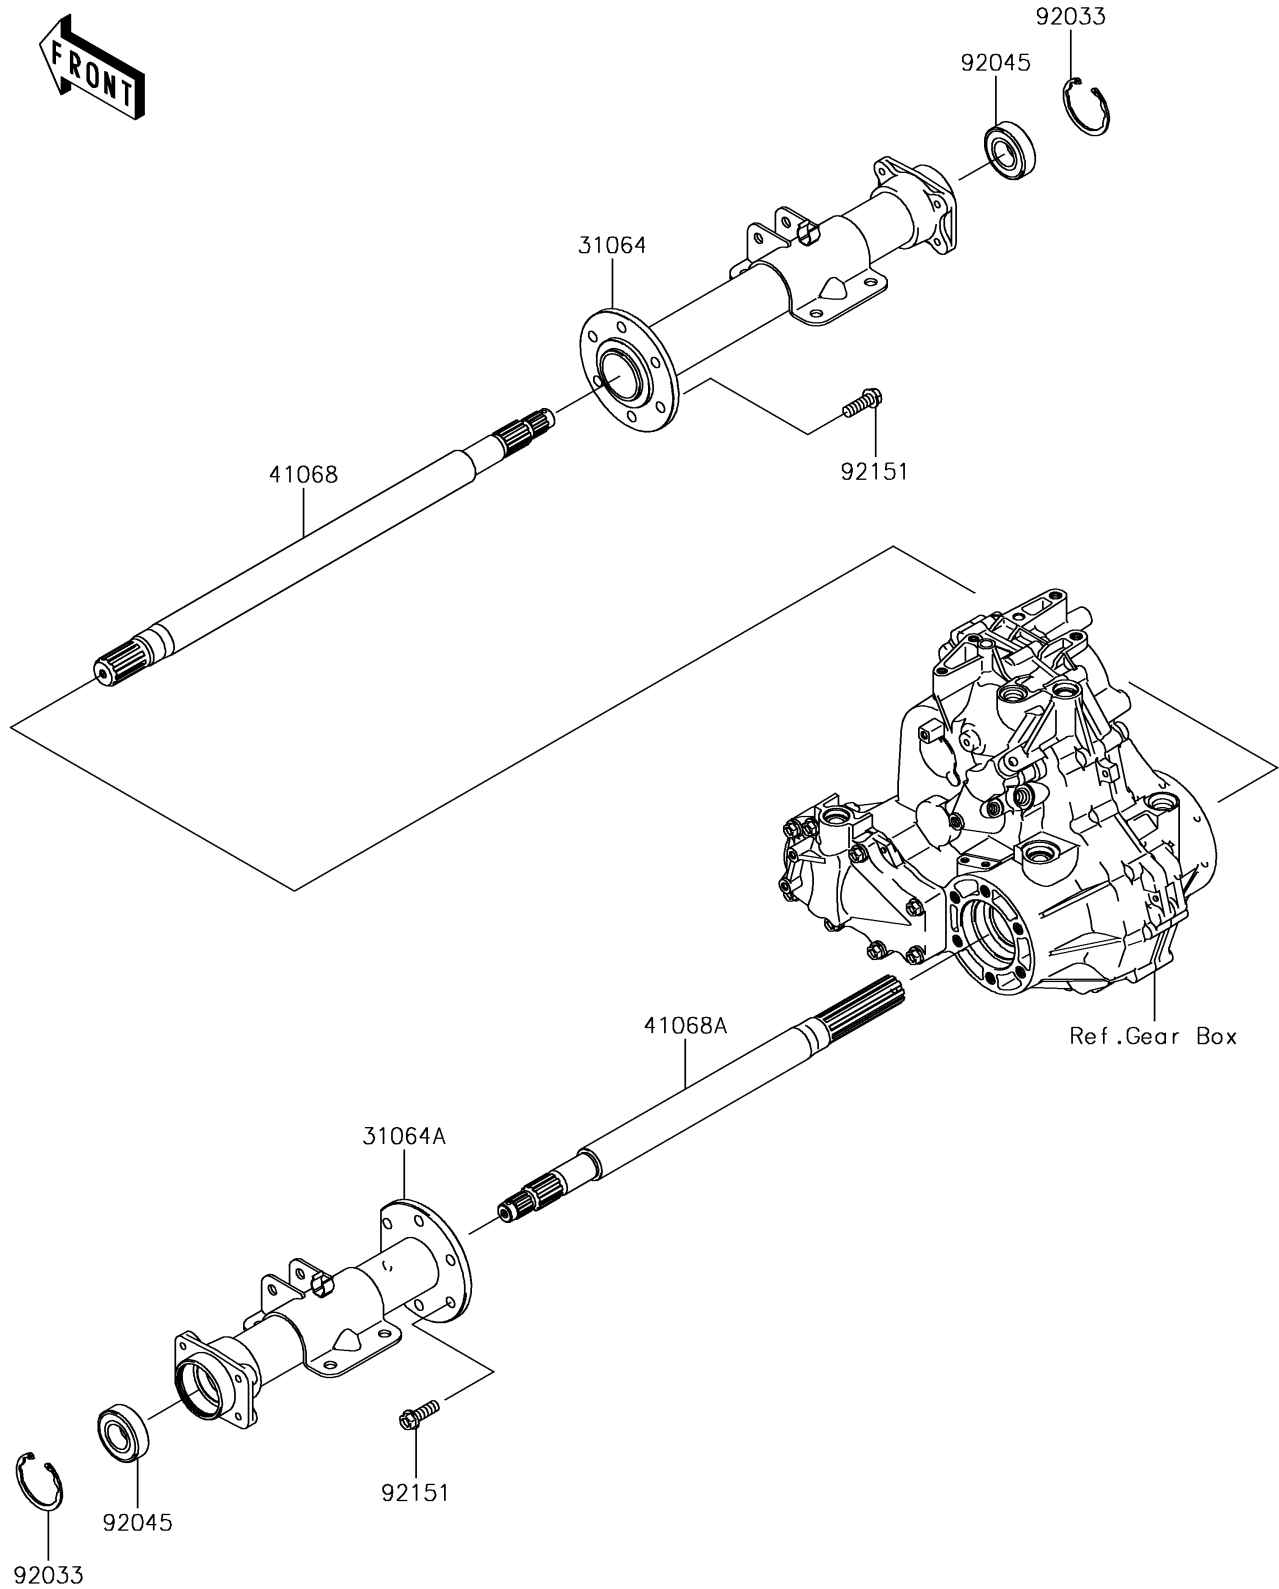

## 2017 MULE SX™ 4x4 SE PARTS DIAGRAM

Rear Axle

E3133

## 2017 MULE SX™ 4x4 SE PARTS LIST

Rear Axle

ITEM NAME	PART NUMBER	QUANTITY
PIPE-COMP,RH (Ref # 31064)	31064-0645	1
PIPE-COMP,LH (Ref # 31064A)	31064-0646	1
AXLE,RH (Ref # 41068)	41068-0036	1
AXLE,LH (Ref # 41068A)	41068-0037	1
RING-SNAP (Ref # 92033)	92033-2149	1
BEARING-BALL,6205A26DDU2 (Ref # 92045)	92045-0044	1
BOLT,10X28 (Ref # 92151)	92151-2142	1