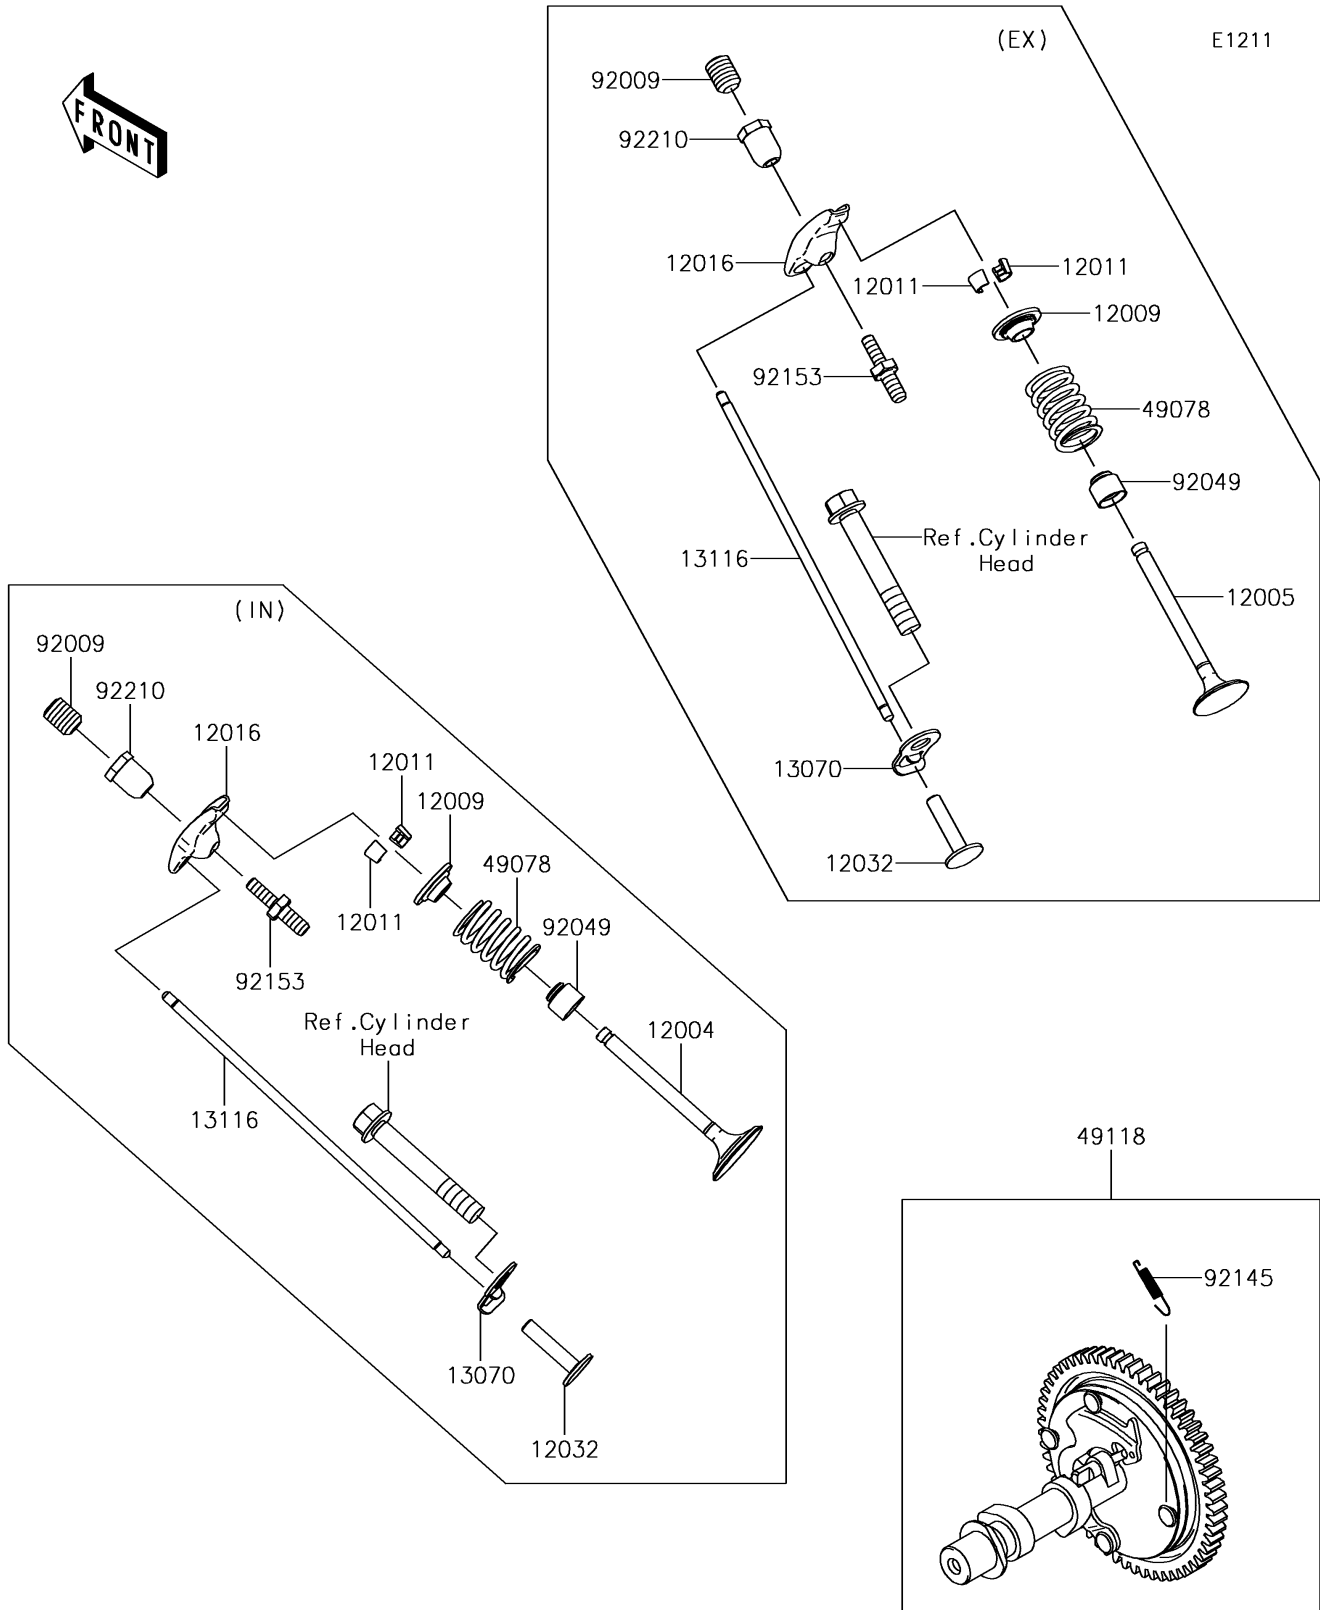

2017 MULE SX™ 4x4 SE PARTS DIAGRAM

Valve(s)/Camshaft(s)

2017 MULE SX™ 4x4 SE PARTS LIST

Valve(s)/Camshaft(s)

ITEM NAME	PART NUMBER	QUANTITY
VALVE-INTAKE (Ref # 12004)	12004-7004	1
VALVE-EXHAUST (Ref # 12005)	12005-7013	1
RETAINER-VALVE SPRING (Ref # 12009)	12009-7004	1
COLLET (Ref # 12011)	12011-2052	1
ARM-ROCKER (Ref # 12016)	12016-7007	1
TAPPET (Ref # 12032)	12032-7001	1
GUIDE,ROD-PUSH (Ref # 13070)	13070-7012	1
ROD-PUSH (Ref # 13116)	13116-7004	1
SPRING-ENGINE VALVE (Ref # 49078)	49078-7003	1
CAMSHAFT-COMP (Ref # 49118)	49118-0873	1
SCREW (Ref # 92009)	92009-2341	1
SEAL-OIL,7X15X13 (Ref # 92049)	92049-7020	1
SPRING (Ref # 92145)	92145-1653	1
BOLT (Ref # 92153)	92153-7019	1
NUT,M6 (Ref # 92210)	92210-7033	1