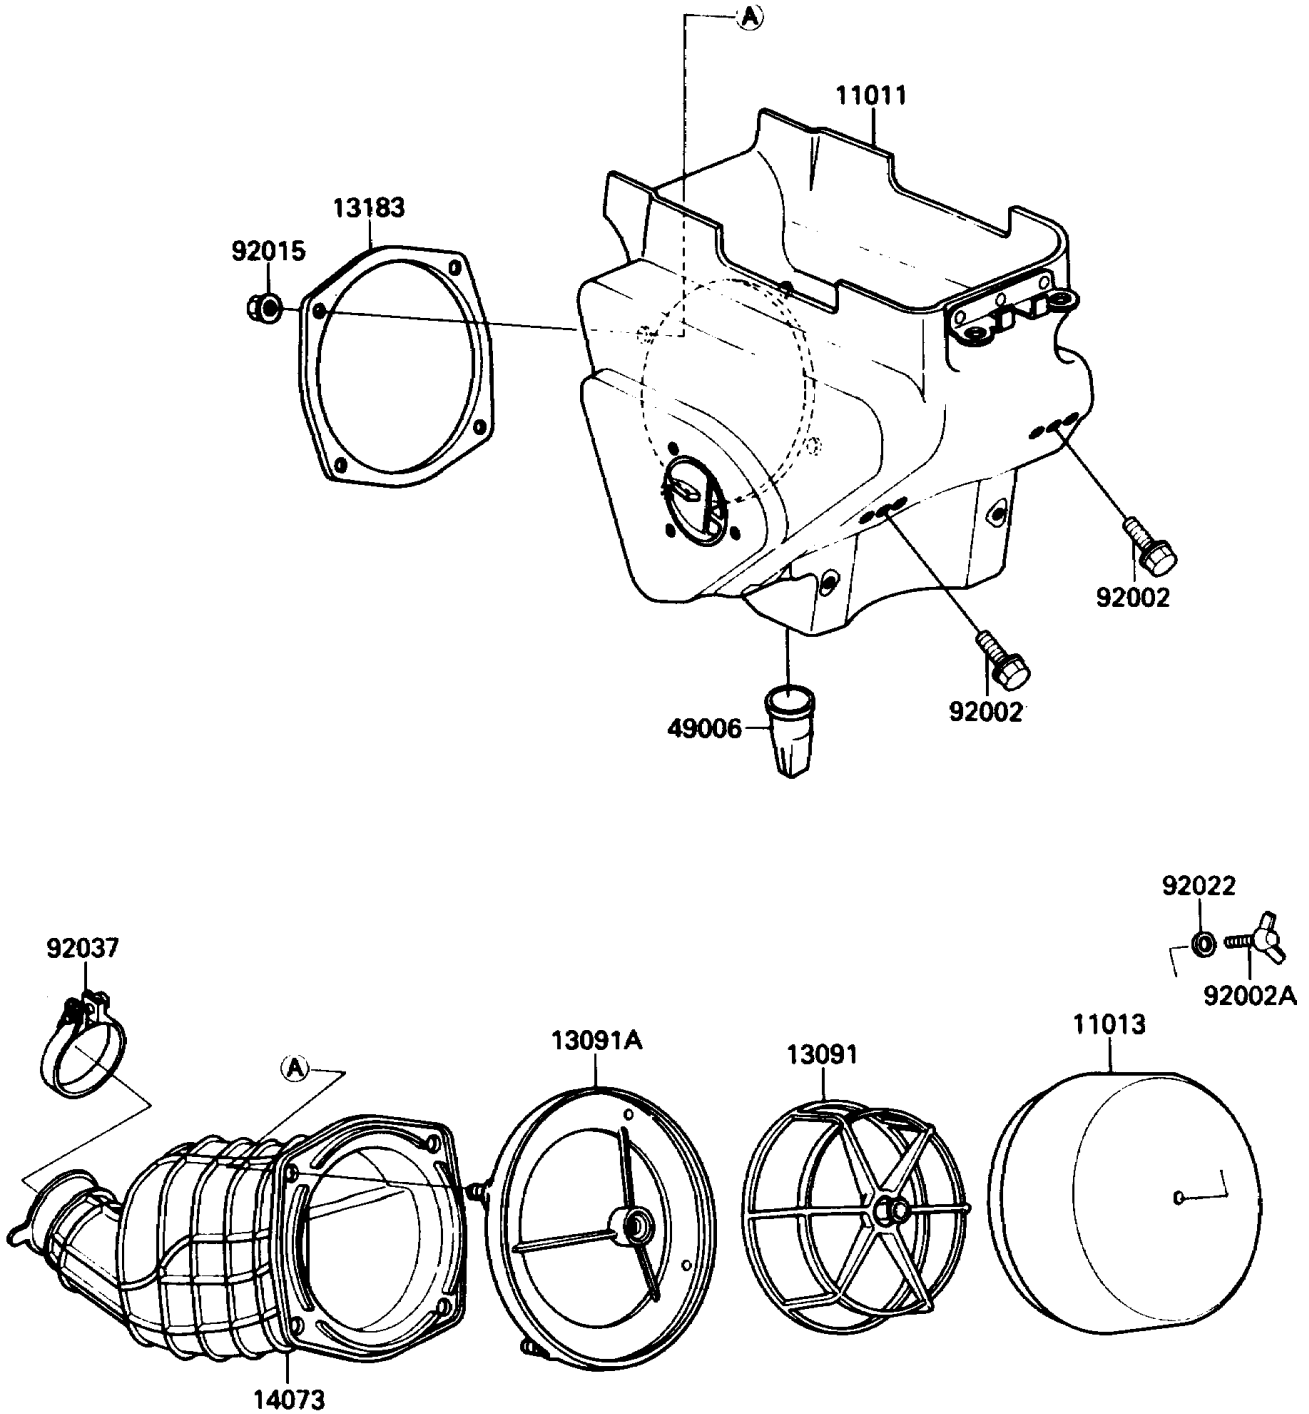

# 1988 KX125 PARTS DIAGRAM

Air Cleaner

E1130-0249

# 1988 KX125 PARTS LIST

## Air Cleaner

ITEM NAME	PART NUMBER	QUANTITY
CASE-AIR FILTER (Ref # 11011)	11011-1298	1
ELEMENT-AIR FILTER (Ref # 11013)	11013-1150	1
HOLDER,ELEMENT (Ref # 13091)	13091-1454	1
HOLDER,DUCT (Ref # 13091A)	13091-1455	1
PLATE,DUCT FITTING (Ref # 13183)	13183-1046	1
DUCT,AIR FILTER (Ref # 14073)	14073-1327	1
BOOT (Ref # 49006)	49006-1012	1
BOLT,6X14 (Ref # 92002)	92002-1460	2
BOLT,WING (Ref # 92002A)	92002-1719	1
NUT,FLANGED,5MM (Ref # 92015)	92015-1259	4
WASHER,6.5X20X1.6 (Ref # 92022)	92022-125	1
CLAMP,AIR FILTER (Ref # 92037)	92037-171	1