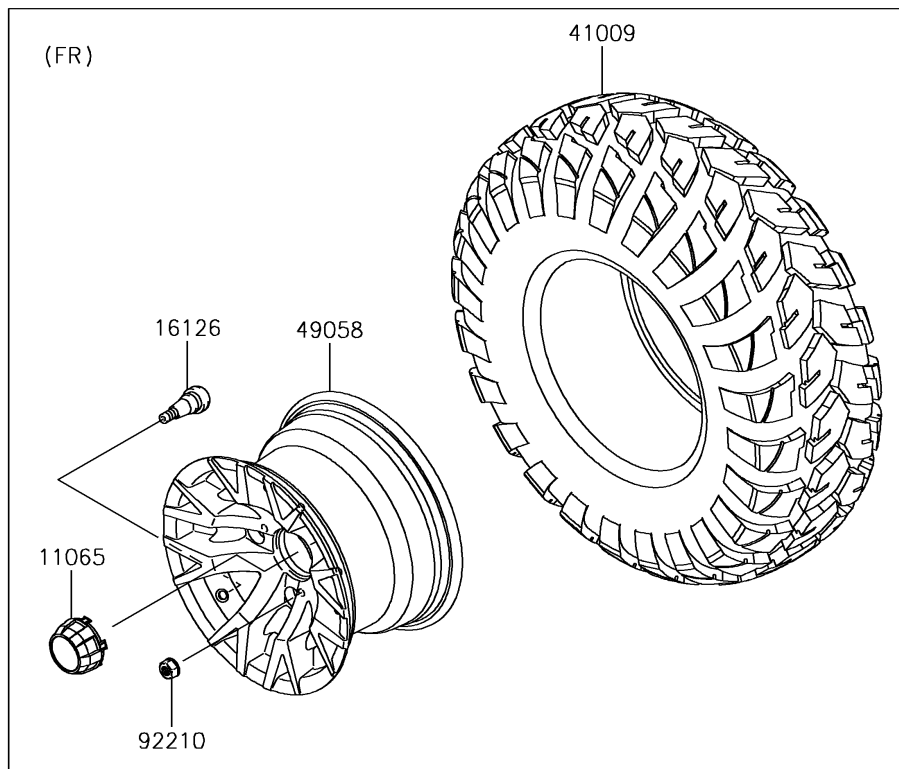

## 2017 MULE SX™ 4x4 XC SE PARTS DIAGRAM

Wheels/Tires

F2210

## 2017 MULE SX™ 4x4 XC SE PARTS LIST

Wheels/Tires

ITEM NAME	PART NUMBER	QUANTITY
CAP,WHEEL,F.BLACK (Ref # 11065)	11065-0893-6Z	1
VALVE (Ref # 16126)	16126-4001	1
TIRE,26X9.00R12 4PR,FRONTIER (Ref # 41009)	41009-0696	1
WHEEL,FR,12X7.5AT,BLACK (Ref # 49058)	49058-0635-31D	1
WHEEL,RR,12X7.5AT,BLACK (Ref # 49058A)	49058-0636-31D	1
NUT,LOCK,10MM (Ref # 92210)	92210-1204	1