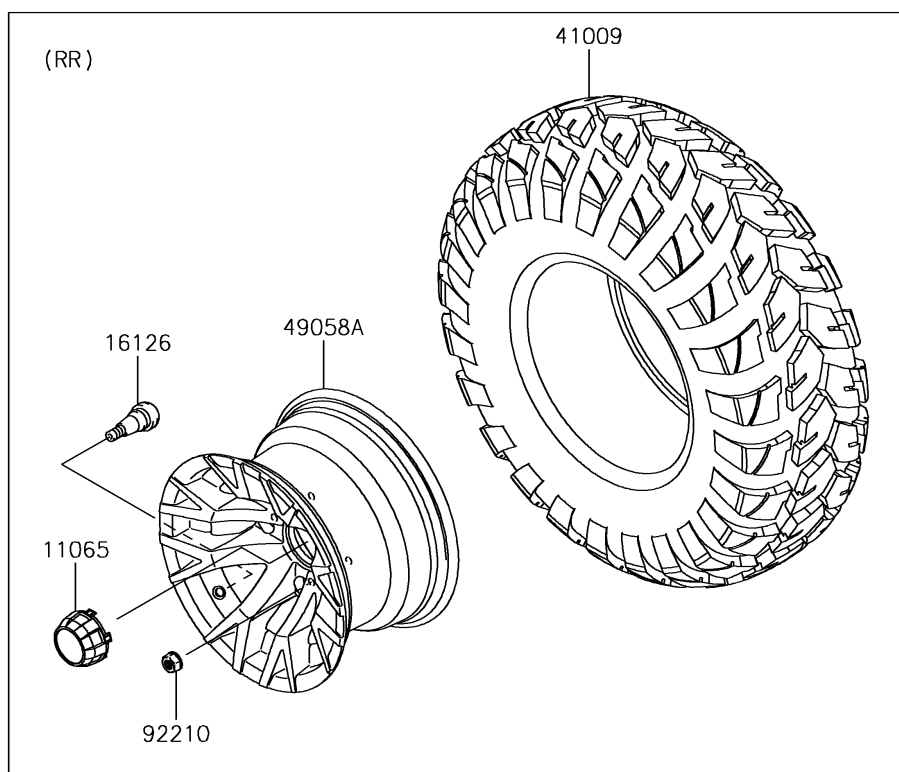

## 2017 MULE SX™ 4x4 XC SE PARTS DIAGRAM

Wheels/Tires

F2210

## 2017 MULE SX™ 4x4 XC SE PARTS LIST

Wheels/Tires

ITEM NAME	PART NUMBER	QUANTITY
CAP,WHEEL,F.BLACK (Ref # 11065)	11065-0893-6Z	1
VALVE (Ref # 16126)	16126-4001	1
TIRE,26X9.00R12 4PR,FRONTIER (Ref # 41009)	41009-0696	1
WHEEL,FR,12X7.5AT,BLACK (Ref # 49058)	49058-0635-31D	1
WHEEL,RR,12X7.5AT,BLACK (Ref # 49058A)	49058-0636-31D	1
NUT,LOCK,10MM (Ref # 92210)	92210-1204	1