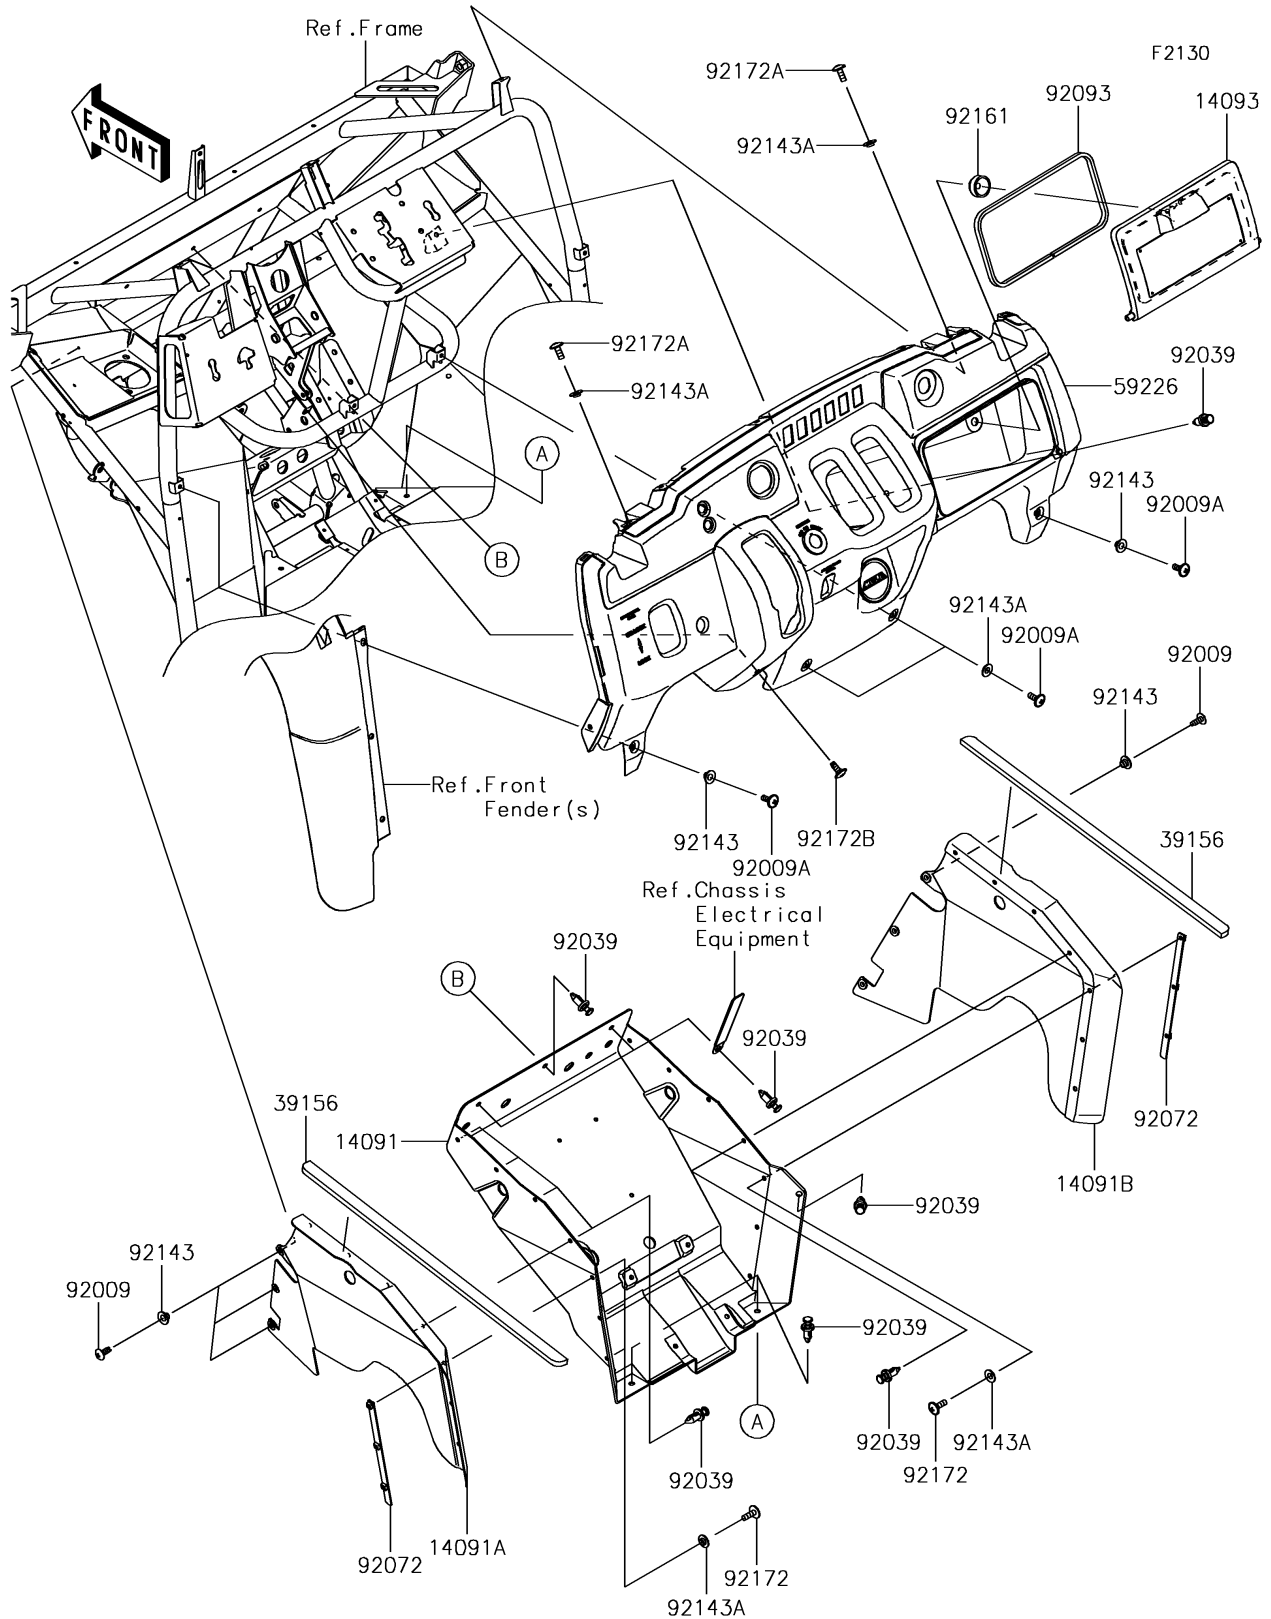

## 2017 MULE SX™ 4x4 XC SE PARTS DIAGRAM

### Frame Fittings(Front)

## 2017 MULE SX™ 4x4 XC SE PARTS LIST

Frame Fittings(Front)

ITEM NAME	PART NUMBER	QUANTITY
COVER,FLOOR,CNT (Ref # 14091)	14091-0408	1
COVER,FLOOR,SIDE,LH (Ref # 14091A)	14091-0424	1
COVER,FLOOR,SIDE,RH (Ref # 14091B)	14091-0425	1
COVER,GLOVE BOX (Ref # 14093)	14093-0396	1
PAD (Ref # 39156)	39156-0071	1
PANEL-CONTROL (Ref # 59226)	59226-0734	1
SCREW,TAPPING,6X16 (Ref # 92009)	92009-1166	1
SCREW,6X16 (Ref # 92009A)	92009-1621	1
RIVET (Ref # 92039)	92039-0776	1
BAND (Ref # 92072)	92072-0042	1
SEAL,6X10 (Ref # 92093)	92093-0658	1
COLLAR (Ref # 92143)	92143-1057	1
COLLAR (Ref # 92143A)	92143-1087	1
DAMPER (Ref # 92161)	92161-0568	1
SCREW,6X18 (Ref # 92172)	92172-0002	1
SCREW,6X16 (Ref # 92172A)	92172-0236	1
SCREW,6X16 (Ref # 92172B)	92172-0711	1