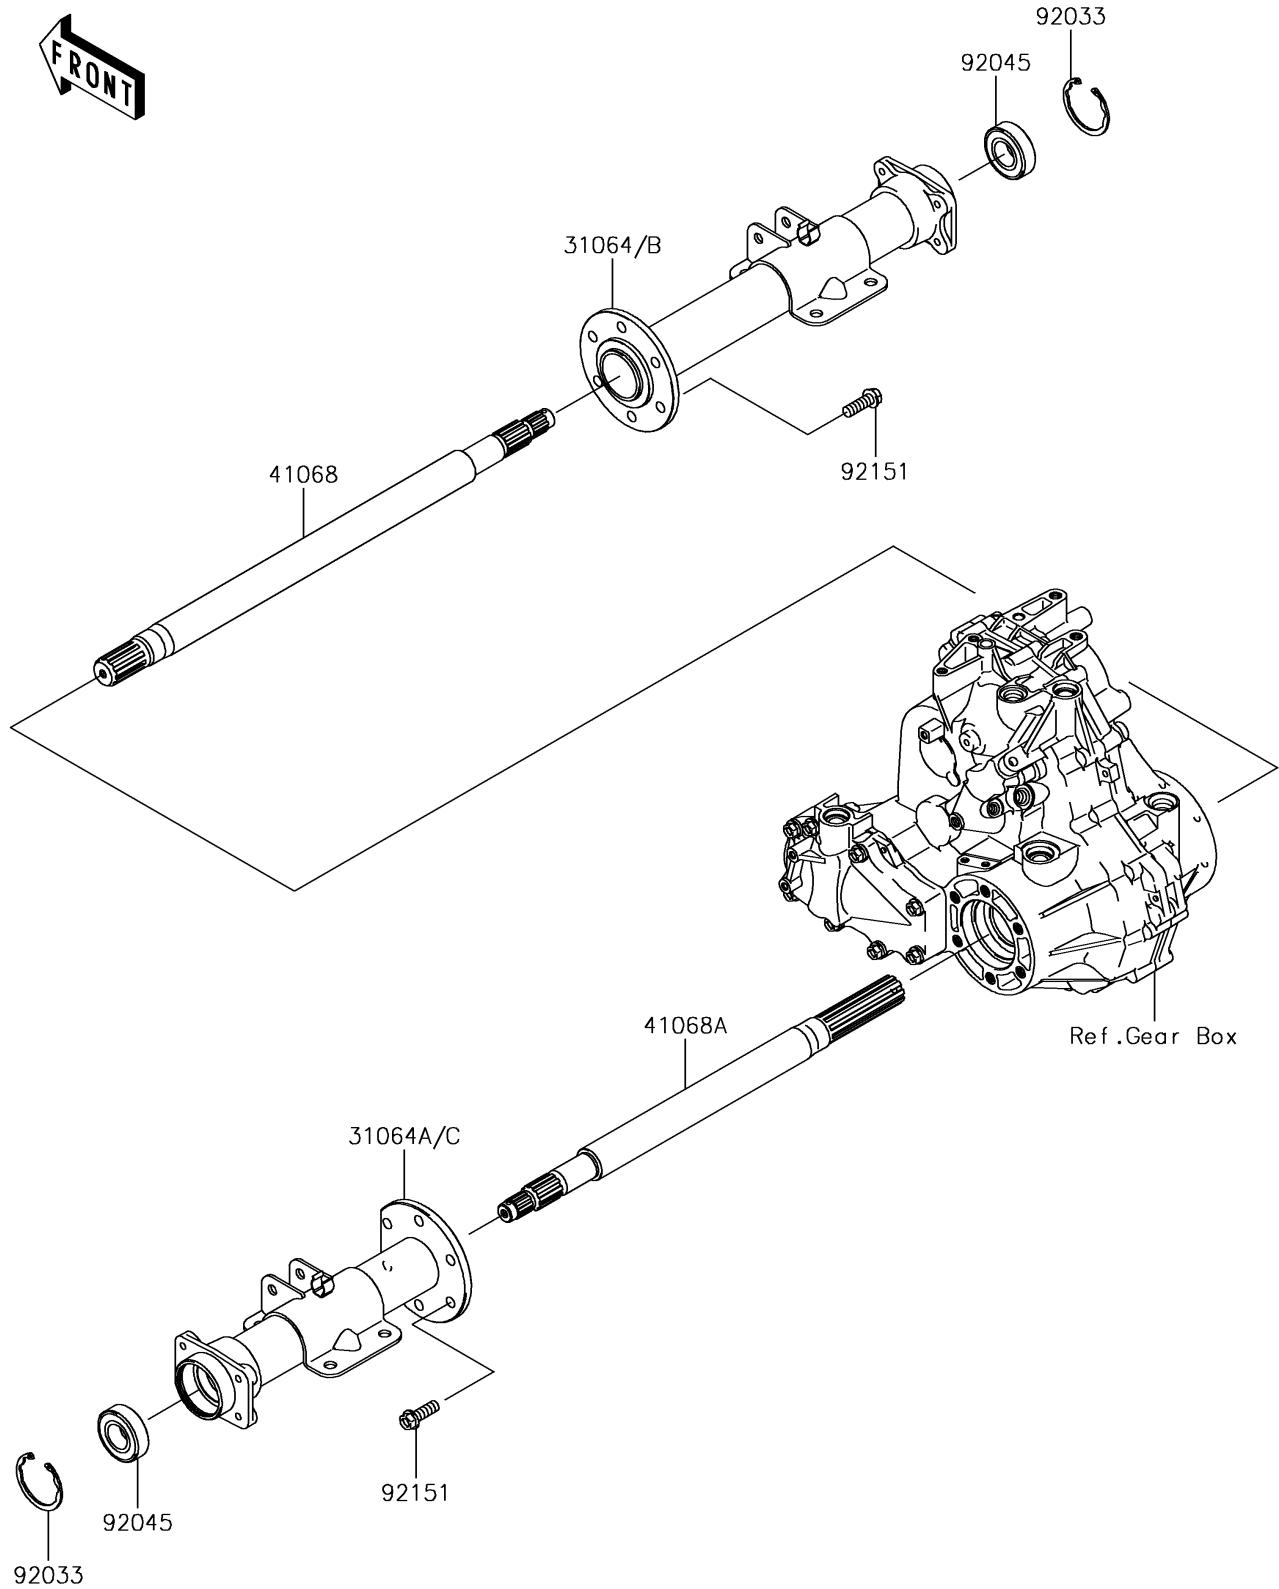

2019 MULE SX™ 4x4 XC SE PARTS DIAGRAM

Rear Axle

E3133

2019 MULE SX™ 4x4 XC SE PARTS LIST

Rear Axle

ITEM NAME	PART NUMBER	QUANTITY
PIPE-COMP,RH (Ref # 31064B)	31064-0709	1
PIPE-COMP,LH (Ref # 31064C)	31064-0710	1
AXLE,RH (Ref # 41068)	41068-0036	1
AXLE,LH (Ref # 41068A)	41068-0037	1
RING-SNAP (Ref # 92033)	92033-2149	1
BEARING-BALL,6205A26DDU2 (Ref # 92045)	92045-0044	1
BOLT,10X28 (Ref # 92151)	92151-2142	1