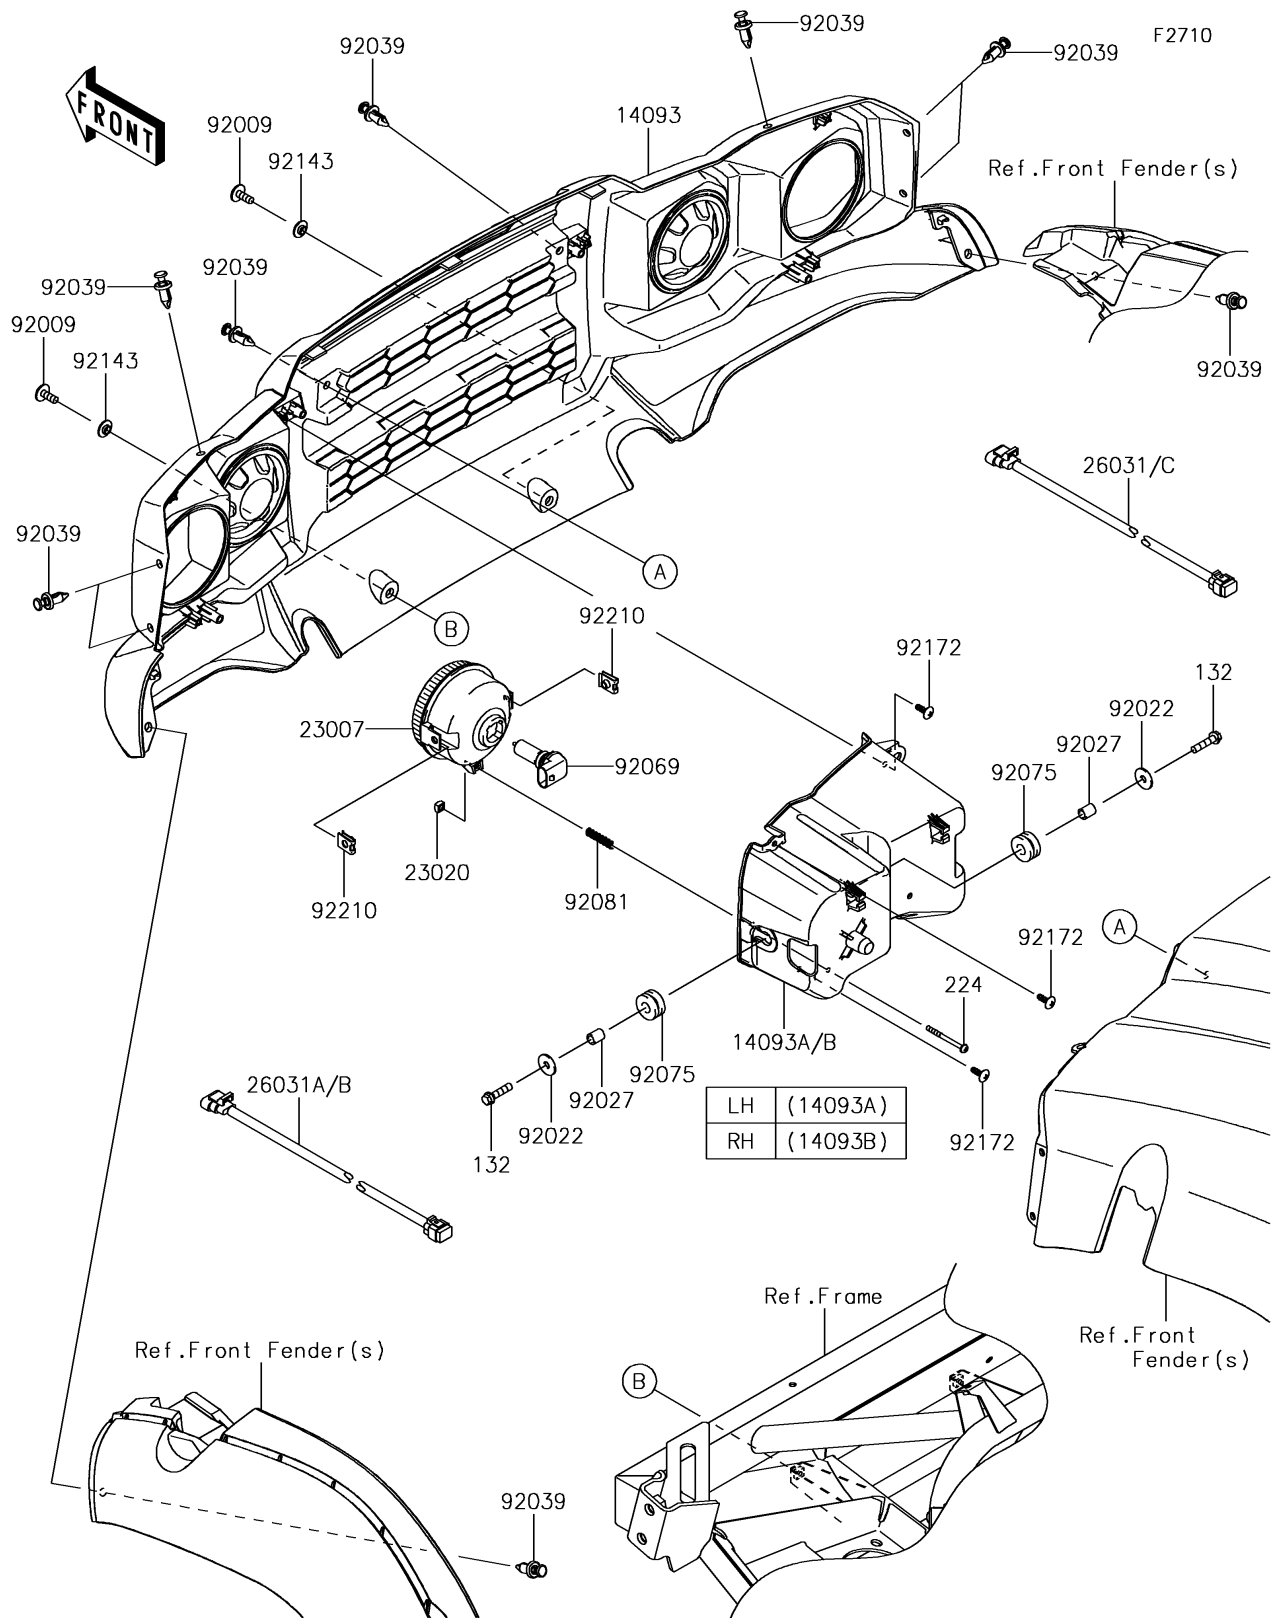

2017 MULE SX™ 4x4 XC PARTS DIAGRAM

Headlight(s)

2017 MULE SX™ 4x4 XC PARTS LIST

Headlight(s)

ITEM NAME	PART NUMBER	QUANTITY
BOLT-FLANGED-SMALL,6X25 (Ref # 132)	132BA0625	1
COVER,FR GRILL (Ref # 14093)	14093-0392	1
COVER,HEAD LAMP,LH (Ref # 14093A)	14093-0394	1
COVER,HEAD LAMP,RH (Ref # 14093B)	14093-0395	1
SCREW-PAN-WP-CROS,4X45 (Ref # 224)	224AA0445	1
LENS-COMP,HEAD LAMP (Ref # 23007)	23007-0096	1
NUT,4MM,FOCUS ADJUST (Ref # 23020)	23020-018	1
HARNESS,SUB,RH (Ref # 26031)	26031-1830	1
HARNESS,SUB,LH (Ref # 26031A)	26031-1982	1
SCREW,6X16 (Ref # 92009)	92009-1621	1
WASHER,6.5X20X1.6 (Ref # 92022)	92022-125	1
COLLAR,6.8X10X12 (Ref # 92027)	92027-162	1
RIVET (Ref # 92039)	92039-0776	1
BULB,12V 35/35W (Ref # 92069)	92069-0019	1
DAMPER,10X24X12 (Ref # 92075)	92075-1690	1
SPRING,FOCUS ADJUST (Ref # 92081)	92081-1896	1
COLLAR (Ref # 92143)	92143-1087	1
SCREW,TAPPING,5X14 (Ref # 92172)	92172-0265	1
NUT (Ref # 92210)	92210-1125	1