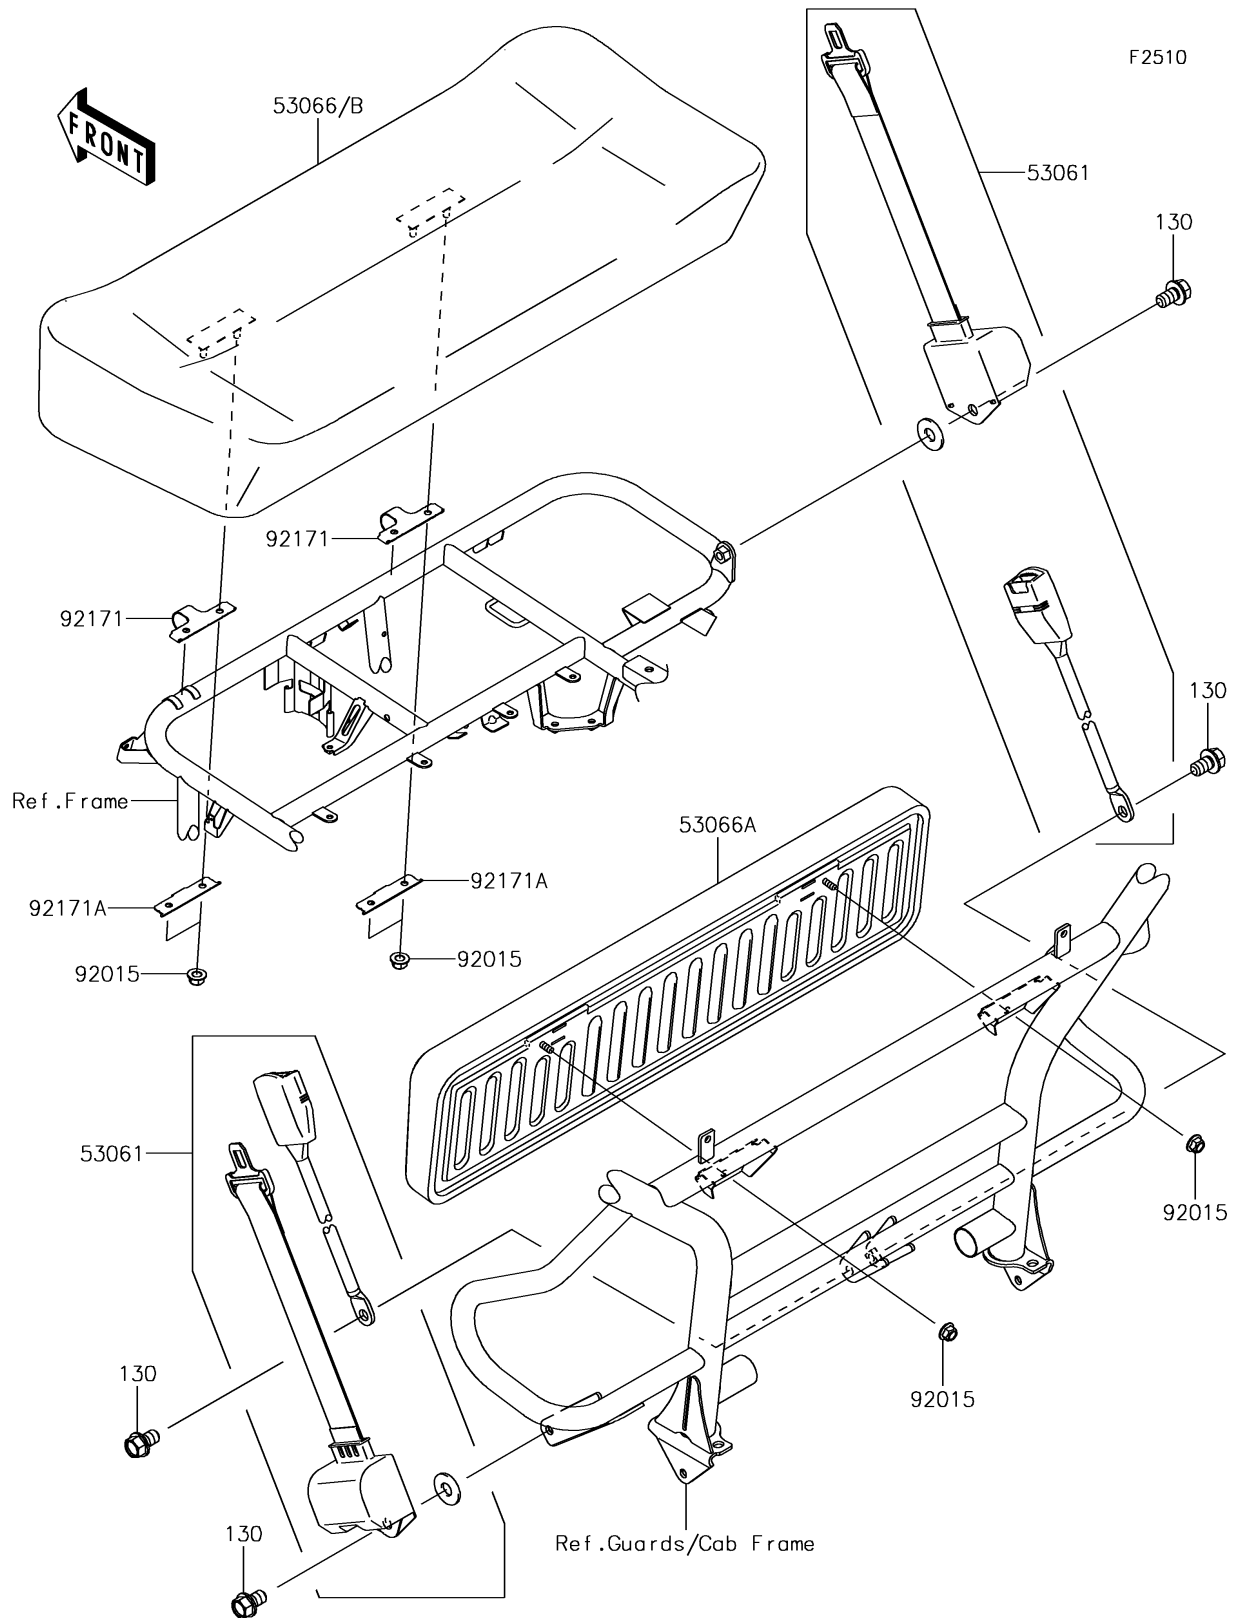

## 2017 MULE SX™ 4x4 XC PARTS DIAGRAM

Seat

## 2017 MULE SX™ 4x4 XC PARTS LIST

Seat

ITEM NAME	PART NUMBER	QUANTITY
BOLT-FLANGED,12X20 (Ref # 130)	130BA1220	1
BELT-SEAT (Ref # 53061)	53061-0050	1
SEAT-ASSY,CUSHION,BLACK (Ref # 53066)	53066-0269-MA	1
SEAT-ASSY,BACK,BLACK (Ref # 53066A)	53066-0270-MA	1
NUT,FLANGED,LOCK,8MM (Ref # 92015)	92015-1668	1
CLAMP (Ref # 92171)	92171-0441	1
CLAMP (Ref # 92171A)	92171-0442	1