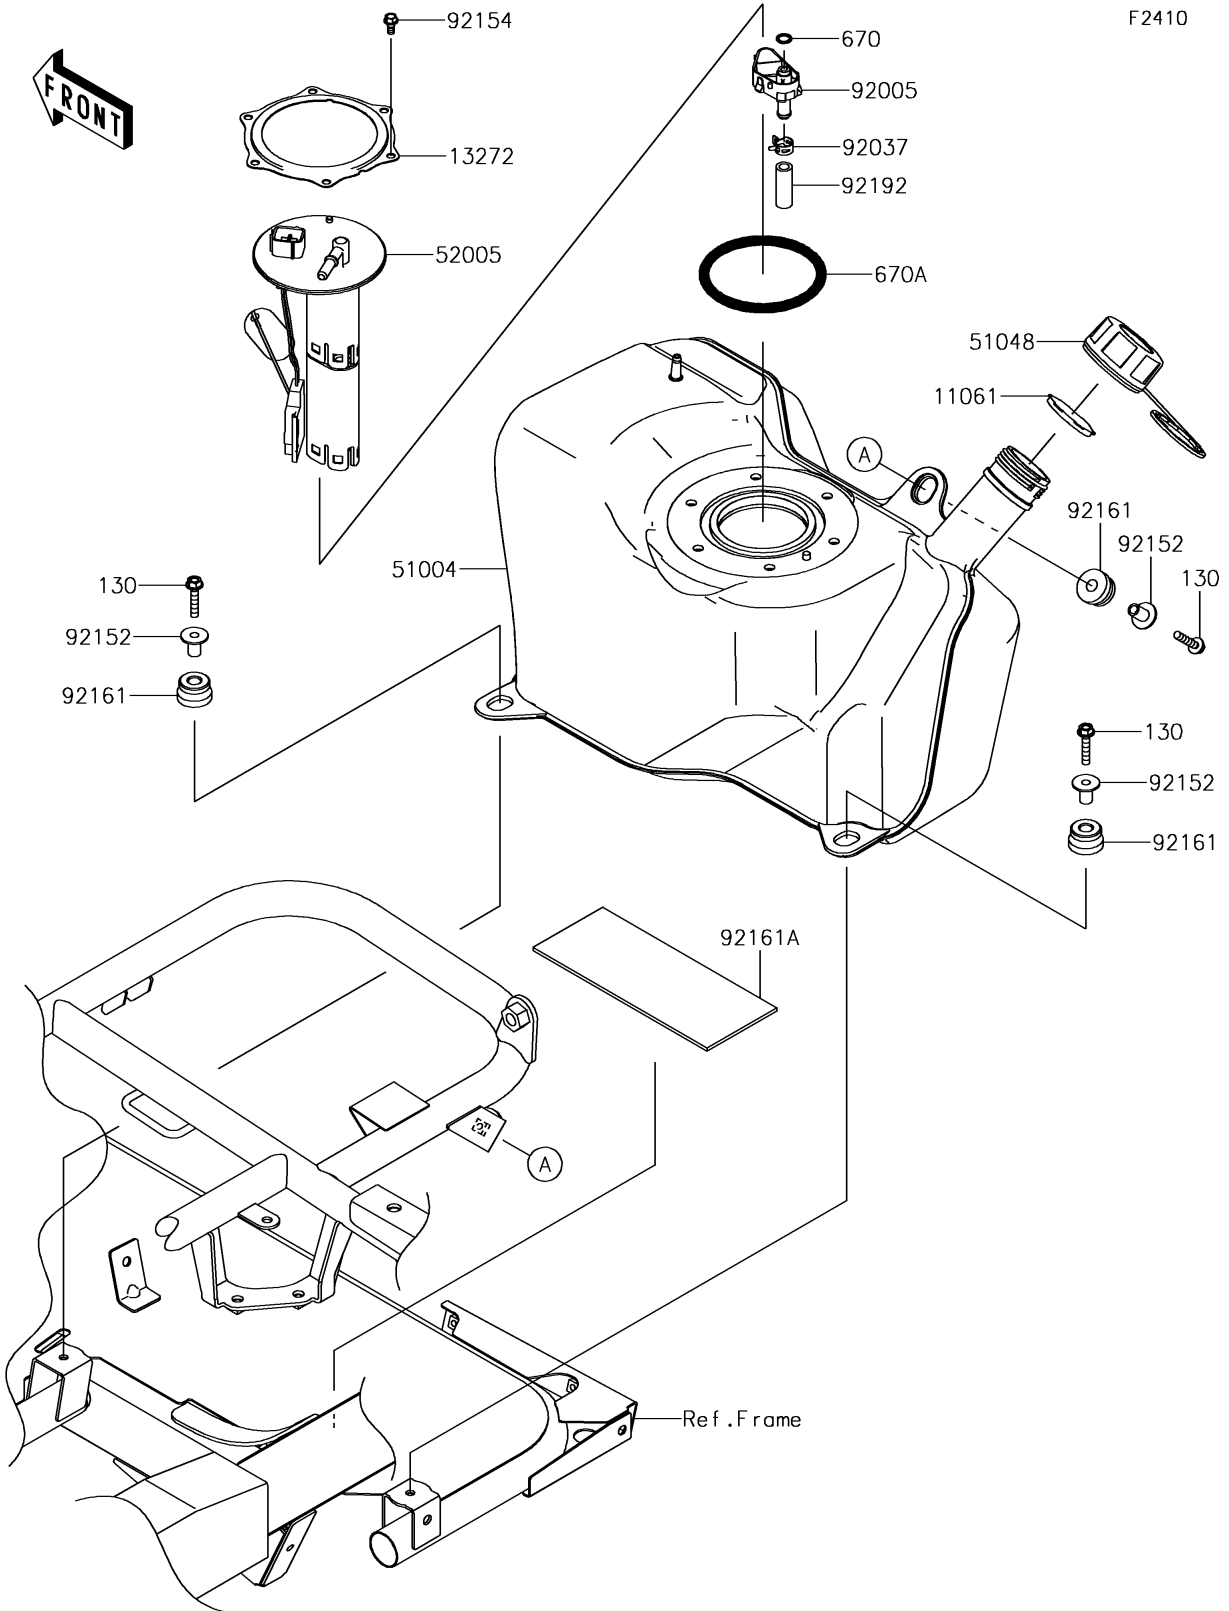

2017 MULE SX™ 4x4 XC PARTS DIAGRAM

Fuel Tank

2017 MULE SX™ 4x4 XC PARTS LIST

Fuel Tank

ITEM NAME	PART NUMBER	QUANTITY
GASKET,FUEL TANK CAP (Ref # 11061)	11061-0395	1
BOLT-FLANGED,6X30 (Ref # 130)	130BA0630	1
PLATE (Ref # 13272)	13272-1398	1
TANK-FUEL (Ref # 51004)	51004-0010	1
CAP-ASSY-TANK,FUEL (Ref # 51048)	51048-0026	1
GAUGE,FUEL (Ref # 52005)	52005-0757	1
O RING,9MM (Ref # 670)	670E1509	1
O RING (Ref # 670A)	670E5090	1
FITTING (Ref # 92005)	92005-0813	1
CLAMP,HOSE CLIP (Ref # 92037)	92037-1181	1
COLLAR,6.8X10X18.1 (Ref # 92152)	92152-1867	1
BOLT,FUEL PUMP (Ref # 92154)	92154-1326	1
DAMPER,10X28X17 (Ref # 92161)	92161-1614	1
DAMPER,80X200X3.175 (Ref # 92161A)	92161-1645	1
TUBE,8X13X37 (Ref # 92192)	92192-1622	1