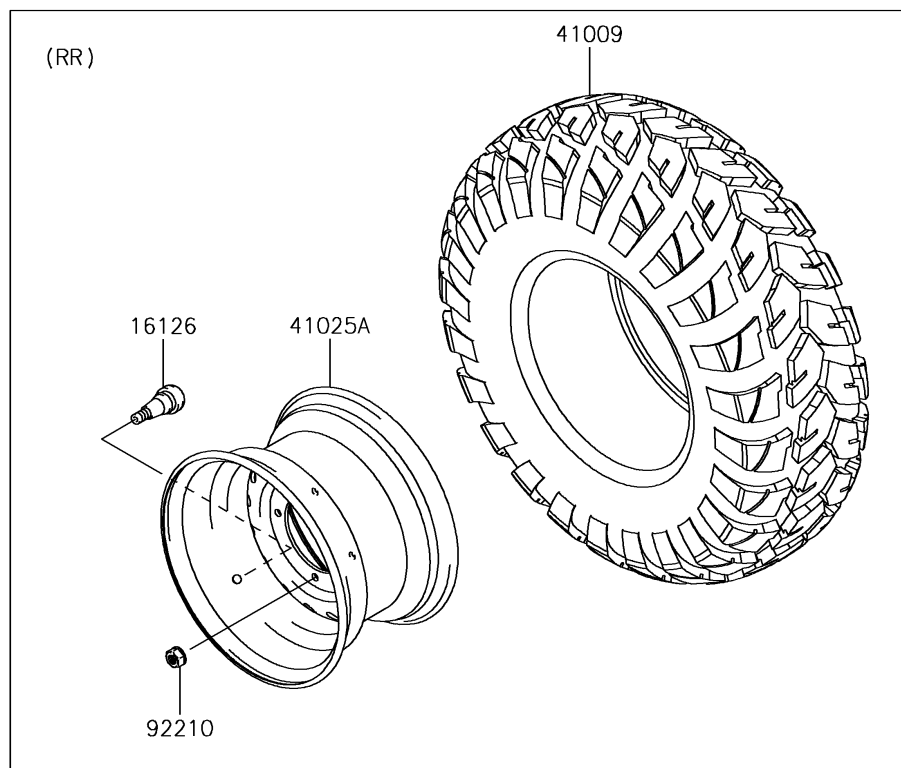

## 2017 MULE SX™ 4x4 XC PARTS DIAGRAM

Wheels/Tires

F2210

## 2017 MULE SX™ 4x4 XC PARTS LIST

### Wheels/Tires

ITEM NAME	PART NUMBER	QUANTITY
VALVE (Ref # 16126)	16126-4001	1
TIRE,26X9.00R12 4PR,FRONTIER (Ref # 41009)	41009-0696	1
RIM,FR,12X7.5AT,F.S.BLACK (Ref # 41025)	41025-7505-397	1
RIM,RR,12X7.5AT,F.S.BLACK (Ref # 41025A)	41025-7506-397	1
NUT,LOCK,10MM (Ref # 92210)	92210-1204	1