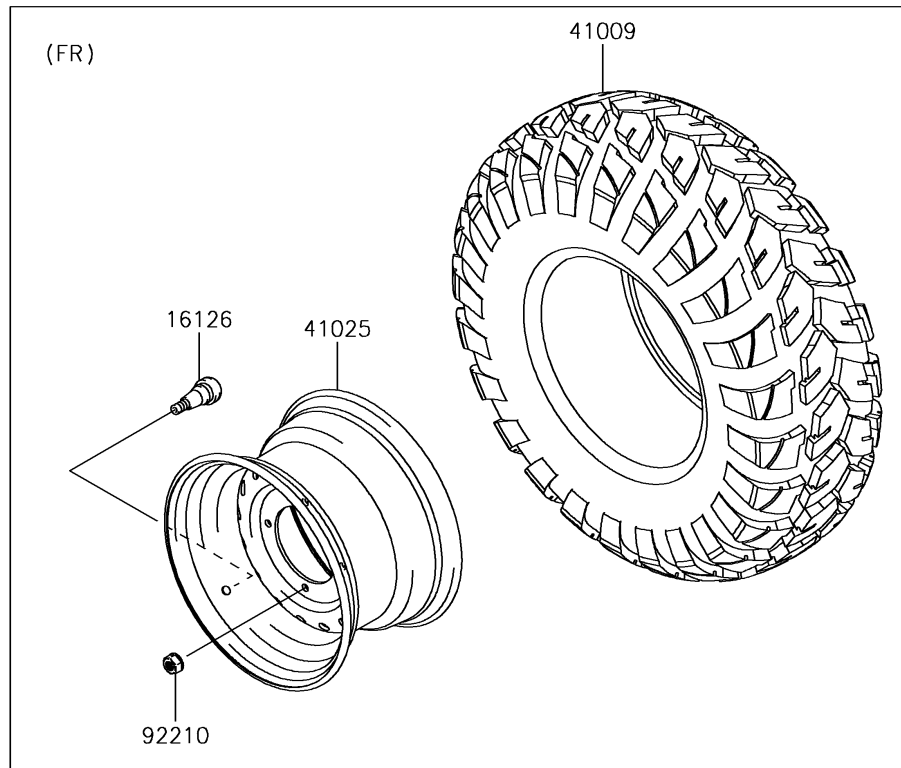

## 2017 MULE SX™ 4x4 XC PARTS DIAGRAM

Wheels/Tires

F2210

## 2017 MULE SX™ 4x4 XC PARTS LIST

### Wheels/Tires

ITEM NAME	PART NUMBER	QUANTITY
VALVE (Ref # 16126)	16126-4001	1
TIRE,26X9.00R12 4PR,FRONTIER (Ref # 41009)	41009-0696	1
RIM,FR,12X7.5AT,F.S.BLACK (Ref # 41025)	41025-7505-397	1
RIM,RR,12X7.5AT,F.S.BLACK (Ref # 41025A)	41025-7506-397	1
NUT,LOCK,10MM (Ref # 92210)	92210-1204	1