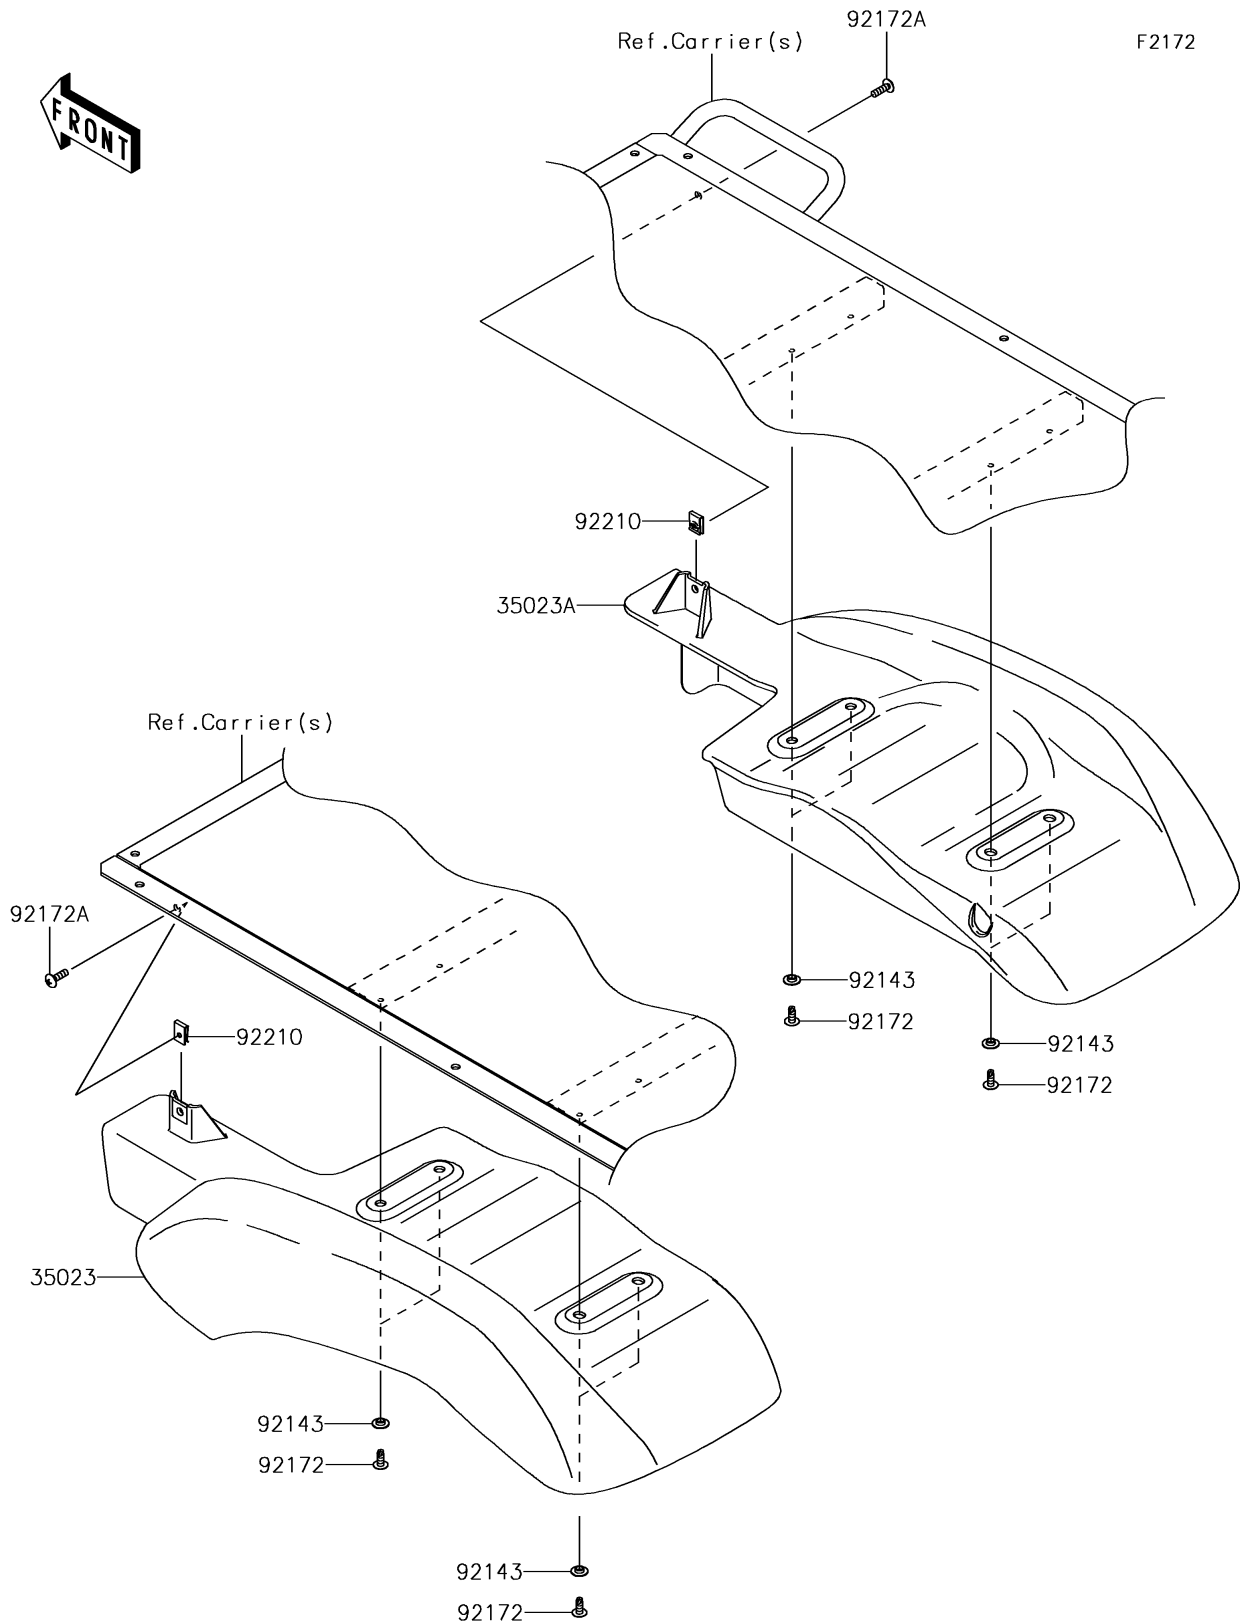

2017 MULE SX™ 4x4 XC PARTS DIAGRAM

Rear Fender(s)

2017 MULE SX™ 4x4 XC PARTS LIST

Rear Fender(s)

ITEM NAME	PART NUMBER	QUANTITY
FENDER-REAR,LH,F.BLACK (Ref # 35023)	35023-0045-6Z	1
FENDER-REAR,RH,F.BLACK (Ref # 35023A)	35023-0046-6Z	1
COLLAR (Ref # 92143)	92143-1087	1
SCREW,TAPPING,6X16 (Ref # 92172)	92172-0739	1
SCREW,TAPPING,6X20 (Ref # 92172A)	92172-0883	1
NUT,LEAF SPRING,6MM (Ref # 92210)	92210-0624	1