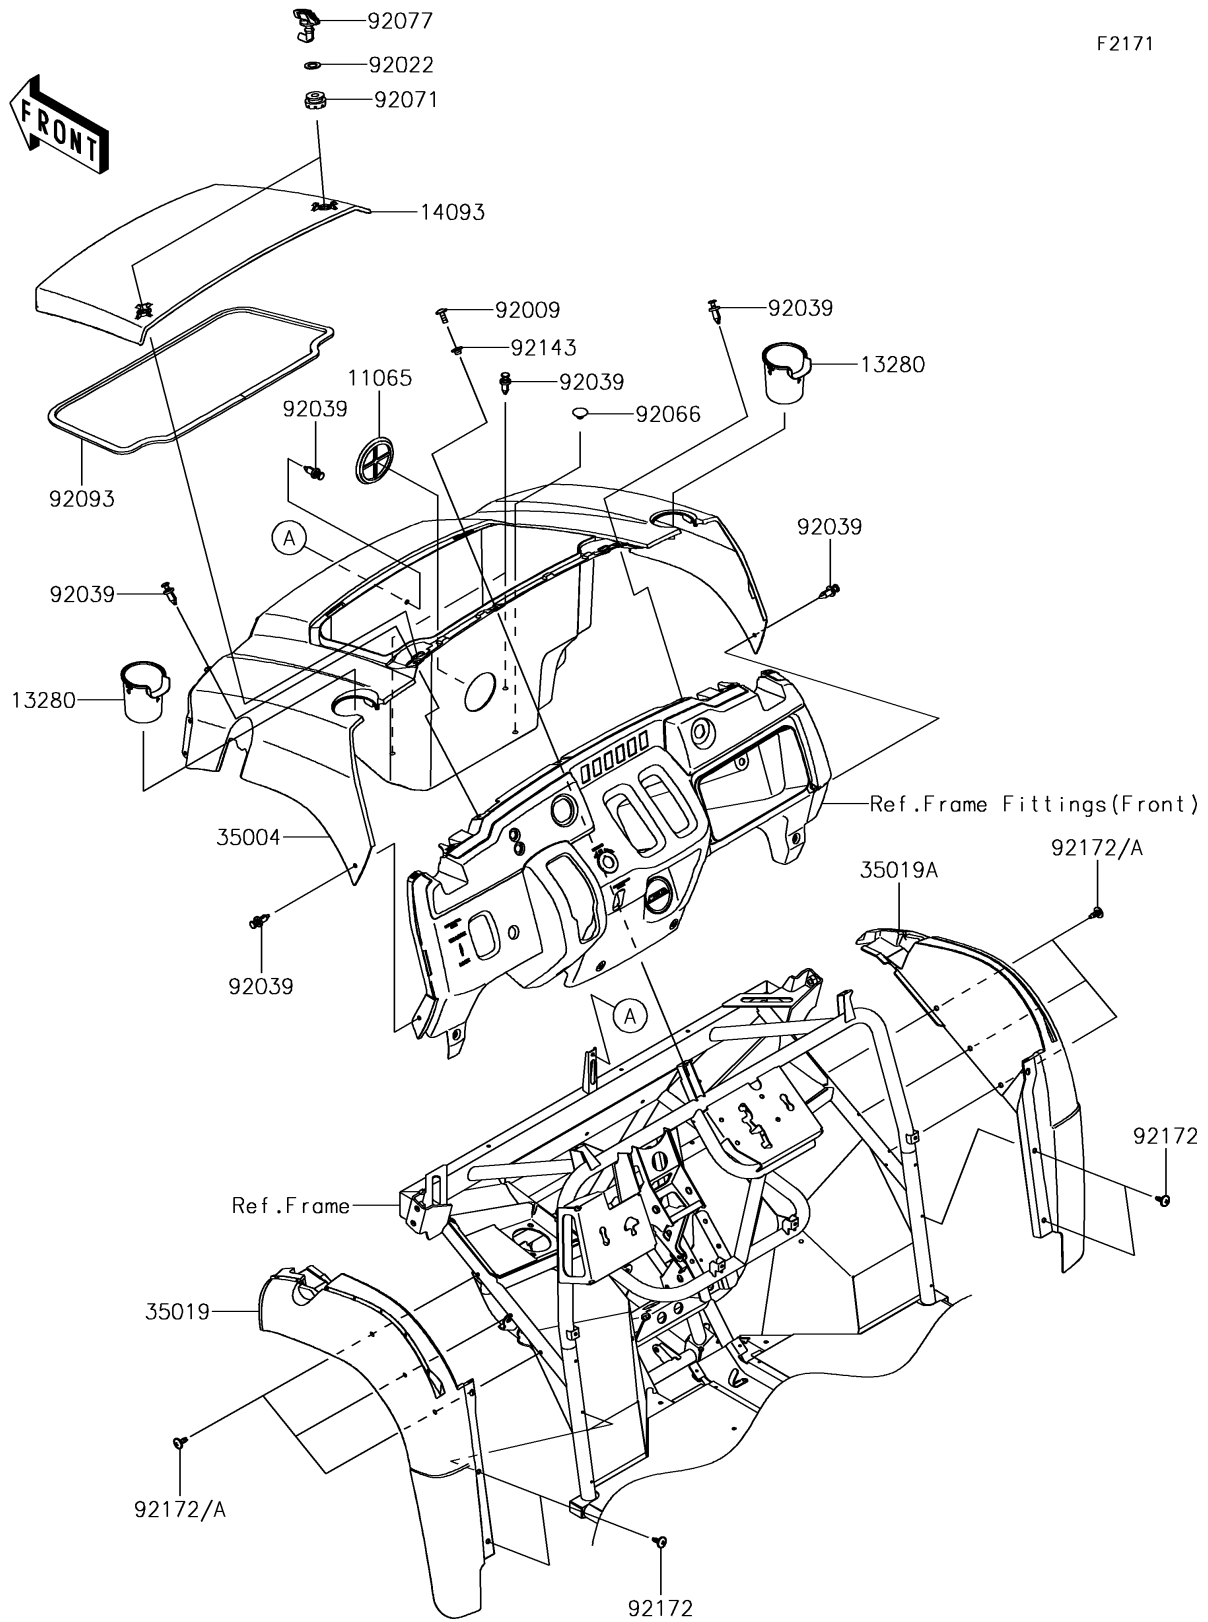

2017 MULE SX™ 4x4 XC PARTS DIAGRAM

Front Fender(s)

2017 MULE SX™ 4x4 XC PARTS LIST

Front Fender(s)

ITEM NAME	PART NUMBER	QUANTITY
CAP,F.BLACK (Ref # 11065)	11065-1053-6Z	1
HOLDER (Ref # 13280)	13280-0879	1
COVER,HOOD,V.BLUE (Ref # 14093)	14093-0390-40D	1
FENDER-FRONT,V.BLUE (Ref # 35004)	35004-0355-40D	1
FLAP,LH (Ref # 35019)	35019-0608	1
FLAP,RH (Ref # 35019A)	35019-0609	1
SCREW,6X16 (Ref # 92009)	92009-1621	1
WASHER,12.5X22X1.2 (Ref # 92022)	92022-072	1
RIVET (Ref # 92039)	92039-0776	1
PLUG (Ref # 92066)	92066-1485	1
GROMMET (Ref # 92071)	92071-0746	1
KNOB (Ref # 92077)	92077-0033	1
SEAL,6X15X1755 (Ref # 92093)	92093-0688	1
COLLAR (Ref # 92143)	92143-1057	1
SCREW,6X16 (Ref # 92172)	92172-0711	1