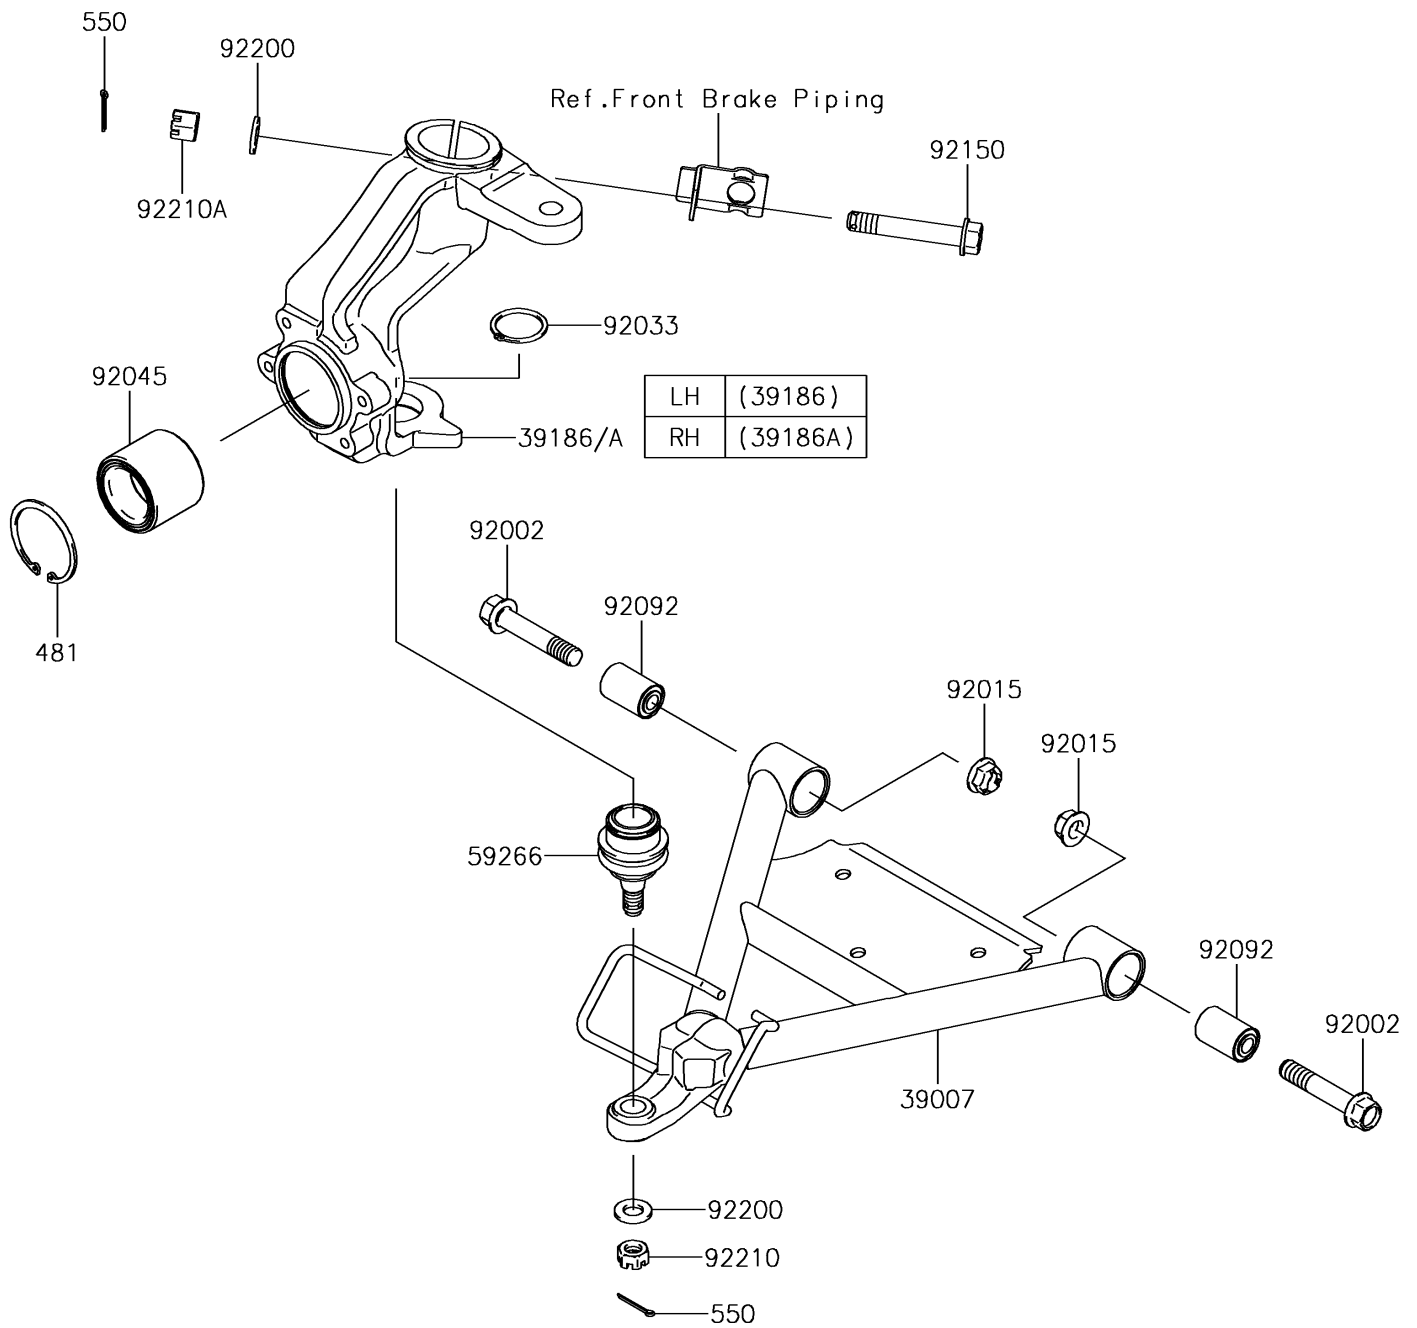

2017 MULE SX™ 4x4 XC PARTS DIAGRAM

Suspension

F2150

2017 MULE SX™ 4x4 XC PARTS LIST

Suspension

ITEM NAME	PART NUMBER	QUANTITY
ARM-SUSP (Ref # 39007)	39007-0397	1
KNUCKLE,LH (Ref # 39186)	39186-0314	1
KNUCKLE,RH (Ref # 39186A)	39186-0315	1
CIRCLIP-TYPE-C,52MM (Ref # 481)	481J5200	1
PIN-COTTER,3.0X25 (Ref # 550)	550AA3025	1
JOINT-BALL (Ref # 59266)	59266-1080	1
BOLT,ROD,12MM (Ref # 92002)	92002-1757	1
NUT,12MM (Ref # 92015)	92015-1706	1
RING-SNAP,C-TYPE,32MM (Ref # 92033)	92033-1262	1
BEARING-BALL,DAC2552W-7CS31 (Ref # 92045)	92045-0028	1
BUSHING-RUBBER (Ref # 92092)	92092-005	1
BOLT,FLANGED,12X72 (Ref # 92150)	92150-1356	1
WASHER,12.3X23X2.3 (Ref # 92200)	92200-1004	1
NUT,CASTLE,12MM (Ref # 92210)	92210-0395	1
NUT,12MM (Ref # 92210A)	92210-7501	1