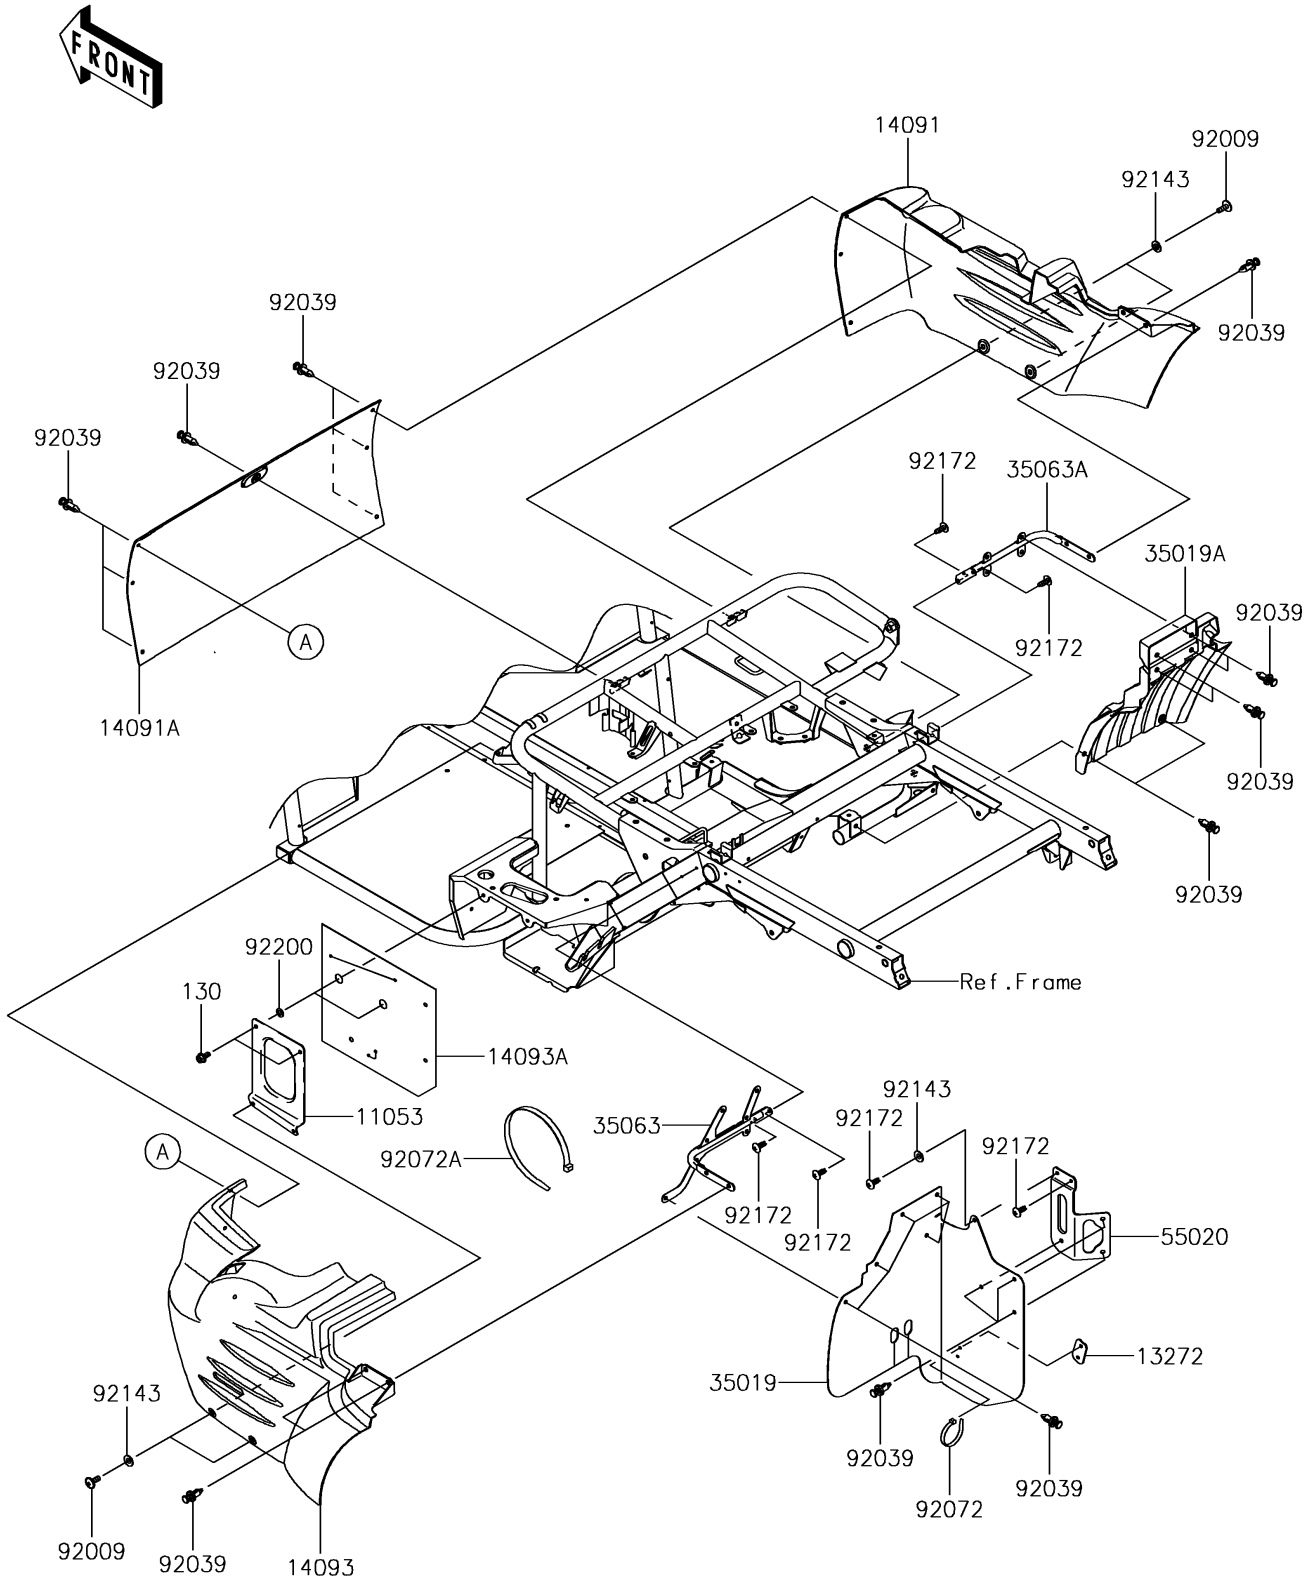

2017 MULE SX™ 4x4 XC PARTS DIAGRAM

Frame Fittings(Rear)

F2131

2017 MULE SX™ 4x4 XC PARTS LIST

Frame Fittings(Rear)

ITEM NAME	PART NUMBER	QUANTITY
BRACKET (Ref # 11053)	11053-0857	1
BOLT-FLANGED,6X12 (Ref # 130)	130BA0612	1
PLATE (Ref # 13272)	13272-7516	1
COVER,REAR SIDE,RH,F.BLACK (Ref # 14091)	14091-0224-6Z	1
COVER,UNDER SEAT,CNT,F.BLACK (Ref # 14091A)	14091-0341-6Z	1
COVER,REAR SIDE,LH,F.BLACK (Ref # 14093)	14093-0500-6Z	1
COVER,BATTERY (Ref # 14093A)	14093-0534	1
FLAP,SIDE COVER,LH (Ref # 35019)	35019-0610	1
FLAP,SIDE COVER,RH (Ref # 35019A)	35019-0612	1
STAY,LH (Ref # 35063)	35063-0784	1
STAY,RH (Ref # 35063A)	35063-1333	1
GUARD,COOLING FAN (Ref # 55020)	55020-7527	1
SCREW,6X16 (Ref # 92009)	92009-1621	1
RIVET (Ref # 92039)	92039-0776	1
BAND,L=188 (Ref # 92072)	92072-1239	1
BAND,L=368.3 (Ref # 92072A)	92072-3872	1
COLLAR (Ref # 92143)	92143-1087	1
SCREW,TAPPING,6X16 (Ref # 92172)	92172-0739	1
WASHER,7.04X12.5X0.6 (Ref # 92200)	92200-0234	1