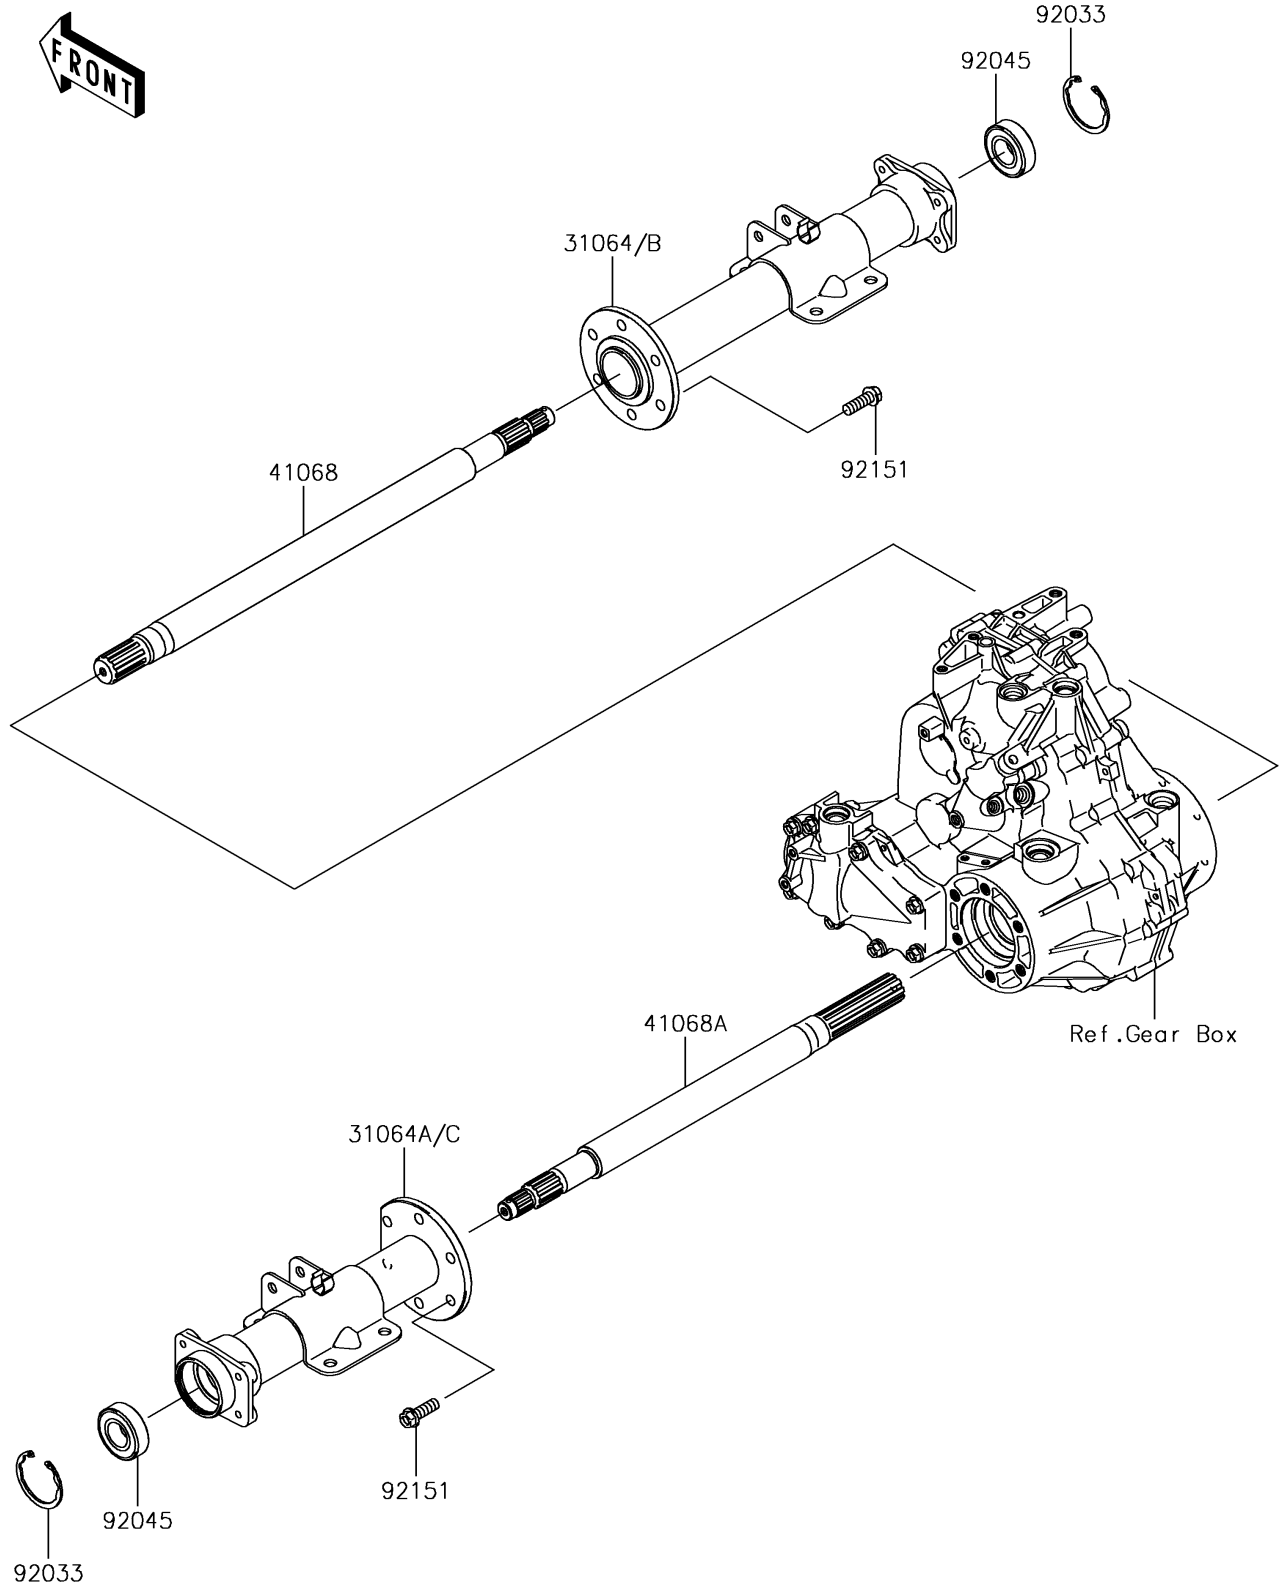

## 2017 MULE SX™ 4x4 XC PARTS DIAGRAM

Rear Axle

E3133

## 2017 MULE SX™ 4x4 XC PARTS LIST

Rear Axle

ITEM NAME	PART NUMBER	QUANTITY
PIPE-COMP,RH (Ref # 31064)	31064-0645	1
PIPE-COMP,LH (Ref # 31064A)	31064-0646	1
AXLE,RH (Ref # 41068)	41068-0036	1
AXLE,LH (Ref # 41068A)	41068-0037	1
RING-SNAP (Ref # 92033)	92033-2149	1
BEARING-BALL,6205A26DDU2 (Ref # 92045)	92045-0044	1
BOLT,10X28 (Ref # 92151)	92151-2142	1