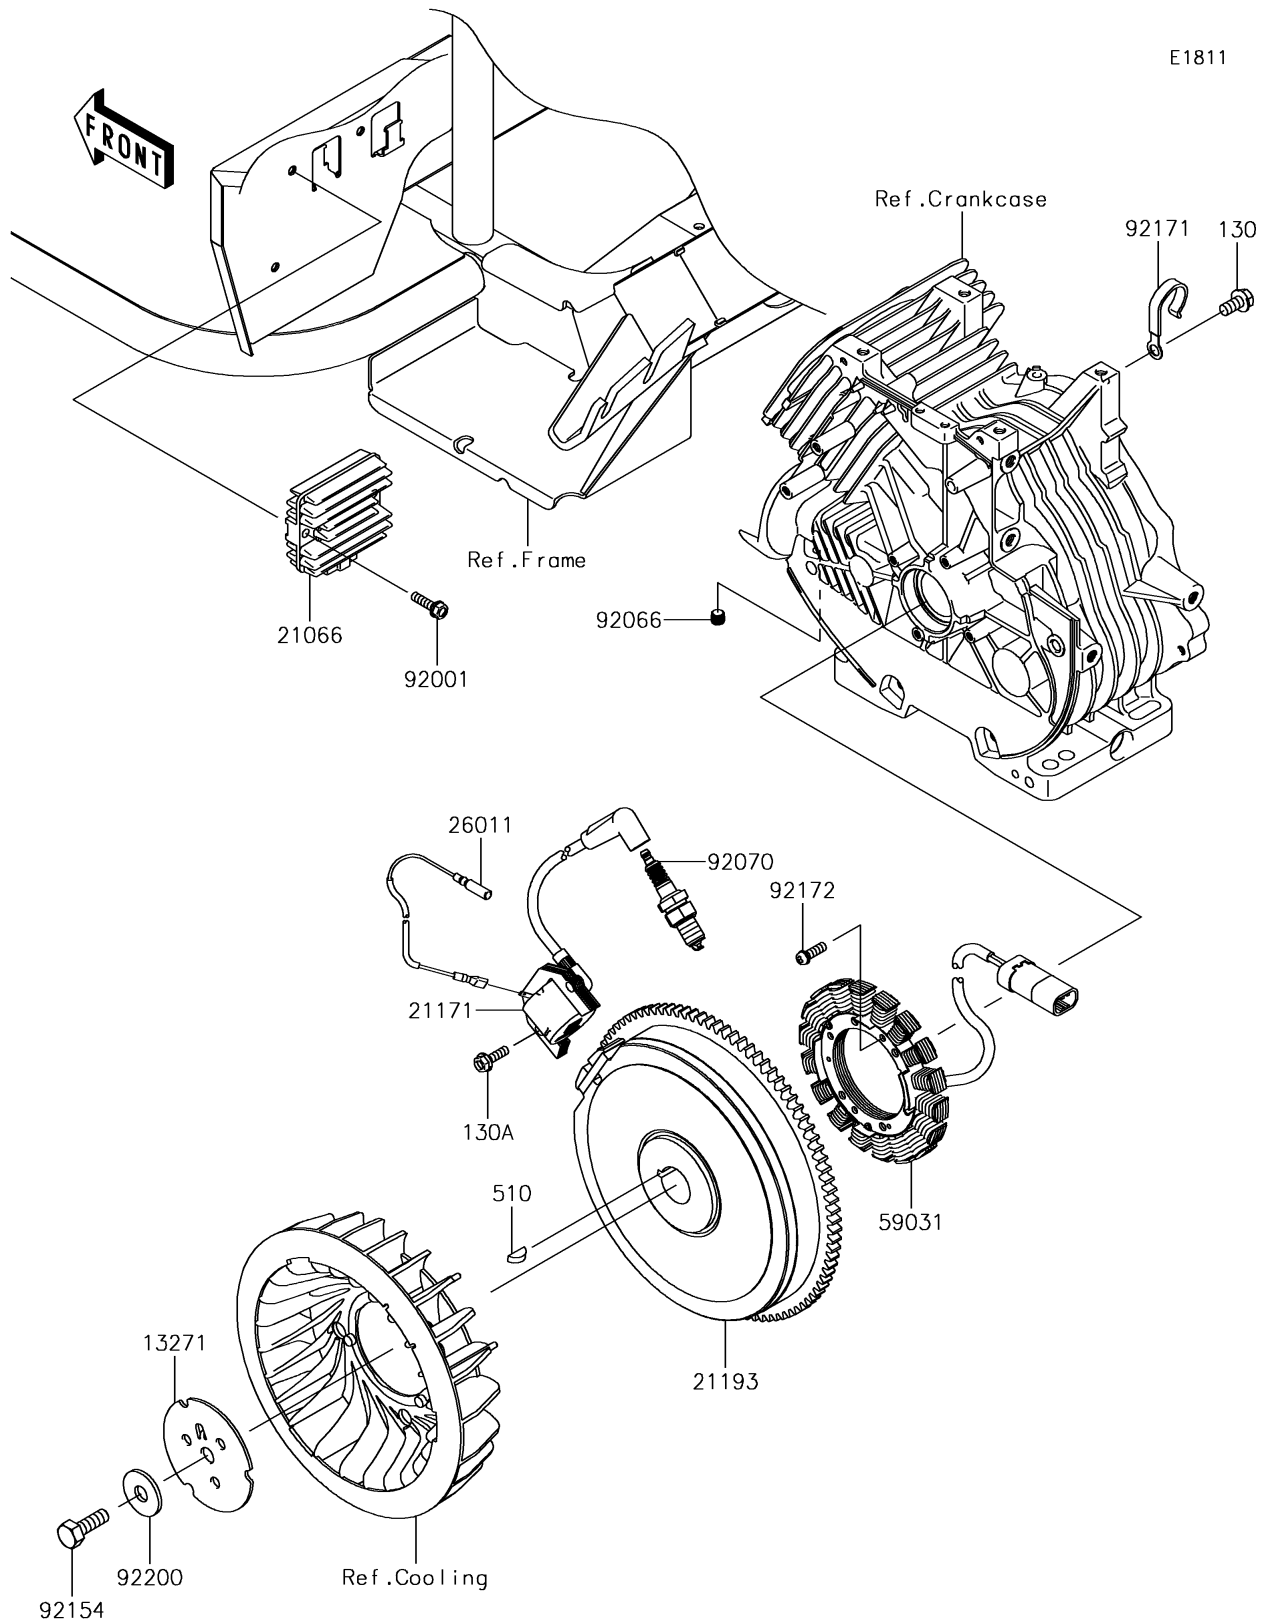

2017 MULE SX™ 4x4 XC PARTS DIAGRAM

Generator/Ignition Coil

2017 MULE SX™ 4x4 XC PARTS LIST

Generator/Ignition Coil

ITEM NAME	PART NUMBER	QUANTITY
BOLT-FLANGED,8X16 (Ref # 130)	130AA0816	1
BOLT-FLANGED,6X20 (Ref # 130A)	130BA0620	1
PLATE,FAN (Ref # 13271)	13271-7029	1
REGULATOR-VOLTAGE (Ref # 21066)	21066-0039	1
COIL-ASSY-IGNITION (Ref # 21171)	21171-7035	1
FLYWHEEL-ASSY (Ref # 21193)	21193-0025	1
WIRE-LEAD (Ref # 26011)	26011-7014	1
KEY-WOODRUFF (Ref # 510)	510A5100	1
COIL-CHARGING (Ref # 59031)	59031-2132	1
BOLT,FLANGED,6X22 (Ref # 92001)	92001-1352	1
PLUG (Ref # 92066)	92066-0762	1
PLUG-SPARK,BPR5ES(NGK),SOLID (Ref # 92070)	92070-2088	1
BOLT,12X30 (Ref # 92154)	92154-7003	1
CLAMP (Ref # 92171)	92171-7005	1
SCREW,5X20 (Ref # 92172)	92172-7018	1
WASHER (Ref # 92200)	92200-7002	1