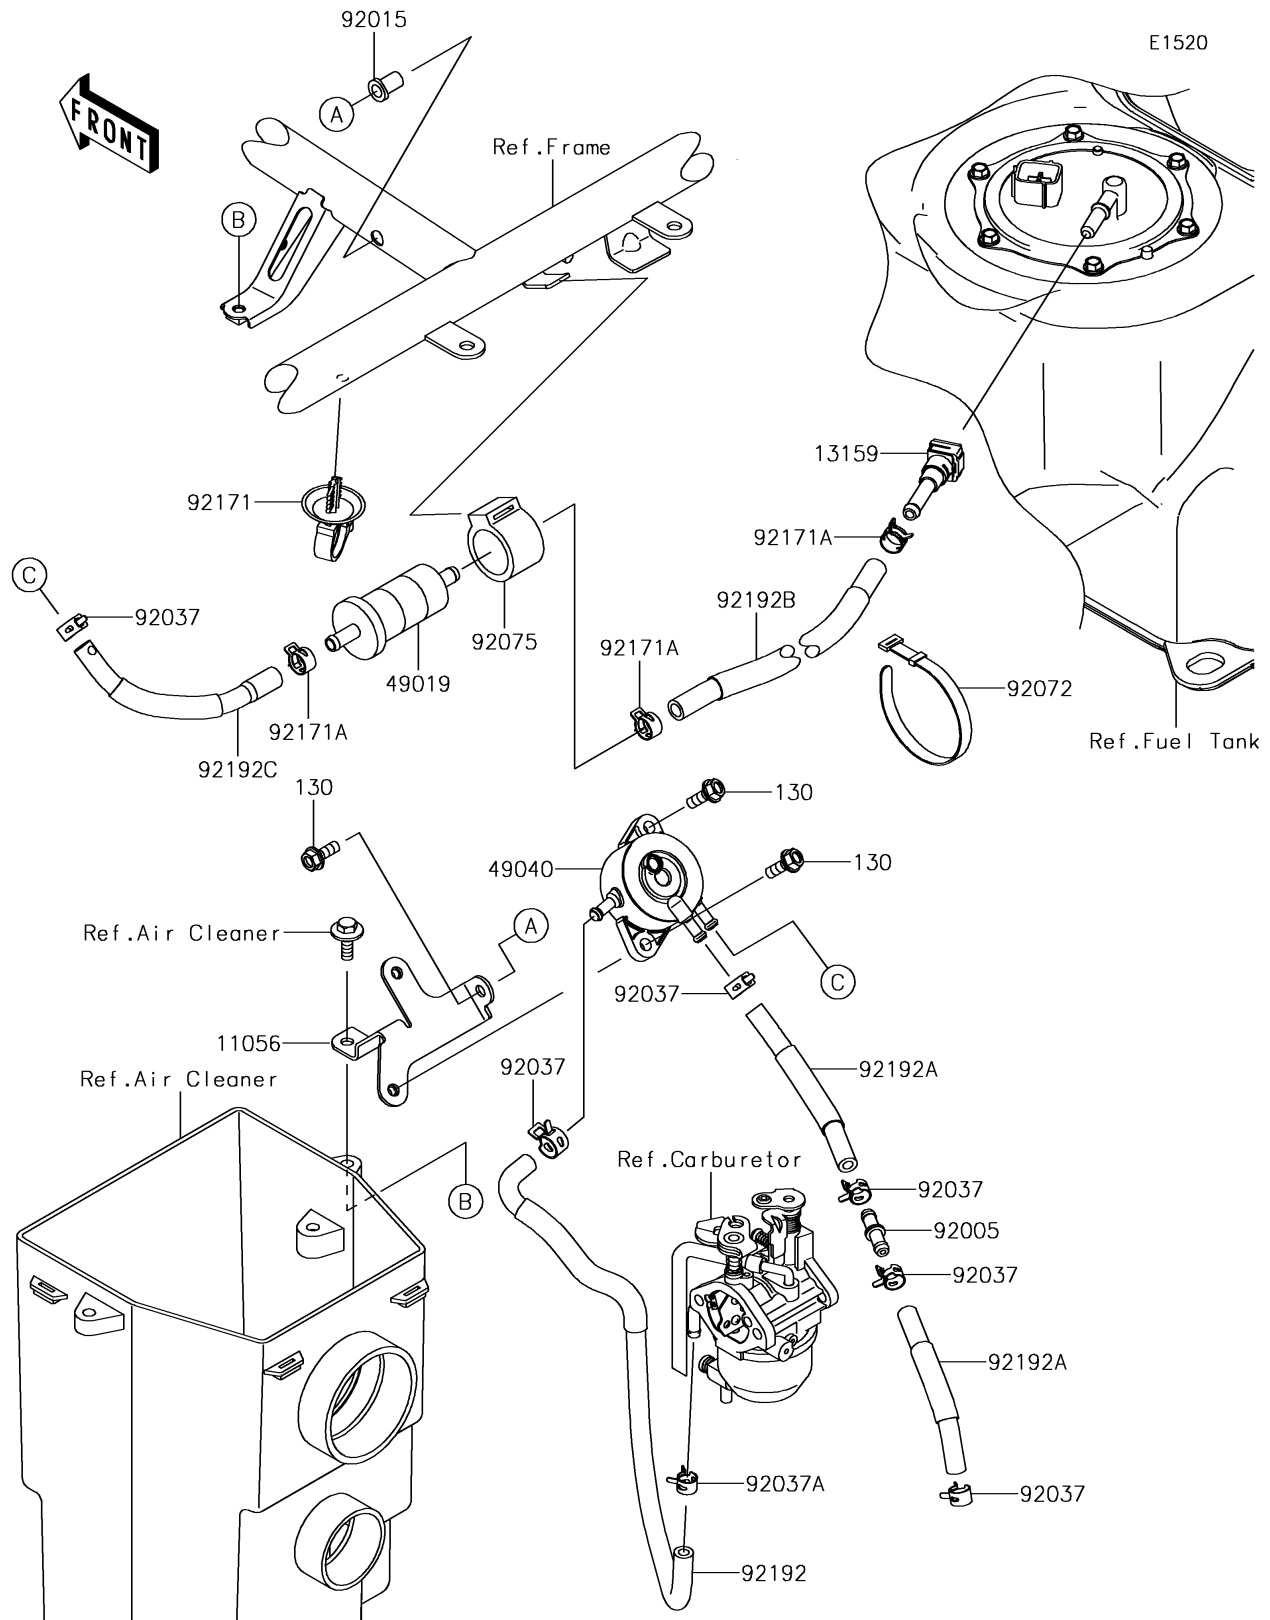

2017 MULE SX™ 4x4 XC PARTS DIAGRAM

Fuel Pump

2017 MULE SX™ 4x4 XC PARTS LIST

Fuel Pump

ITEM NAME	PART NUMBER	QUANTITY
BRACKET,PUMP-FUEL (Ref # 11056)	11056-4297	1
BOLT-FLANGED,6X16 (Ref # 130)	130BA0616	1
CONNECTOR (Ref # 13159)	13159-0022	1
FILTER-FUEL (Ref # 49019)	49019-1055	1
PUMP-FUEL (Ref # 49040)	49040-7001	1
FITTING (Ref # 92005)	92005-0856	1
NUT,POP,6MM (Ref # 92015)	92015-1759	1
CLAMP,TUBE (Ref # 92037)	92037-1505	1
CLAMP (Ref # 92037A)	92037-2113	1
BAND,L=186 (Ref # 92072)	92072-056	1
DAMPER,FUEL FILTER (Ref # 92075)	92075-1853	1
CLAMP (Ref # 92171)	92171-0453	1
CLAMP (Ref # 92171A)	92171-0515	1
TUBE,CARB.-PUMP FUEL (Ref # 92192)	92192-0826	1
TUBE,CRAB.INSULATOR-PUMP (Ref # 92192A)	92192-1613	1
TUBE,TANK-FUEL FILTER (Ref # 92192B)	92192-1689	1
TUBE,FUEL FILTER-FUEL PUMP (Ref # 92192C)	92192-1750	1