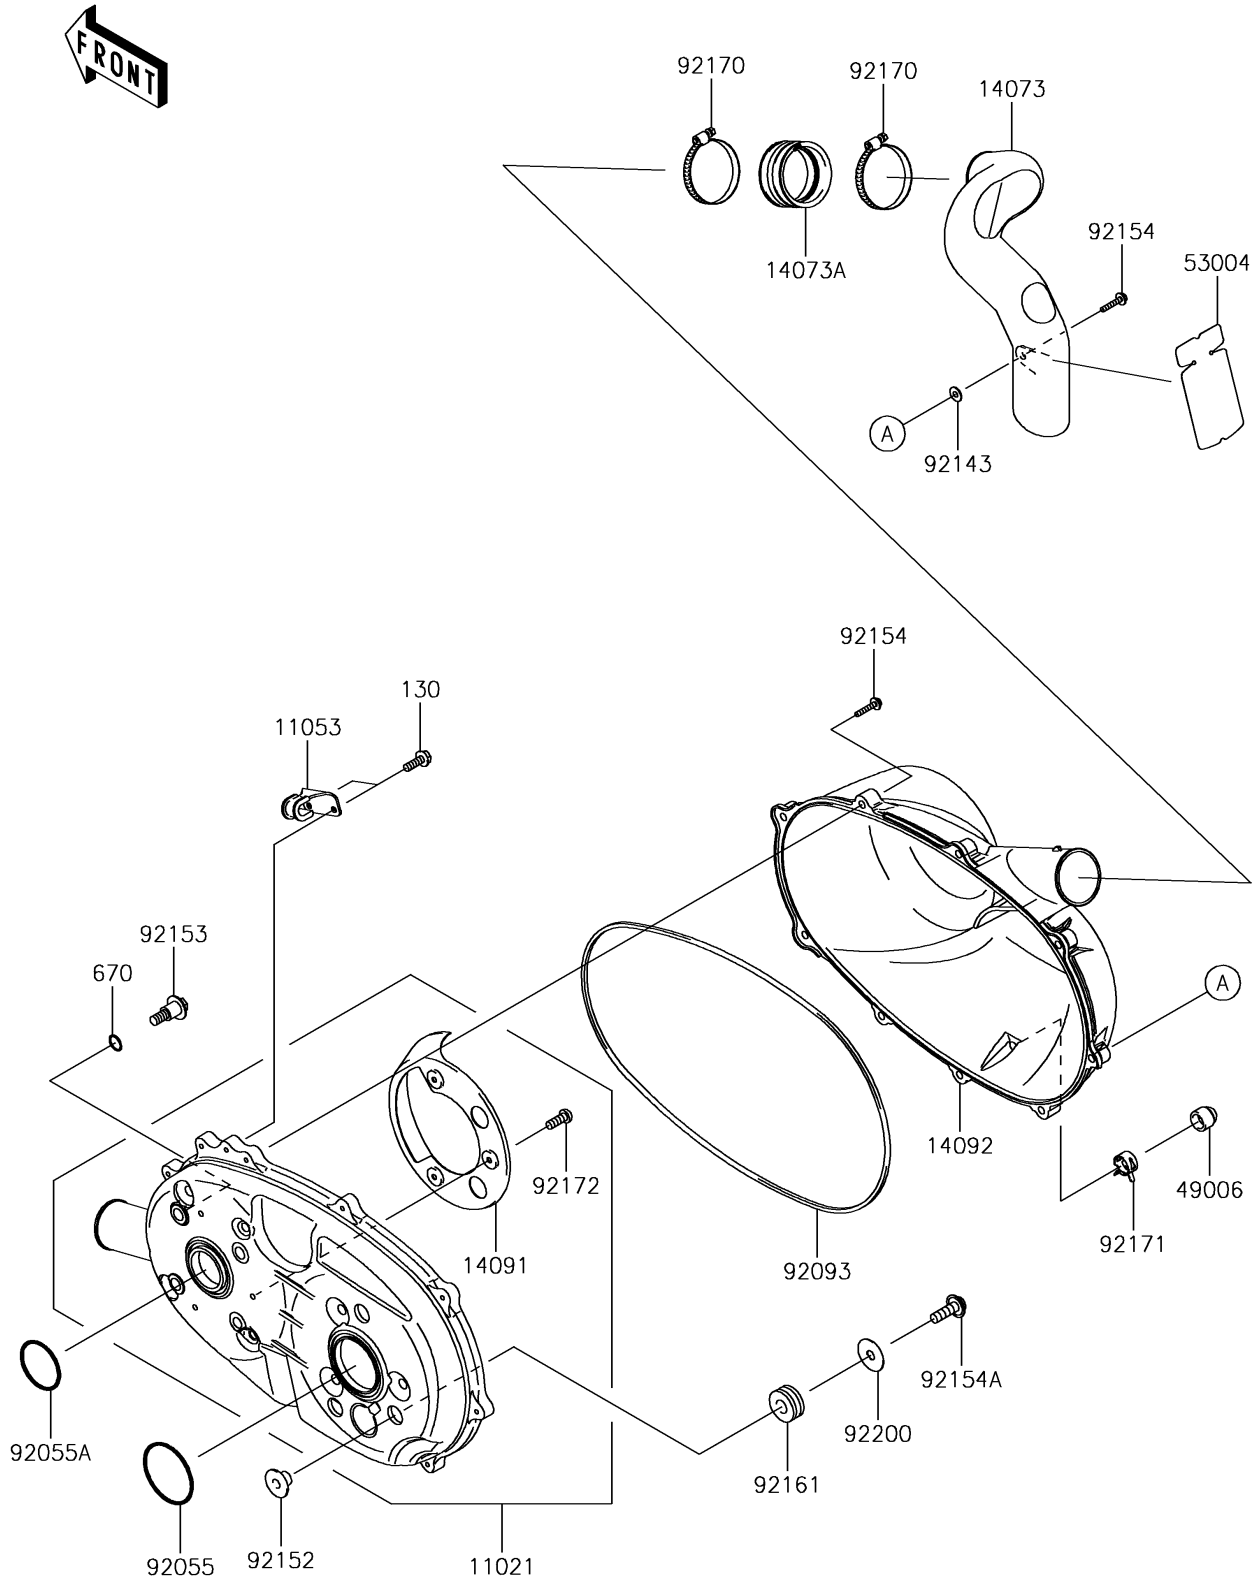

## 2017 MULE SX™ 4x4 XC PARTS DIAGRAM

Converter Cover

E1393

## 2017 MULE SX™ 4x4 XC PARTS LIST

Converter Cover

ITEM NAME	PART NUMBER	QUANTITY
CASE-ASSY,BELT CONVERTER (Ref # 11021)	11021-0023	1
BRACKET (Ref # 11053)	11053-1483	1
BOLT-FLANGED,6X18 (Ref # 130)	130BA0618	1
DUCT,EXHAUST (Ref # 14073)	14073-0287	1
DUCT,JOINT (Ref # 14073A)	14073-1775	1
COVER (Ref # 14091)	14091-0391	1
COVER,BELT CONVERTER (Ref # 14092)	14092-1007	1
BOOT,DRAIN (Ref # 49006)	49006-3718	1
MAT (Ref # 53004)	53004-0051	1
O RING,12MM (Ref # 670)	670D2012	1
RING-O,64MM (Ref # 92055)	92055-0748	1
RING-O,49.4MM (Ref # 92055A)	92055-0749	1
SEAL (Ref # 92093)	92093-0586	1
COLLAR (Ref # 92143)	92143-1087	1
COLLAR (Ref # 92152)	92152-0894	1
BOLT,8X26.5 (Ref # 92153)	92153-0594	1
BOLT,6X35 (Ref # 92154)	92154-0342	1
BOLT,FLANGED,8X25 (Ref # 92154A)	92154-1068	1
DAMPER (Ref # 92161)	92161-1484	1
CLAMP (Ref # 92170)	92170-1764	1
CLAMP (Ref # 92171)	92171-0329	1
SCREW,5X14 (Ref # 92172)	92172-0166	1
WASHER,8.5X29X0.8 (Ref # 92200)	92200-0574	1