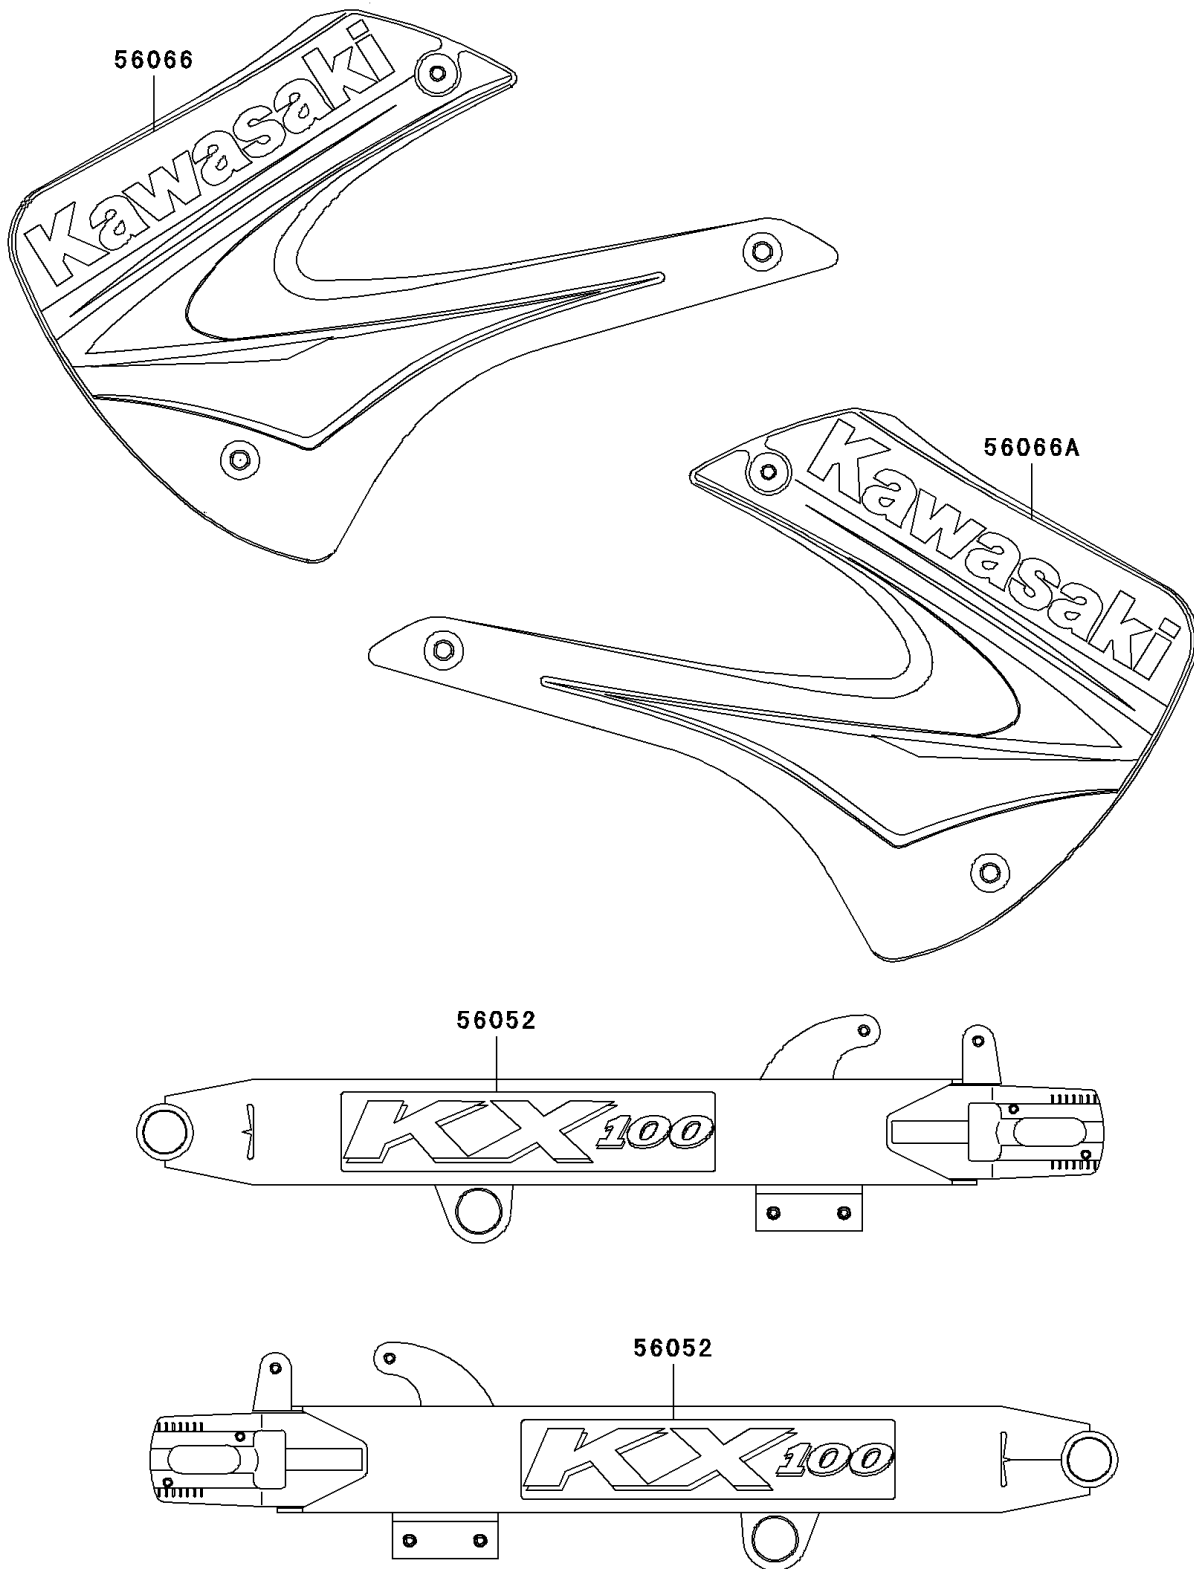

# 2003 KX100 PARTS DIAGRAM

Decals(D3)

F2861B

## 2003 KX100 PARTS LIST

Decals(D3)

ITEM NAME	PART NUMBER	QUANTITY
MARK,SWING ARM,KX100 (Ref # 56052)	56052-1793	2
PATTERN,SHROUD,LH (Ref # 56066)	56066-1139	1
PATTERN,SHROUD,RH (Ref # 56066A)	56066-1140	1