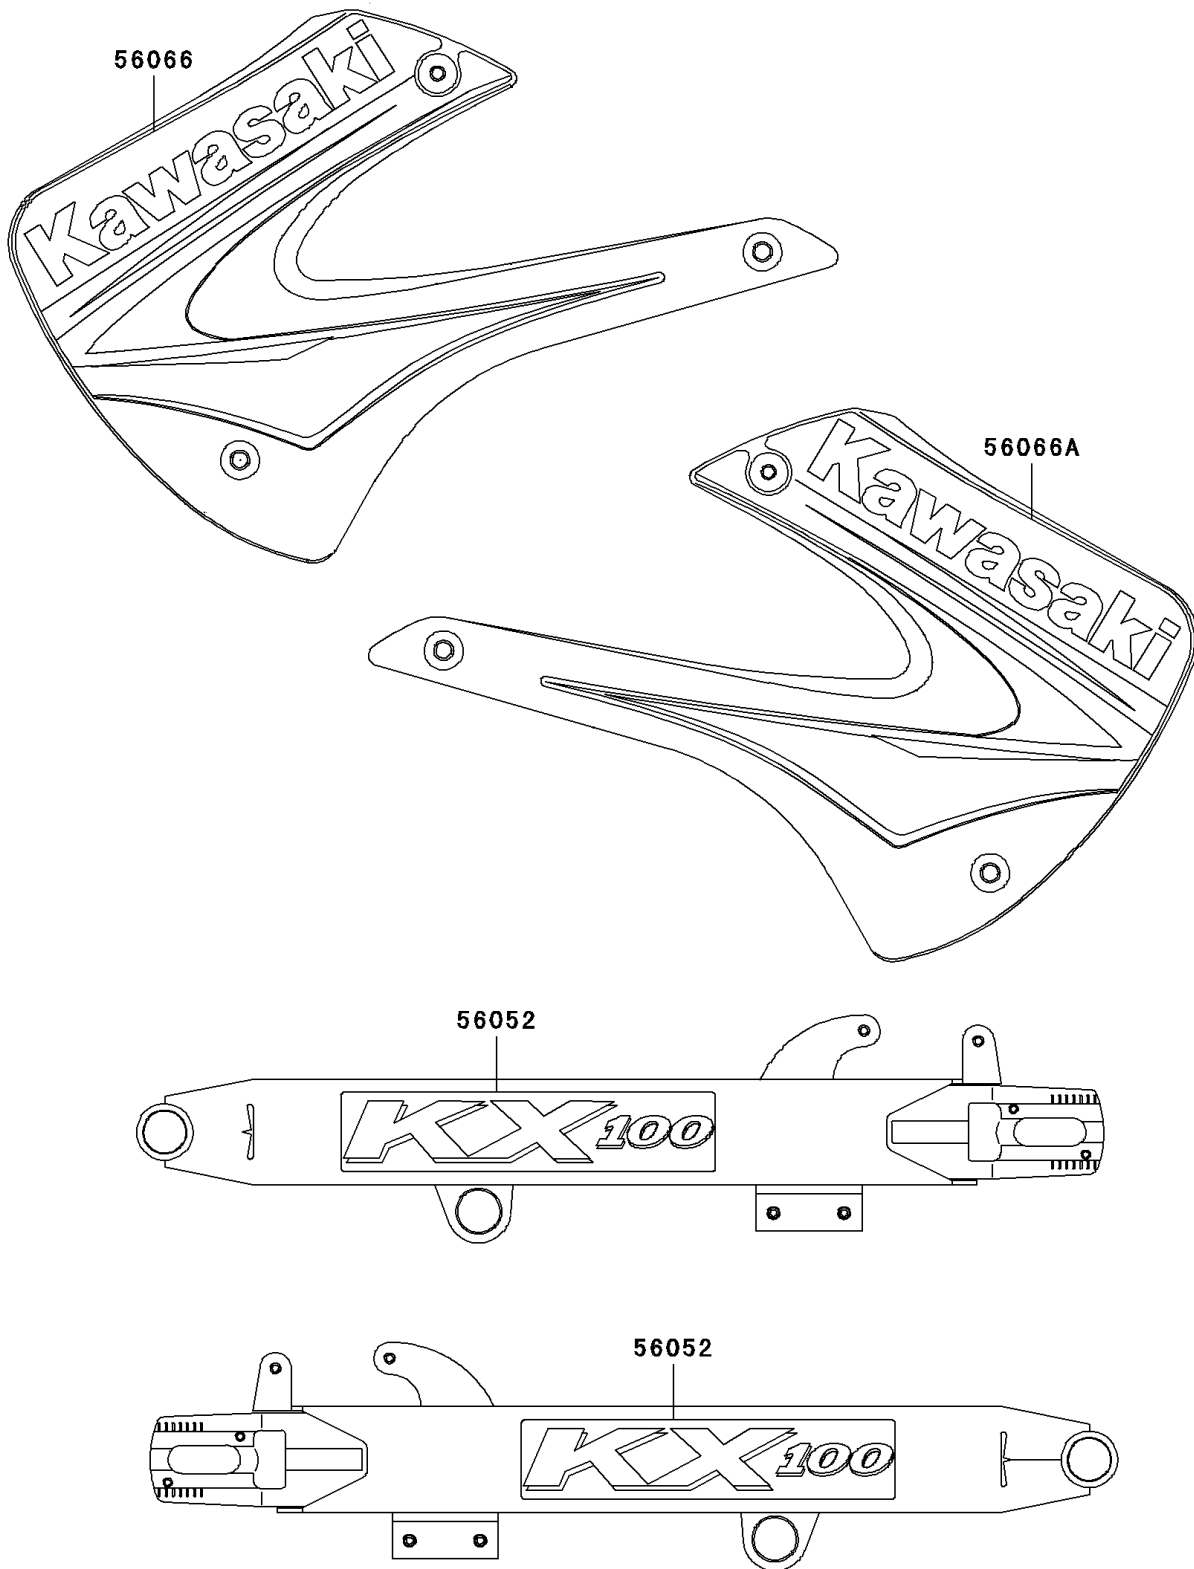

2003 KX100 PARTS DIAGRAM

Decals(D3)

F2861B

2003 KX100 PARTS LIST

Decals(D3)

ITEM NAME	PART NUMBER	QUANTITY
MARK,SWING ARM,KX100 (Ref # 56052)	56052-1793	2
PATTERN,SHROUD,LH (Ref # 56066)	56066-1139	1
PATTERN,SHROUD,RH (Ref # 56066A)	56066-1140	1