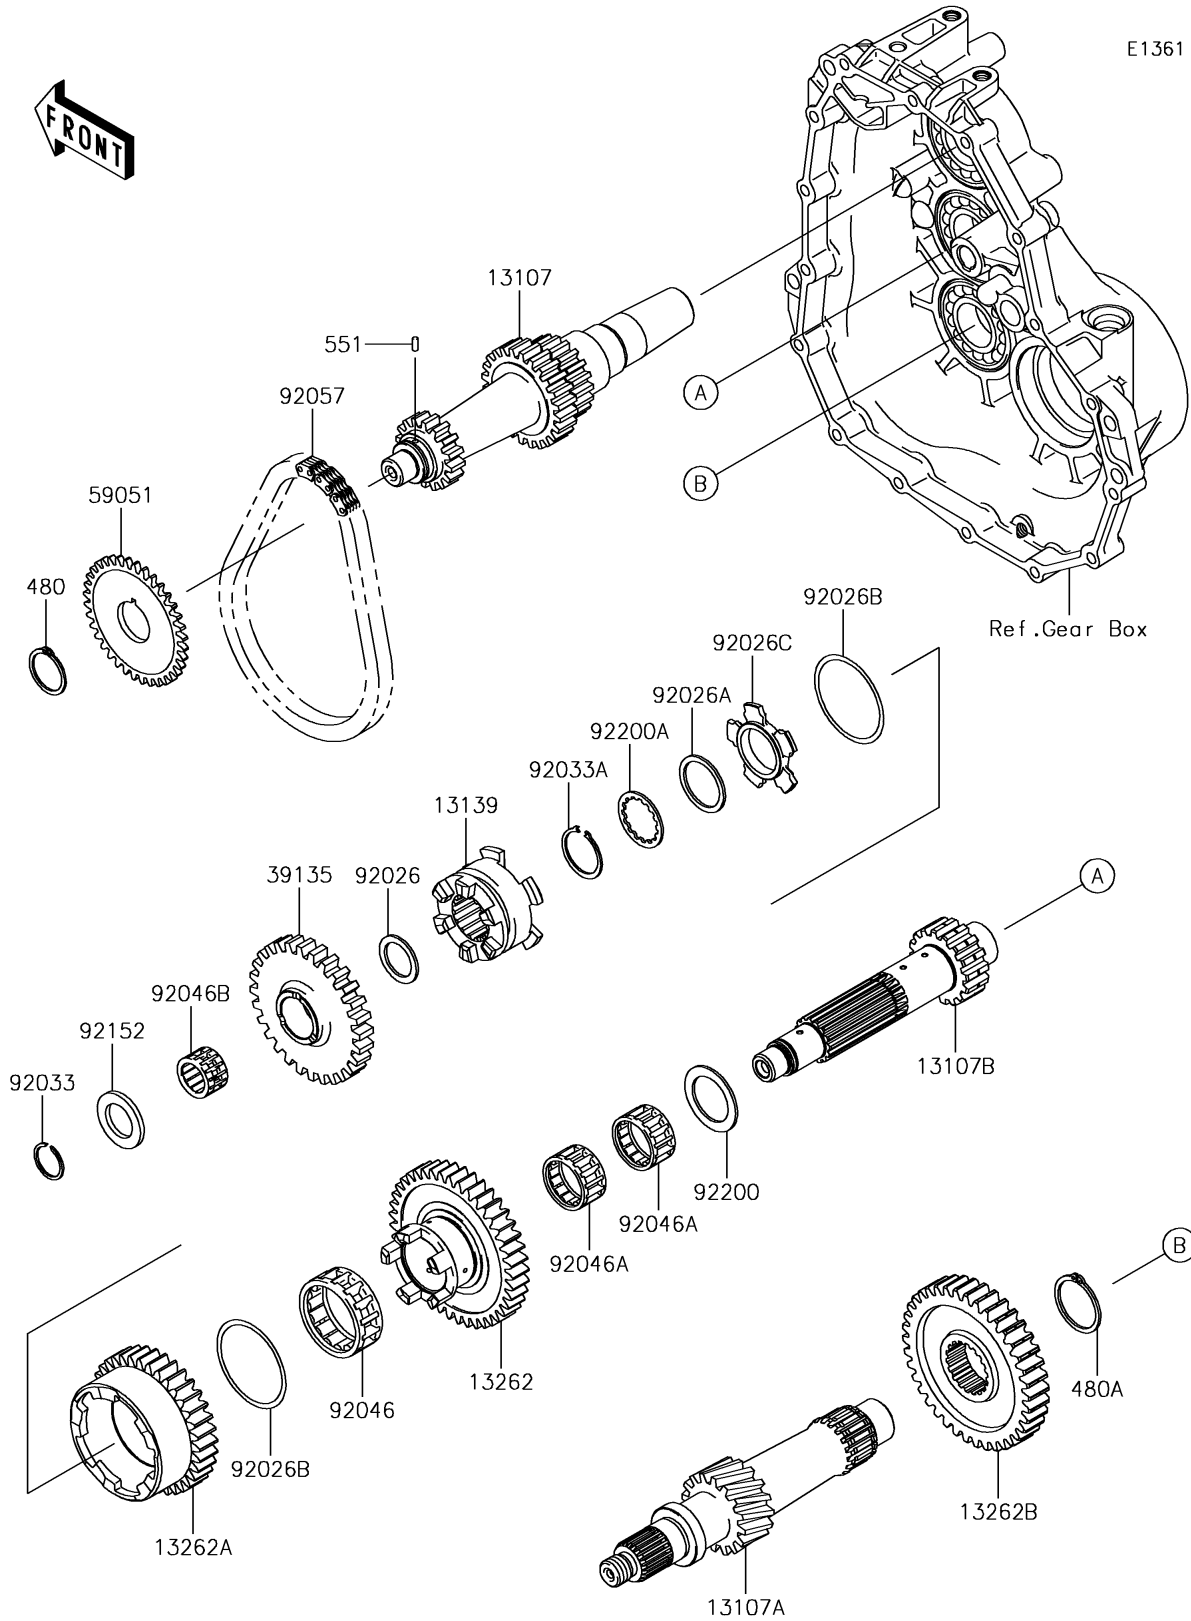

## 2017 MULE SX™ 4x4 XC PARTS DIAGRAM

Transmission

### Transmission

| ITEM NAME                                   | PART NUMBER | QUANTITY |
|---|-------------|----------|
| SHAFT,FIRST,INPUT,16T&24T&19T (Ref # 13107) | 13107-0039  | 1        |
| SHAFT,THIRD,16T (Ref # 13107A)              | 13107-0088  | 1        |
| SHAFT,2ND,17T (Ref # 13107B)                | 13107-0222  | 1        |
| SHIFTER,FR/RR (Ref # 13139)                 | 13139-0004  | 1        |
| GEAR,LOW,41T (Ref # 13262)                  | 13262-0106  | 1        |
| GEAR,HIGH,35T (Ref # 13262A)                | 13262-0107  | 1        |
| GEAR-TRANSMISSION SPUR,38T (Ref # 13262B)   | 13262-0742  | 1        |
| SPROCKET-DRIVEN,30T (Ref # 39135)           | 39135-0001  | 1        |
| CIRCLIP-TYPE-C,25MM (Ref # 480)             | 480J2500    | 1        |
| CIRCLIP-TYPE-C,32MM (Ref # 480A)            | 480J3200    | 1        |
| PIN-DOWEL,3X8 (Ref # 551)                   | 551A0308    | 1        |
| GEAR-SPUR,37T (Ref # 59051)                 | 59051-0049  | 1        |
| SPACER,21.2X29X1.6 (Ref # 92026)            | 92026-1568  | 1        |
| SPACER,28.2X34.5X1.6 (Ref # 92026A)         | 92026-1587  | 1        |
| SPACER,48.2X54.3X1.0 (Ref # 92026B)         | 92026-1599  | 1        |
| SPACER,HI&LOW (Ref # 92026C)                | 92026-1600  | 1        |
| RING-SNAP,20MM (Ref # 92033)                | 92033-015   | 1        |
| RING-SNAP,25.9X30.6X1.2 (Ref # 92033A)      | 92033-1037  | 1        |
| BEARING-NEEDLE,HIGH GEAR (Ref # 92046)      | 92046-1276  | 1        |
| BEARING-NEEDLE,FWF-283317 (Ref # 92046A)    | 92046-1278  | 1        |
| BEARING-NEEDLE,REVERSE GEAR (Ref # 92046B)  | 92046-1279  | 1        |
| CHAIN,REVERSE,23RH302-38ASM (Ref # 92057)   | 92057-0072  | 1        |
| COLLAR,21.2X34.0X3.0 (Ref # 92152)          | 92152-0241  | 1        |
| WASHER,28.2X40.0X1.6 (Ref # 92200)          | 92200-0090  | 1        |
| WASHER,28.5X34.0X1.5 (Ref # 92200A)         | 92200-1240  | 1        |