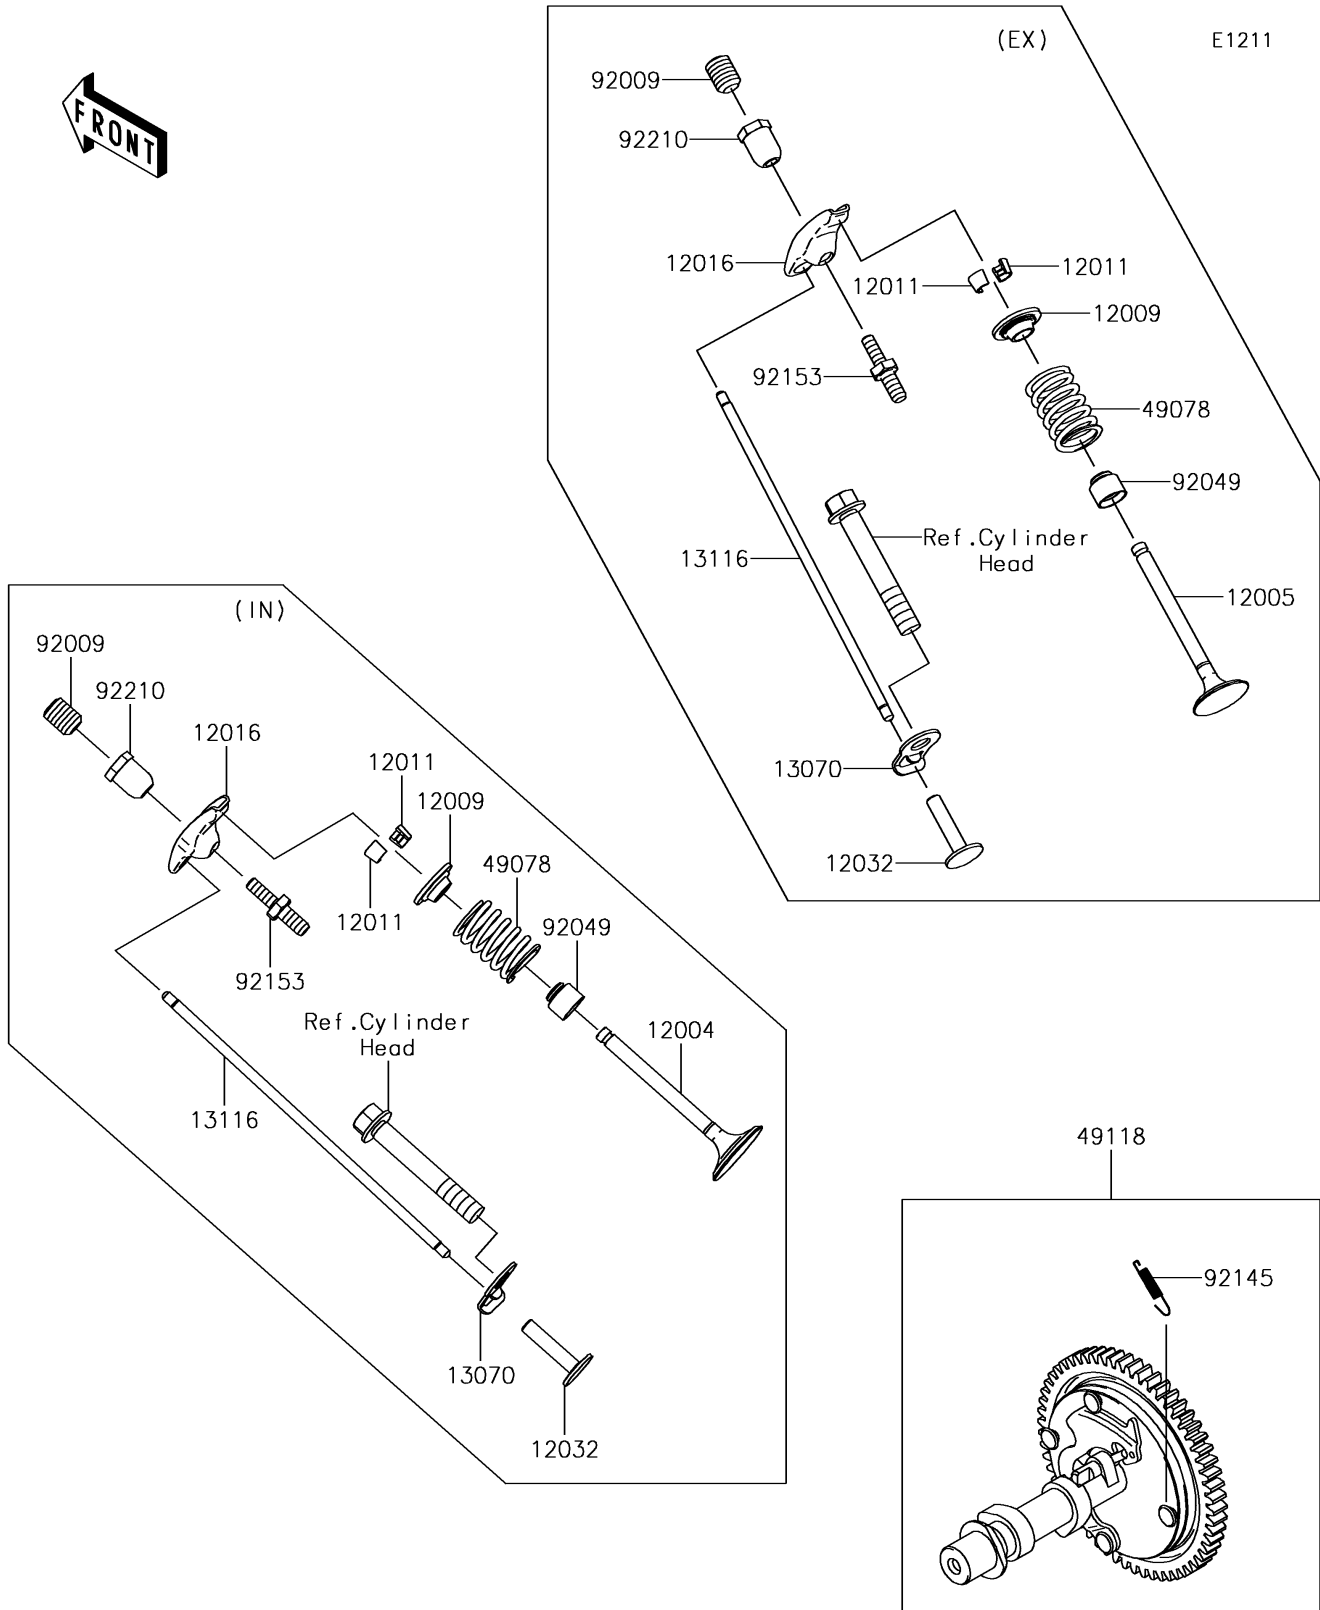

## 2017 MULE SX™ 4x4 XC PARTS DIAGRAM

Valve(s)/Camshaft(s)

## 2017 MULE SX™ 4x4 XC PARTS LIST

Valve(s)/Camshaft(s)

ITEM NAME	PART NUMBER	QUANTITY
VALVE-INTAKE (Ref # 12004)	12004-7004	1
VALVE-EXHAUST (Ref # 12005)	12005-7013	1
RETAINER-VALVE SPRING (Ref # 12009)	12009-7004	1
COLLET (Ref # 12011)	12011-2052	1
ARM-ROCKER (Ref # 12016)	12016-7007	1
TAPPET (Ref # 12032)	12032-7001	1
GUIDE,ROD-PUSH (Ref # 13070)	13070-7012	1
ROD-PUSH (Ref # 13116)	13116-7004	1
SPRING-ENGINE VALVE (Ref # 49078)	49078-7003	1
CAMSHAFT-COMP (Ref # 49118)	49118-0873	1
SCREW (Ref # 92009)	92009-2341	1
SEAL-OIL,7X15X13 (Ref # 92049)	92049-7020	1
SPRING (Ref # 92145)	92145-1653	1
BOLT (Ref # 92153)	92153-7019	1
NUT,M6 (Ref # 92210)	92210-7033	1